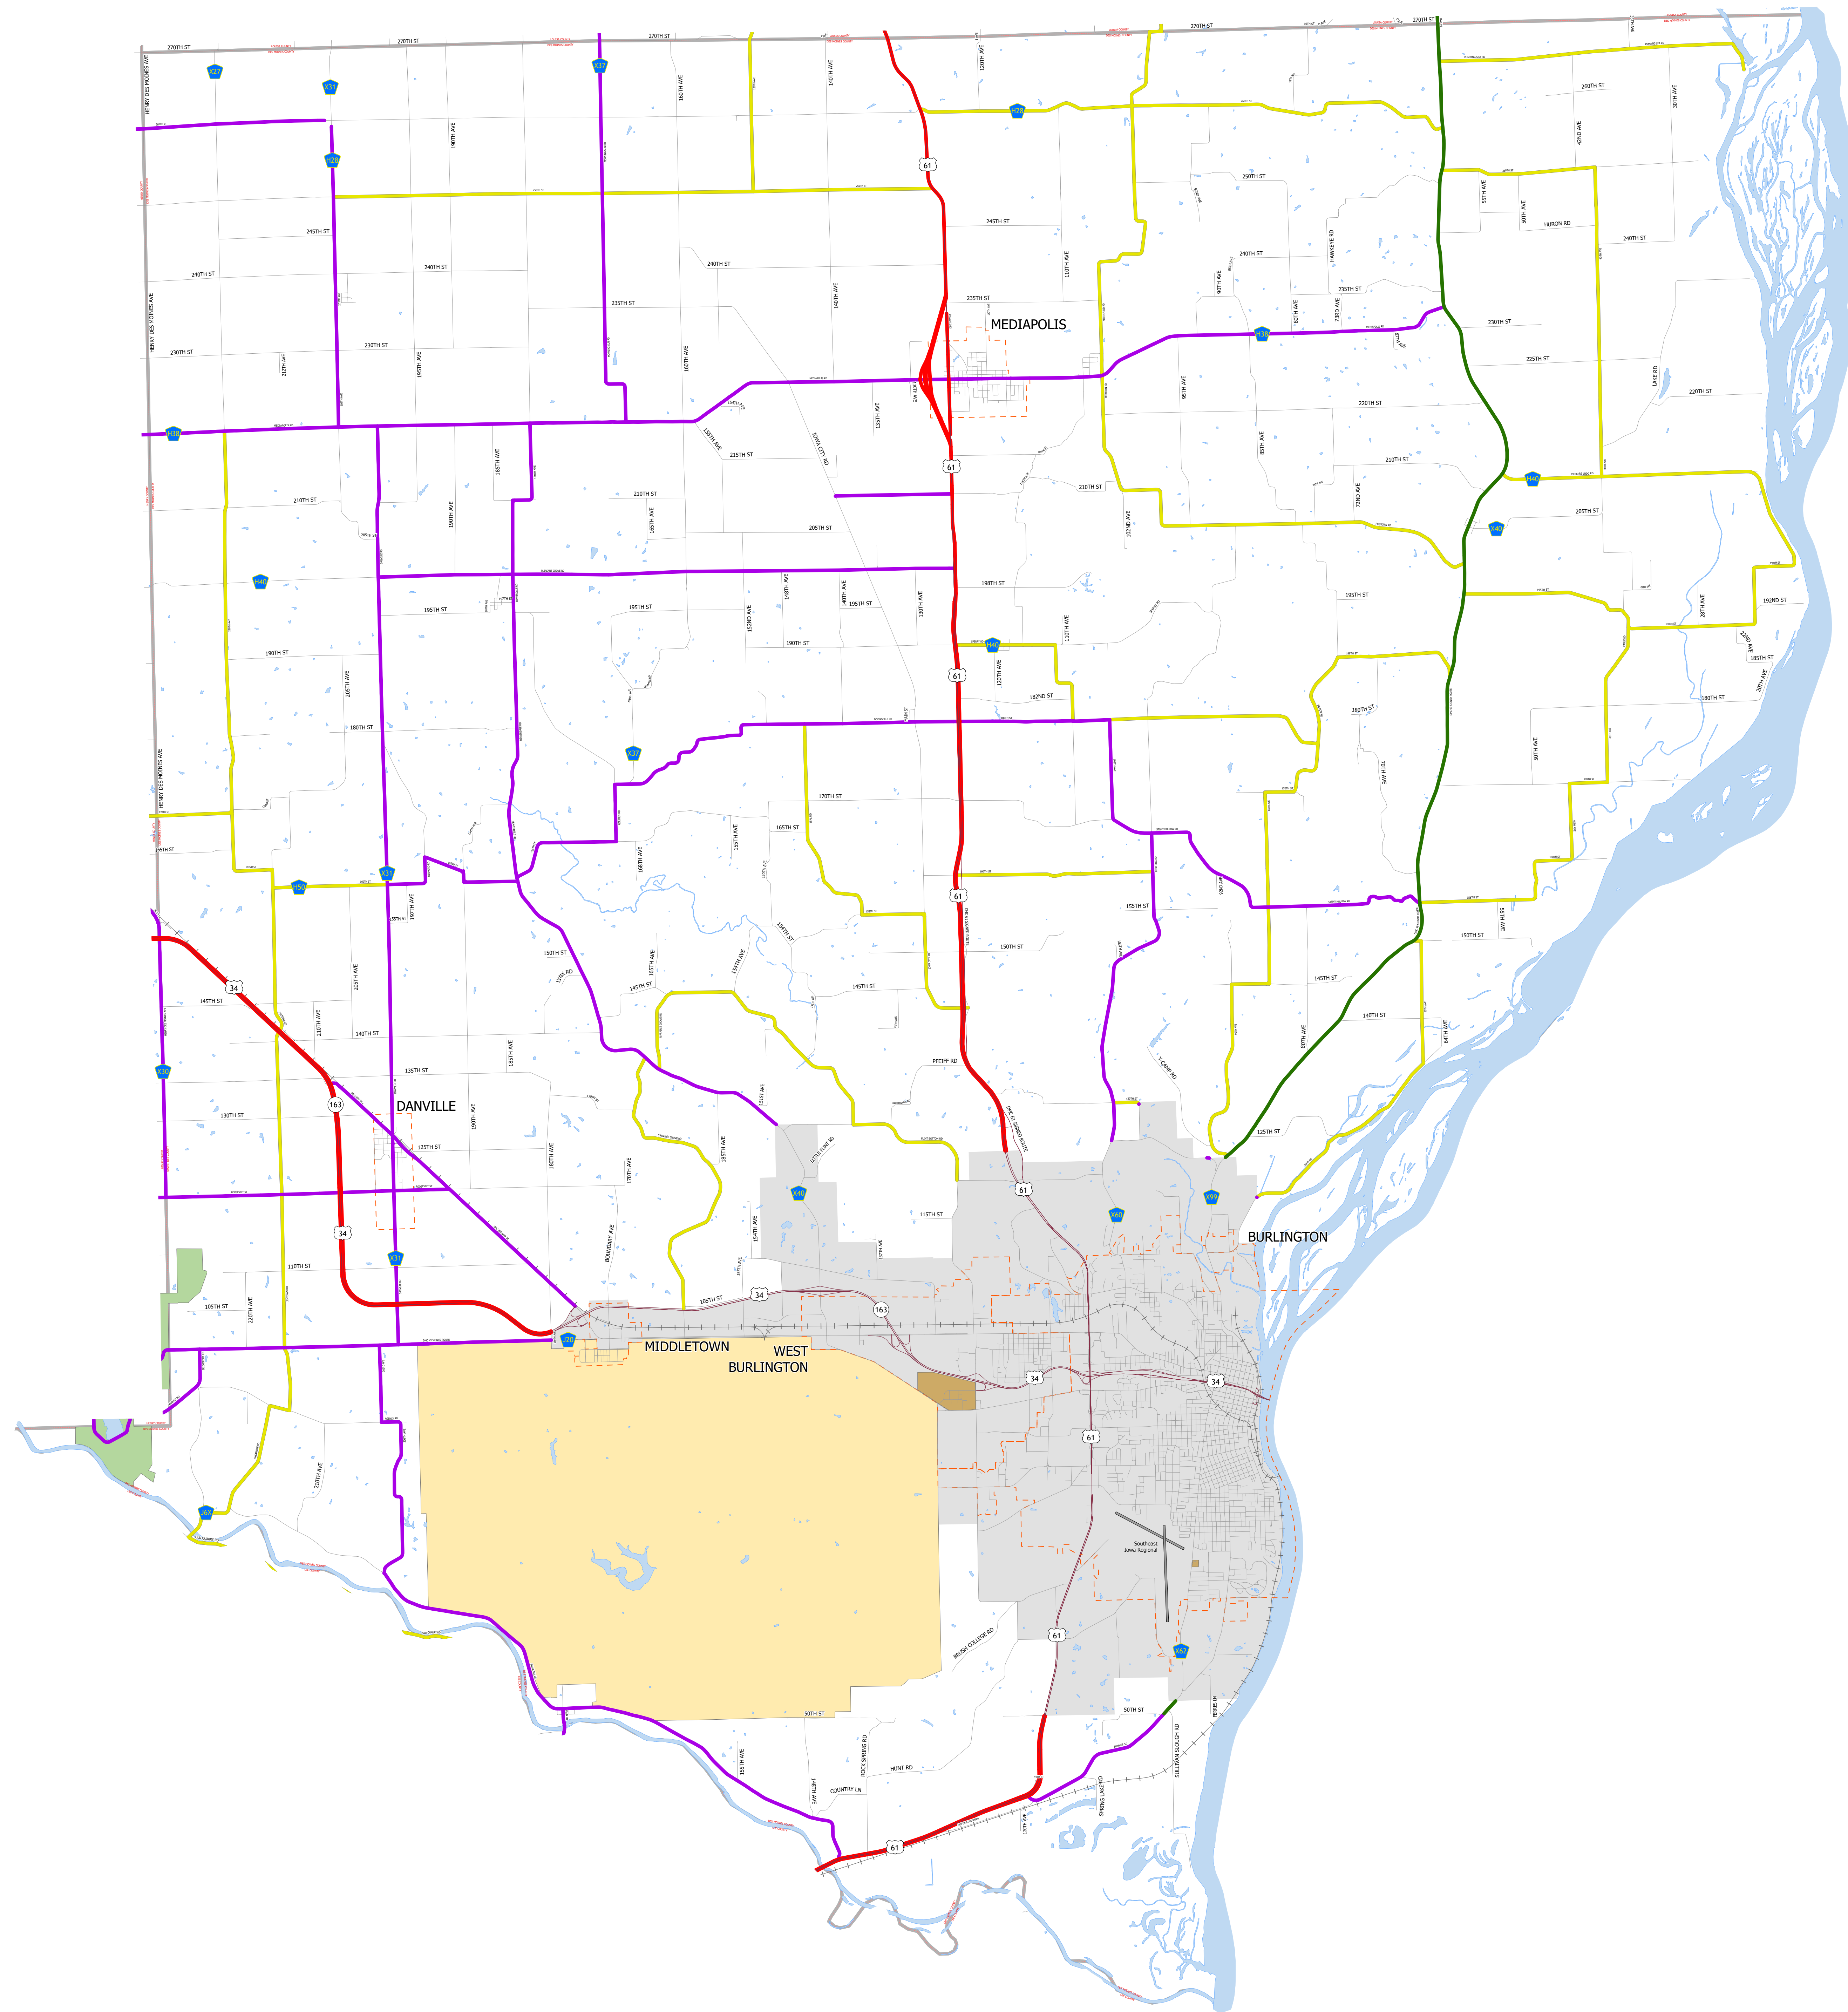

Des Moines County IOWA

2/3/2026

- Interstate
- Other Principal Arterial
- Minor Arterial
- Major Collector
- Minor Collector
- Local Roads
- Corporate Limits
- Rail Lines
- State Parks
- State Institutions
- Federal Land
- County Borders
- Urban Areas

FUTURE CLASSIFIED ROUTES SHOWN AS DASHED LINES

29