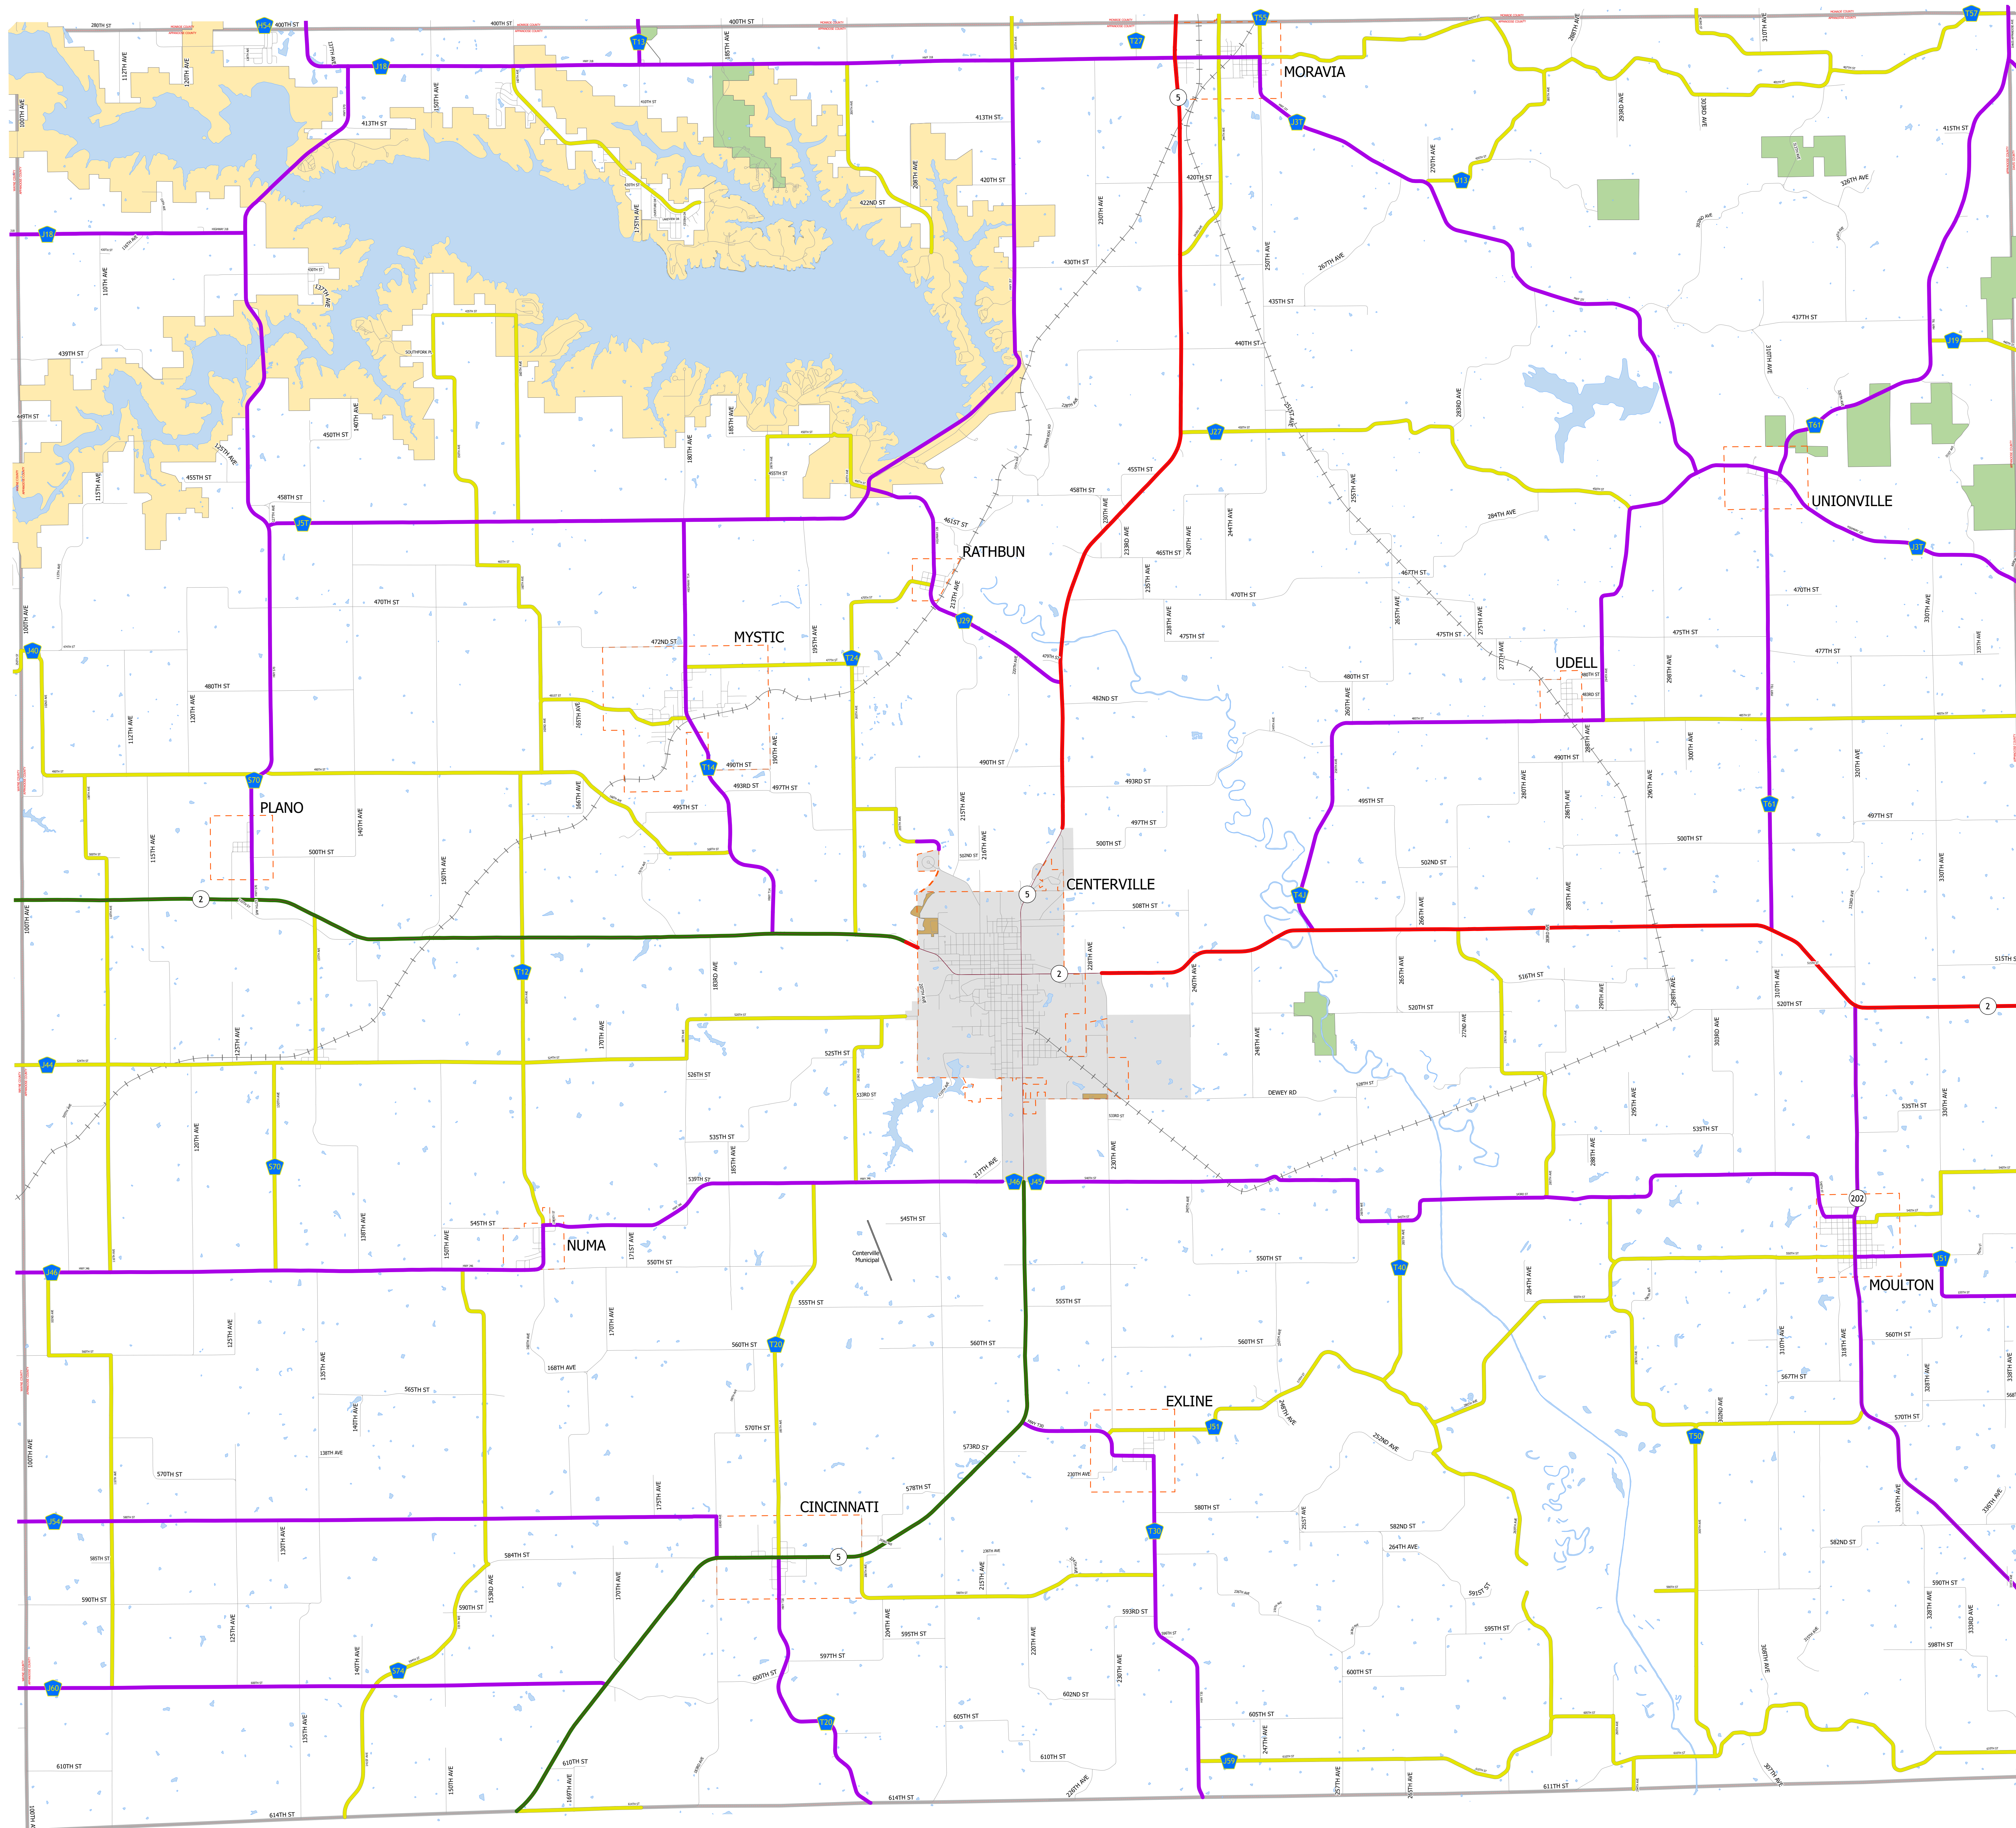

Appanoose County IOWA

2/2/2026

- Interstate
- Other Principal Arterial
- Minor Arterial
- Major Collector
- Minor Collector
- Local Roads
- Corporate Limits
- Rail Lines
- State Parks
- State Institutions
- Federal Land
- County Borders
- Urban Areas

FUTURE CLASSIFIED ROUTES SHOWN AS DASHED LINES

4