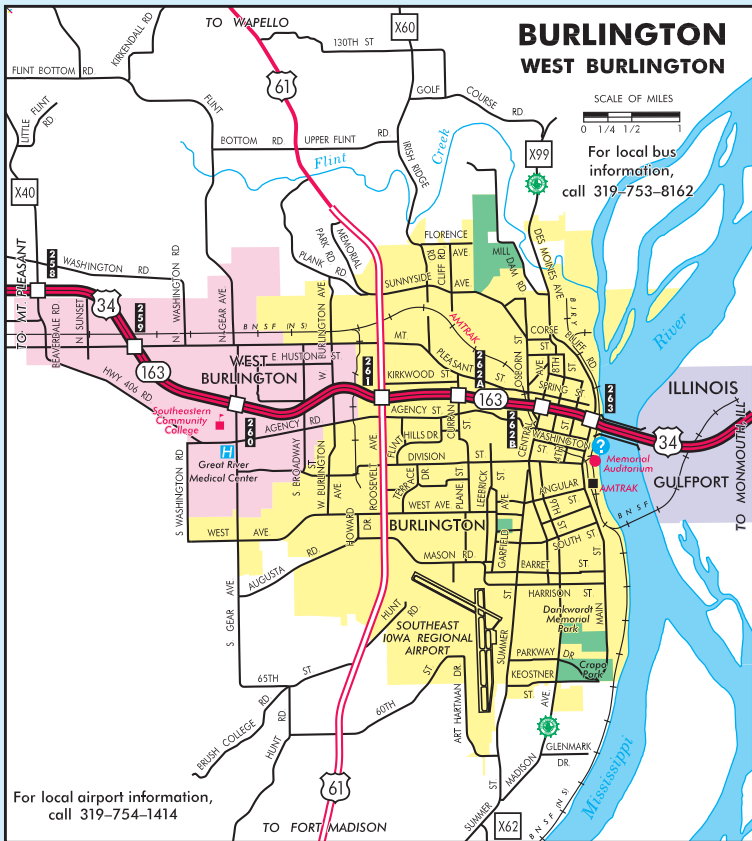

# BURLINGTON WEST BURLINGTON

SCALE OF MILES

For local bus  
information,  
call 319-753-8162

For local airport information,  
call 319-754-1414

TO FORT MADISON