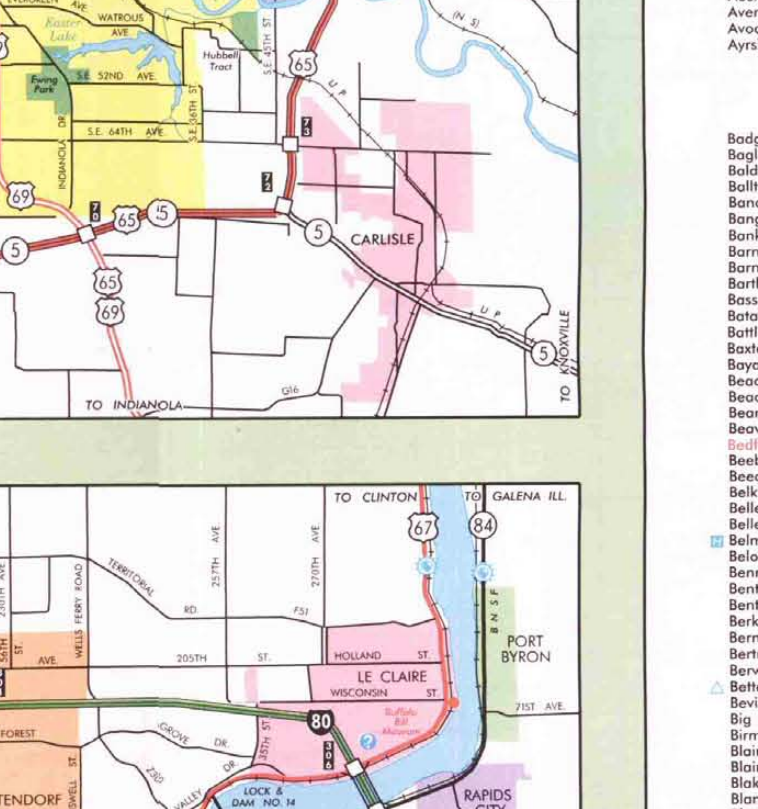

CITIES AND VILLAGES IN IOWA. STATE CAPITAL: DES MOINES. SPECIAL CENSUS. INTERCITY PASSENGER TRANSPORTATION SERVICES.

Table with columns A, B, C, D, E, F, G, H, I, J, K, L, M, N, O, P, Q, R, S, T, U, V, W, X, Y, Z. Lists various cities and their populations.

Table with columns A, B, C, D, E, F, G, H, I, J, K, L, M, N, O, P, Q, R, S, T, U, V, W, X, Y, Z. Lists various cities and their populations.