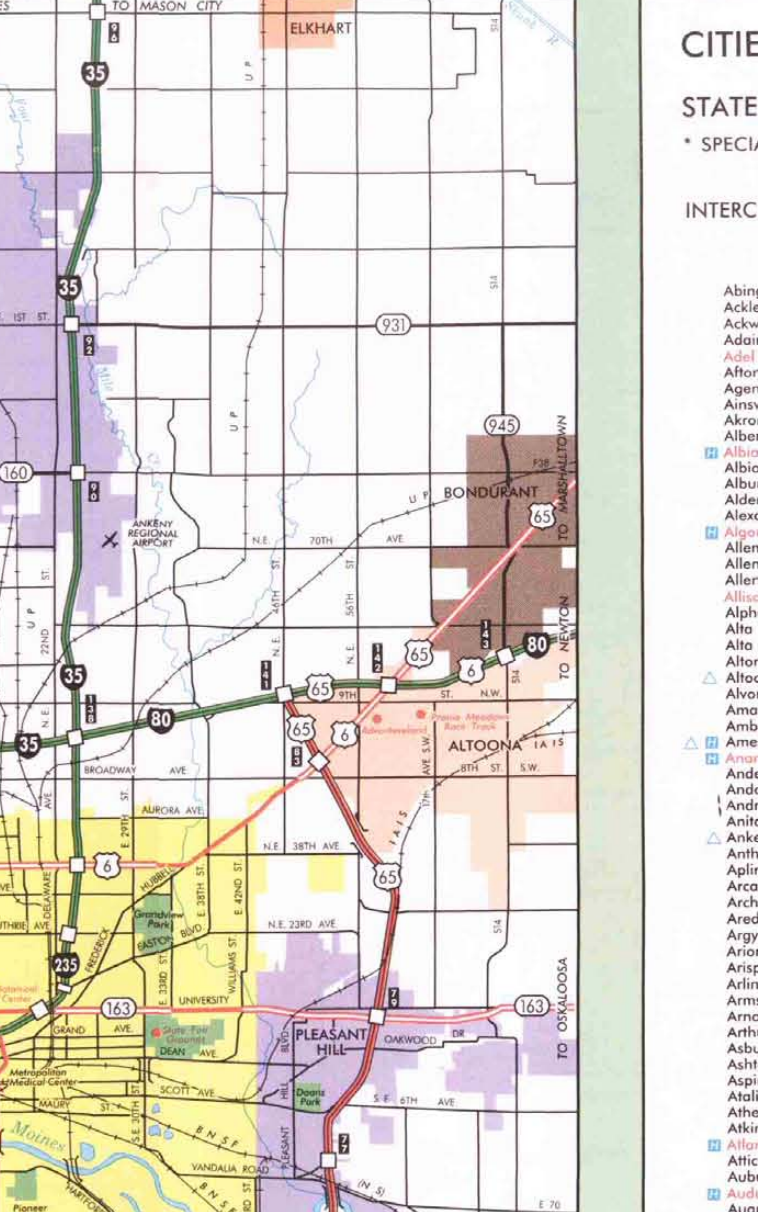

CITIES AND VILLAGES IN IOWA. STATE CAPITAL: DES MOINES. SPECIAL CENSUS. INTERCITY PASSENGER TRANSPORTATION SERVICES.

Table with columns A, B, C, D, E, F, G, H, I, J, K, L, M, N, O, P, Q, R, S, T, U, V, W, X, Y, Z. Lists various cities and their populations.

Table with columns A, B, C, D, E, F, G, H, I, J, K, L, M, N, O, P, Q, R, S, T, U, V, W, X, Y, Z. Lists various cities and their populations.