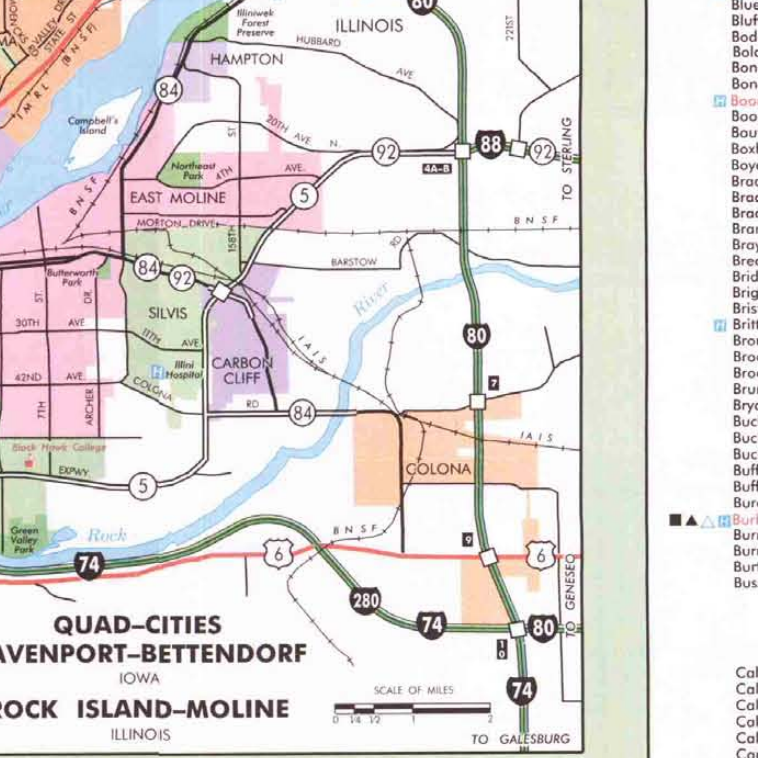

CITIES AND VILLAGES IN IOWA. STATE CAPITAL: DES MOINES. SPECIAL CENSUS. INTERCITY PASSENGER TRANSPORTATION SERVICES.

Table with columns A, B, C, D, E, F, G, H, I, J, K, L, M, N, O, P, Q, R, S, T, U, V, W, X, Y, Z. Lists various cities and their populations.

Table with columns A, B, C, D, E, F, G, H, I, J, K, L, M, N, O, P, Q, R, S, T, U, V, W, X, Y, Z. Lists various cities and their populations.