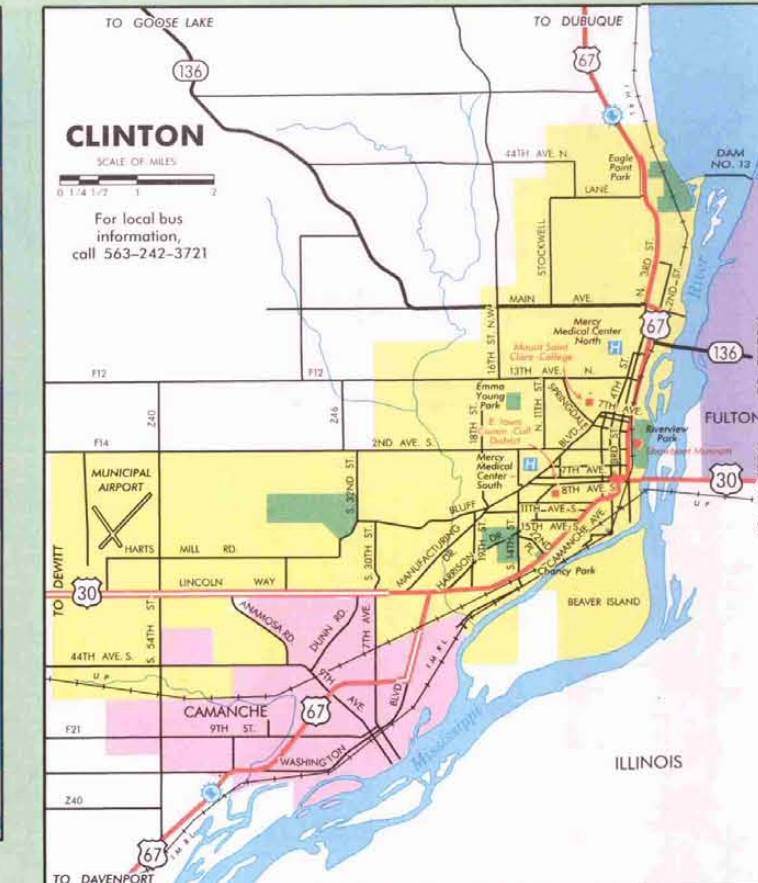

CITIES AND VILLAGES IN IOWA. STATE CAPITAL: DES MOINES. SPECIAL CENSUS. INTERCITY PASSENGER TRANSPORTATION SERVICES.

Table with columns A, B, C, D, E, F, G, H, I, J, K, L, M, N, O, P, Q, R, S, T, U, V, W, X, Y, Z. Lists various cities and their populations.

Table with columns A, B, C, D, E, F, G, H, I, J, K, L, M, N, O, P, Q, R, S, T, U, V, W, X, Y, Z. Lists various cities and their populations.