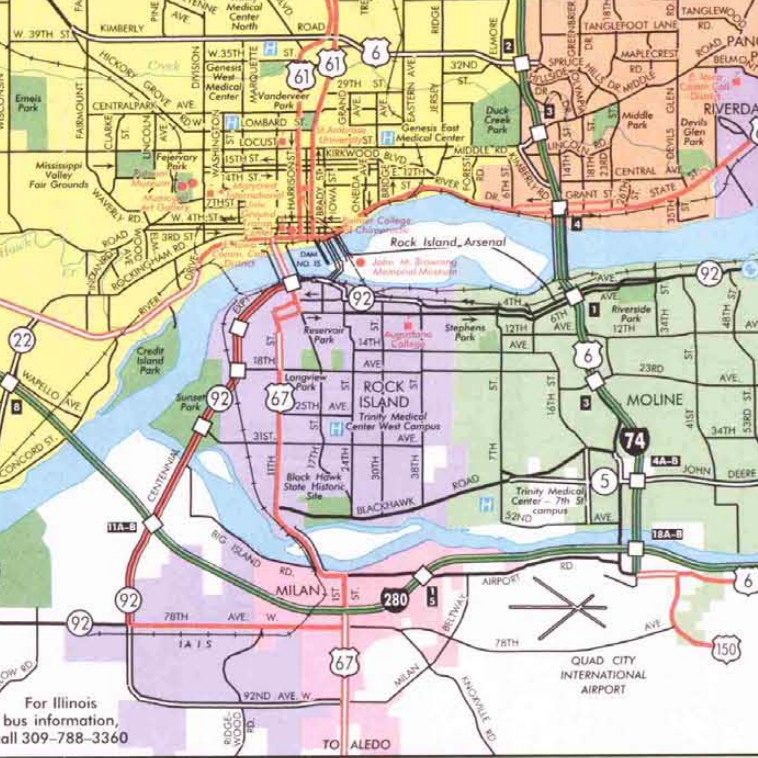

CITIES AND VILLAGES IN IOWA. STATE CAPITAL: DES MOINES. SPECIAL CENSUS. INTERCITY PASSENGER TRANSPORTATION SERVICES.

Table with columns A, B, C, D, E, F, G, H, I, J, K, L, M, N, O, P, Q, R, S, T, U, V, W, X, Y, Z. Lists various cities and their populations.

Table with columns A, B, C, D, E, F, G, H, I, J, K, L, M, N, O, P, Q, R, S, T, U, V, W, X, Y, Z. Lists various cities and their populations.