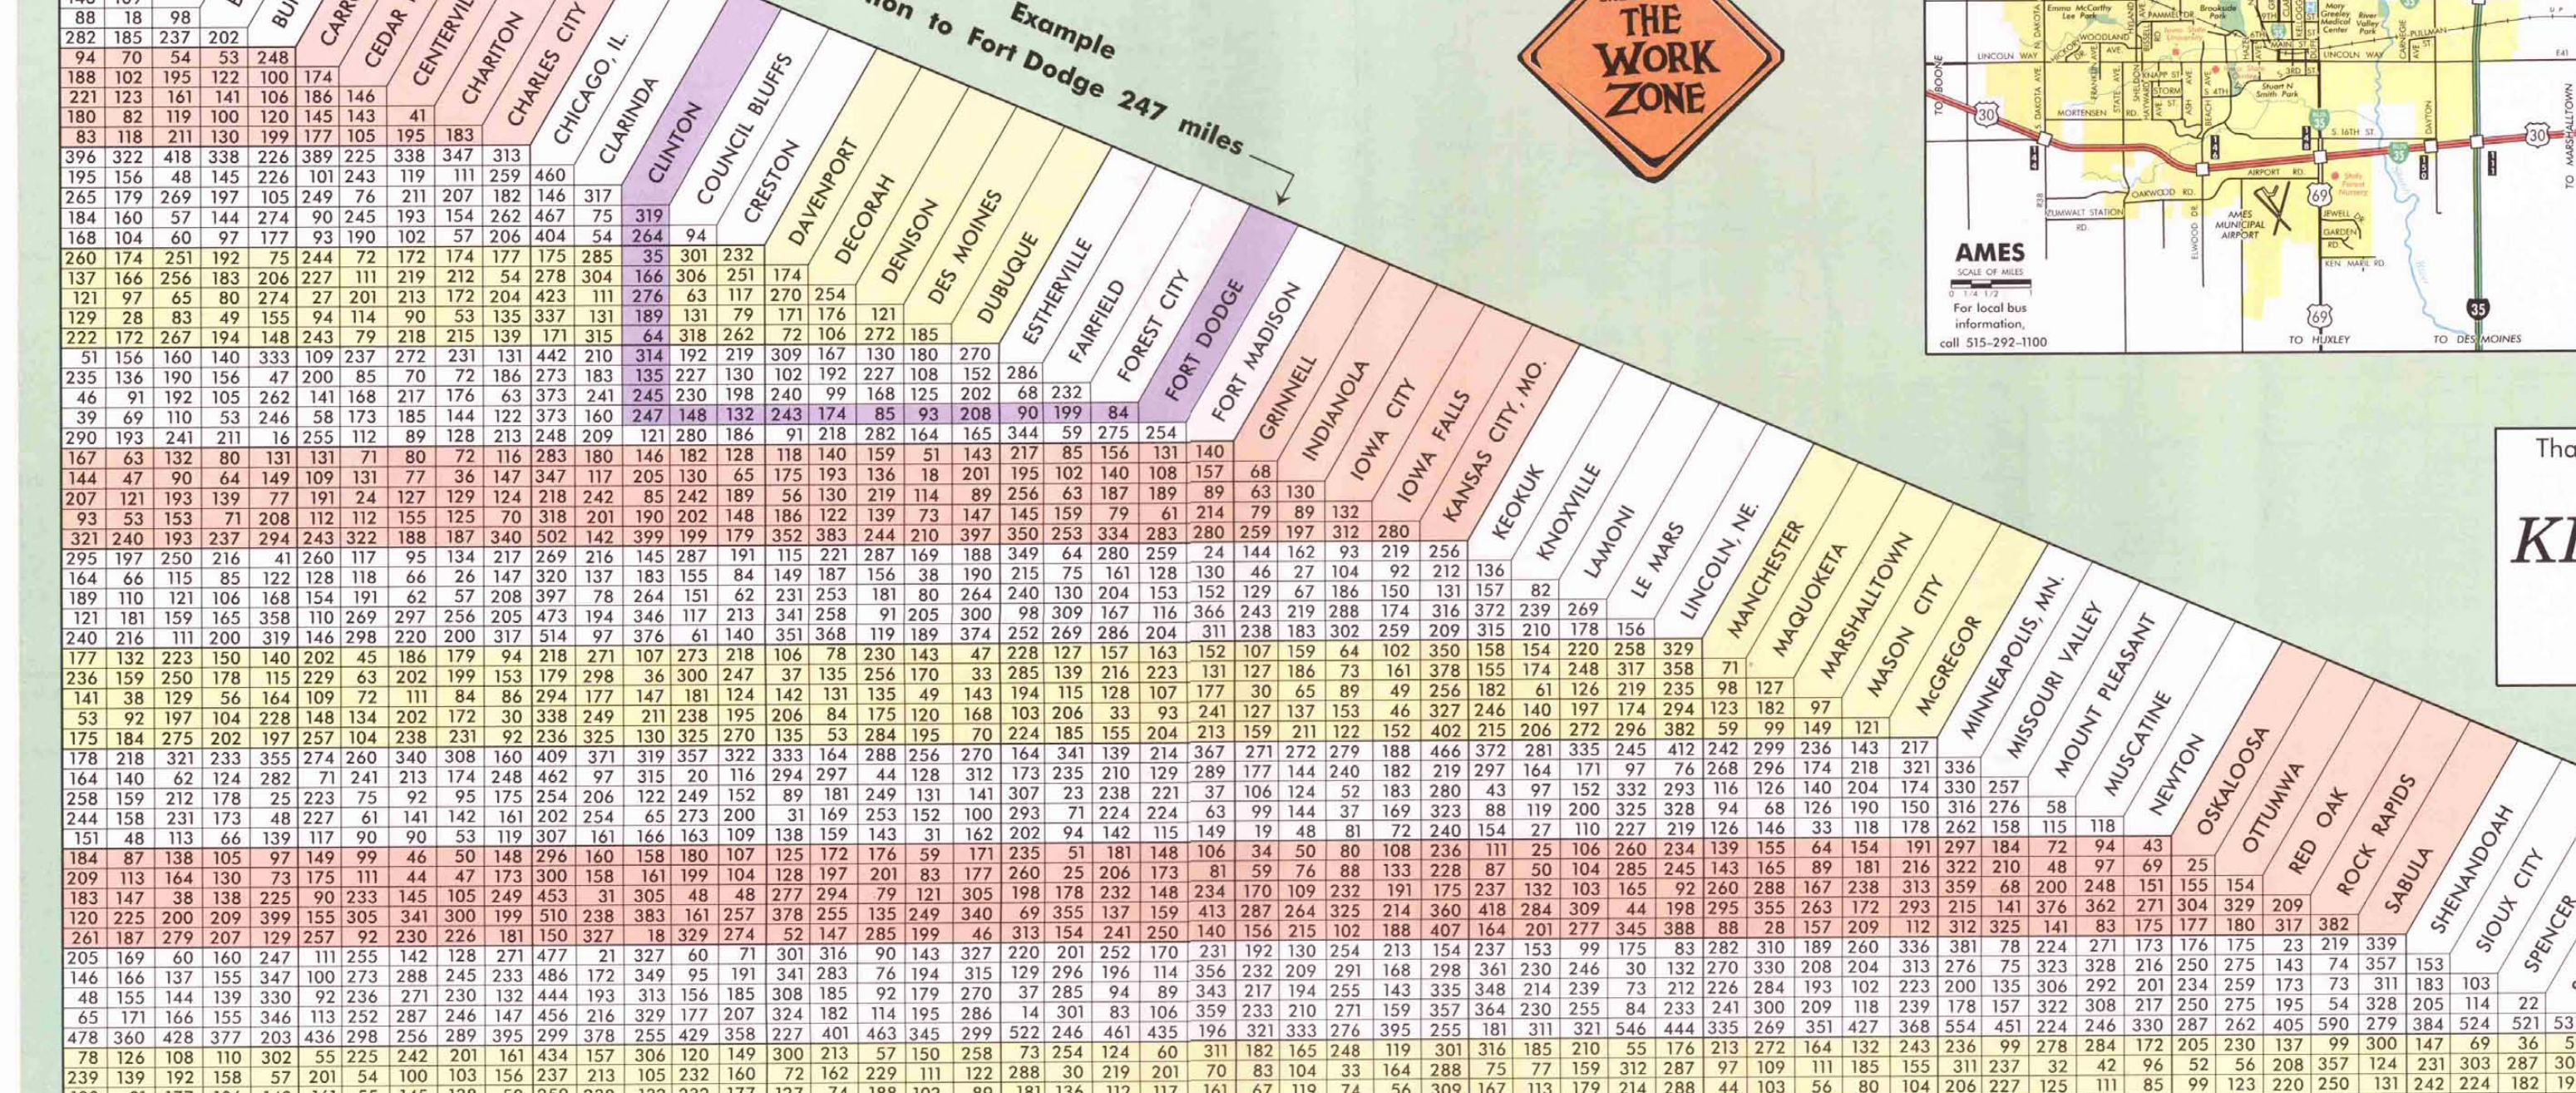

Advertisement for 'KEEP IOWA Beautiful' with a logo and the slogan 'It just makes sense.' Includes contact information for the Iowa Department of Transportation.

Advertisement for 'Dress for Iowa's four seasons' and 'IOWA STATE PATROL' with emergency phone numbers. Includes a small table for '30-Year Average Temperature'.