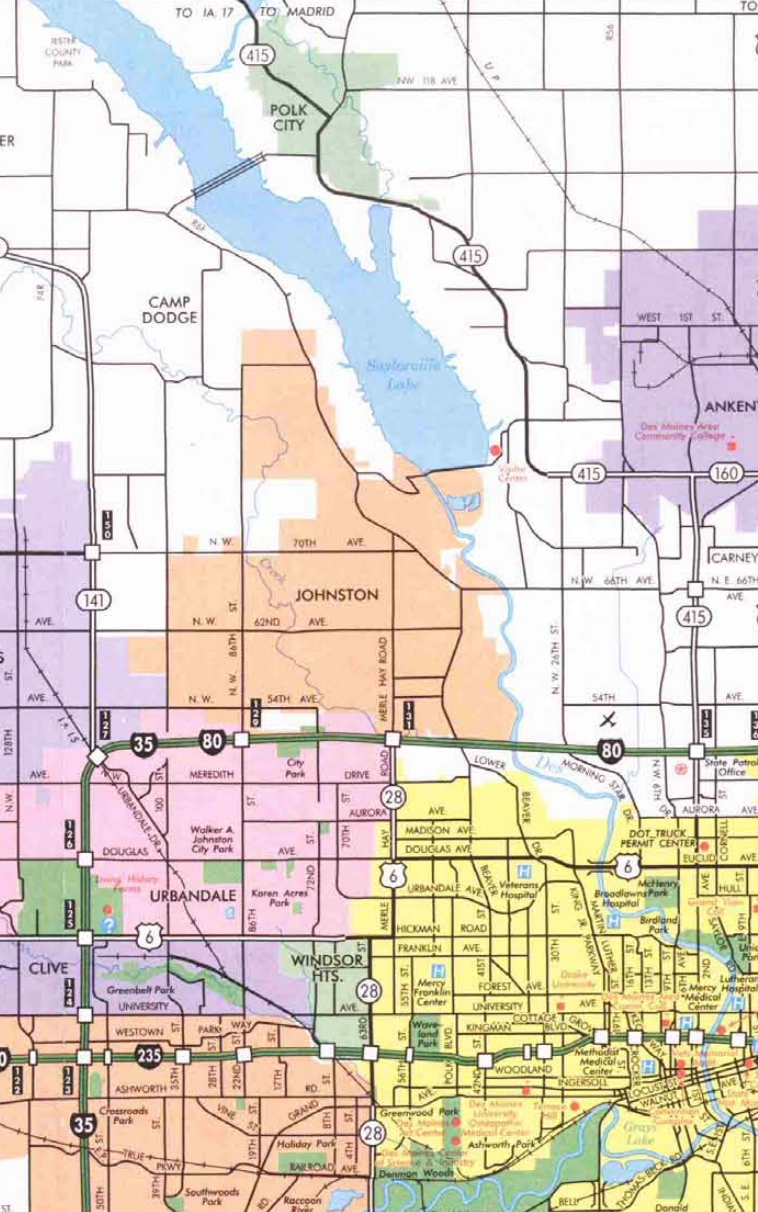

CITIES AND VILLAGES IN IOWA. STATE CAPITAL: DES MOINES. SPECIAL CENSUS. INTERCITY PASSENGER TRANSPORTATION SERVICES.

Table with columns A, B, C, D, E, F, G, H, I, J, K, L, M, N, O, P, Q, R, S, T, U, V, W, X, Y, Z. Lists various cities and their populations.

Table with columns A, B, C, D, E, F, G, H, I, J, K, L, M, N, O, P, Q, R, S, T, U, V, W, X, Y, Z. Lists various cities and their populations.