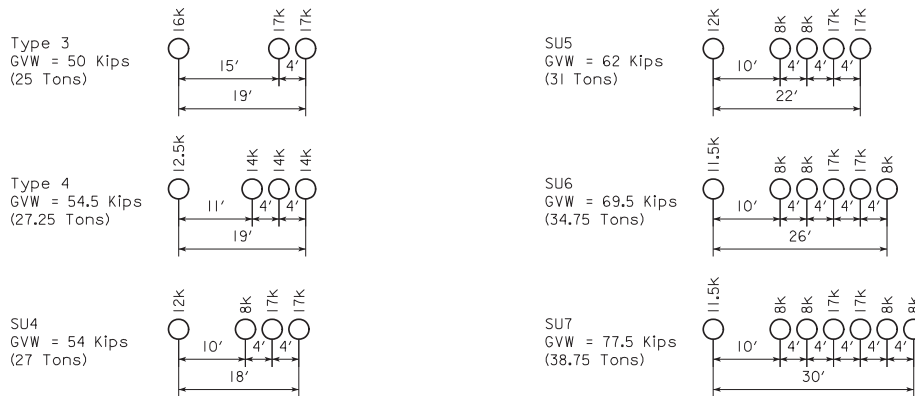

IOWA LEGAL TRUCKS DIAGRAMS

Typical Iowa Legal Truck Types
(Wheel and axle loads are shown in Kips)

Legal Loads

Straight Truck