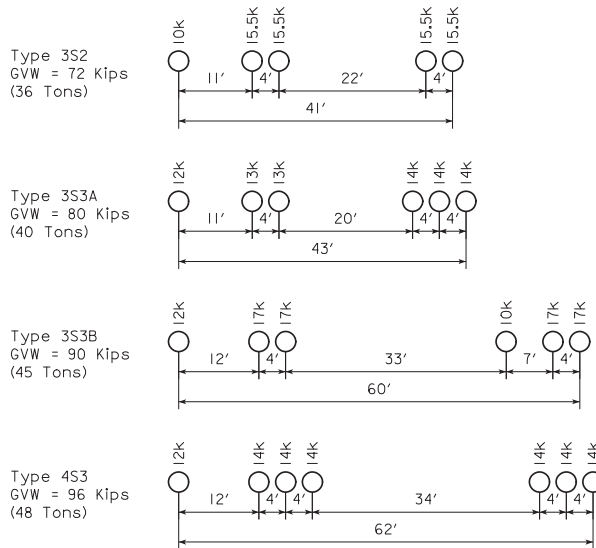

Truck + Semi Trailer