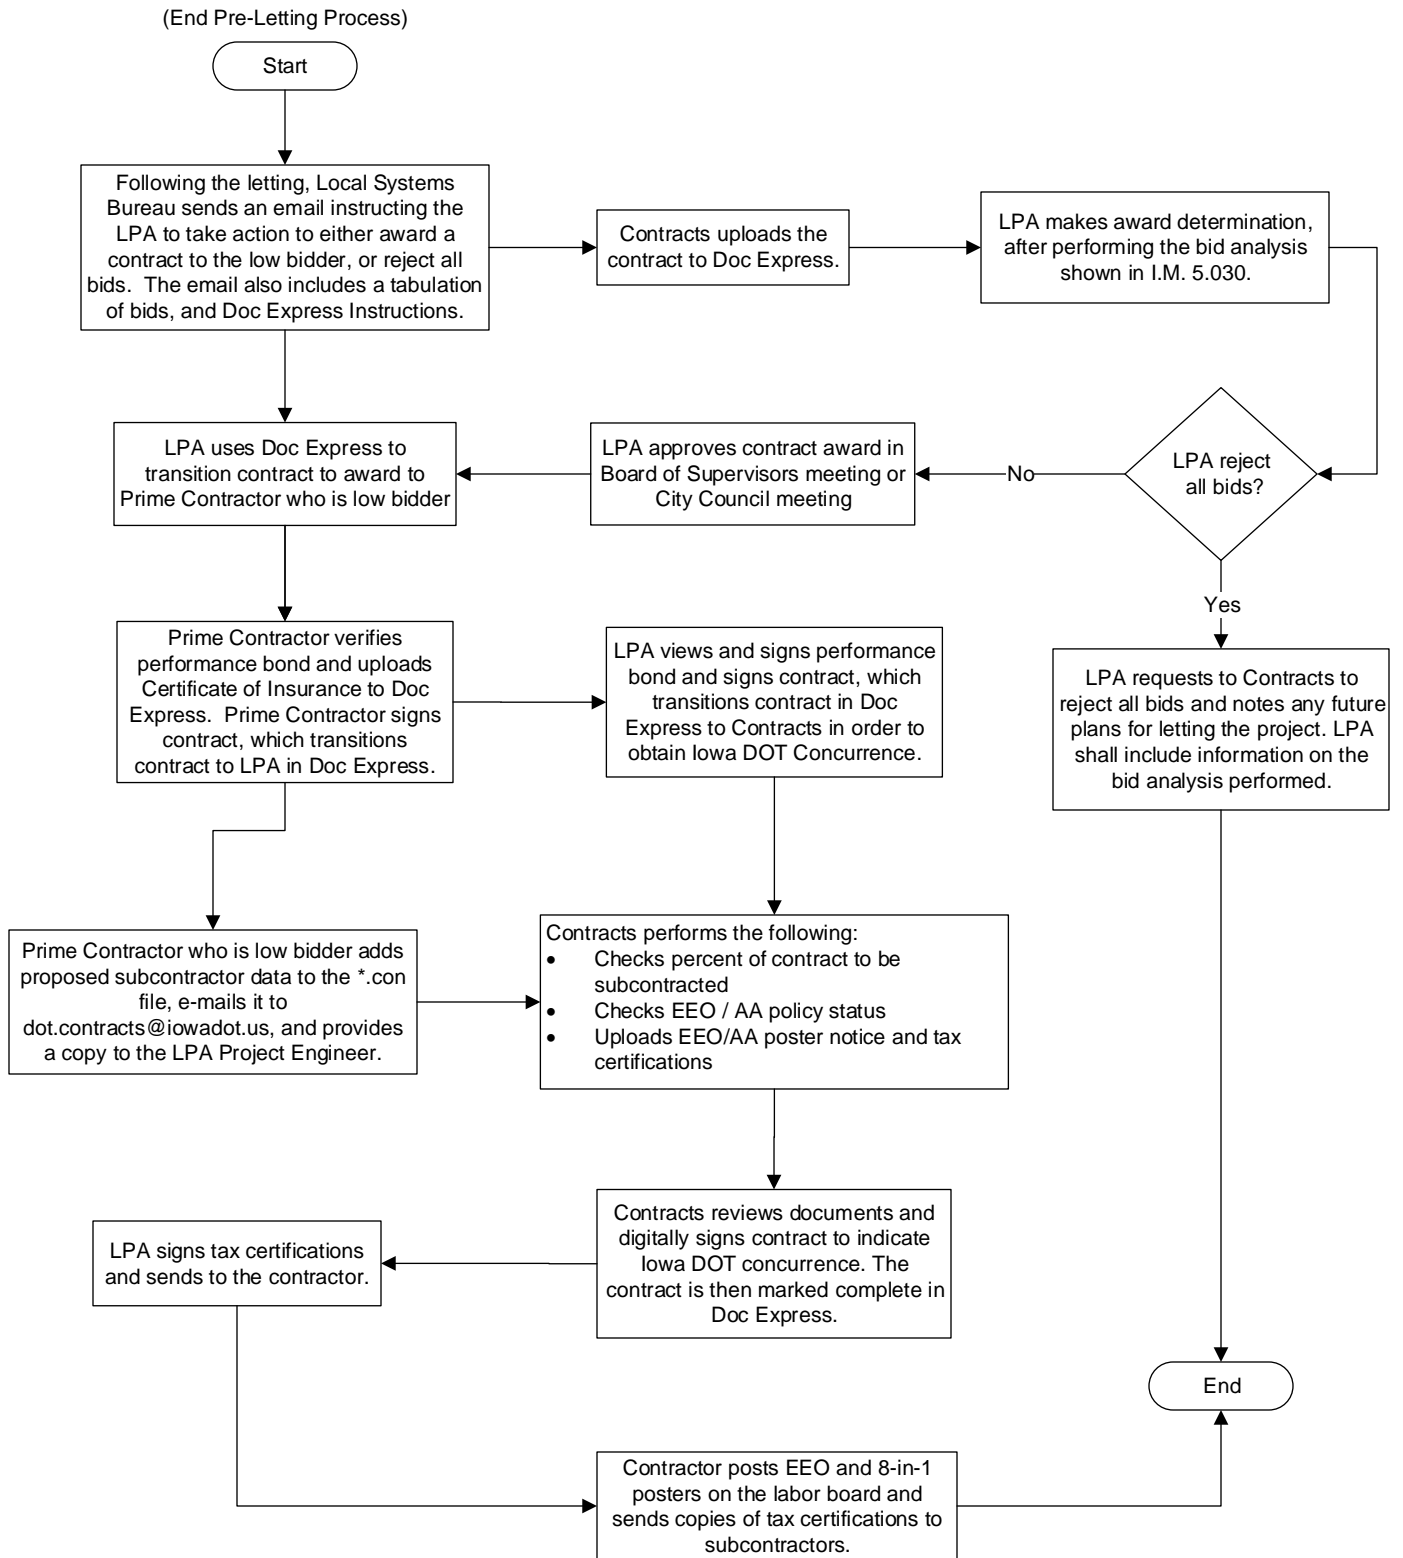

# Iowa DOT Post-Letting Process

**Abbreviations:**

- Admin. Bureau = Iowa DOT Administrating Bureau
- Contracts = Contracts and Specifications Bureau, Iowa DOT
- EEO / AA = Equal Employment Opportunity / Affirmative Action
- ERMS = Electronic Records Management System
- FHWA = Federal Highway Administration
- LPA = Local Public Agency