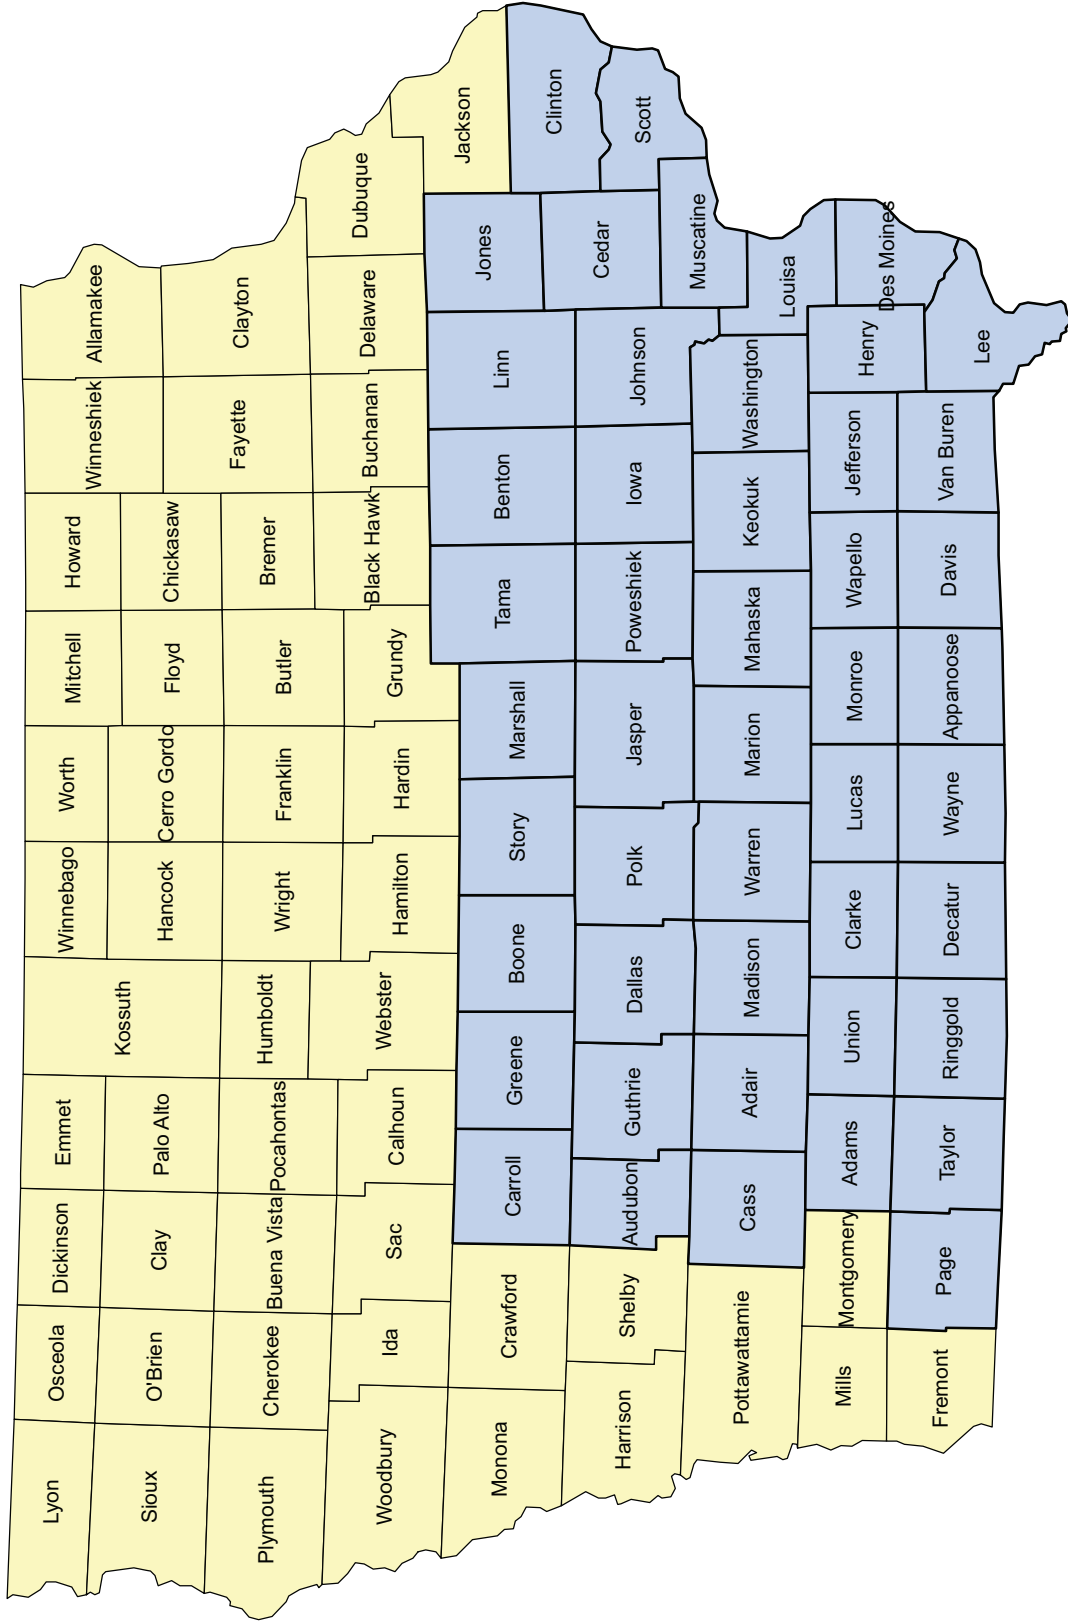

# Range of Potential Indiana Bat Habitat in Iowa

Indiana Bat Potential Habitat Counties

Counties listed as of 5-26-11.  
 Contact the U.S. Fish & Wildlife Service Rock Island Field Office  
 at 309-757-5800 for additional Indiana bat information.