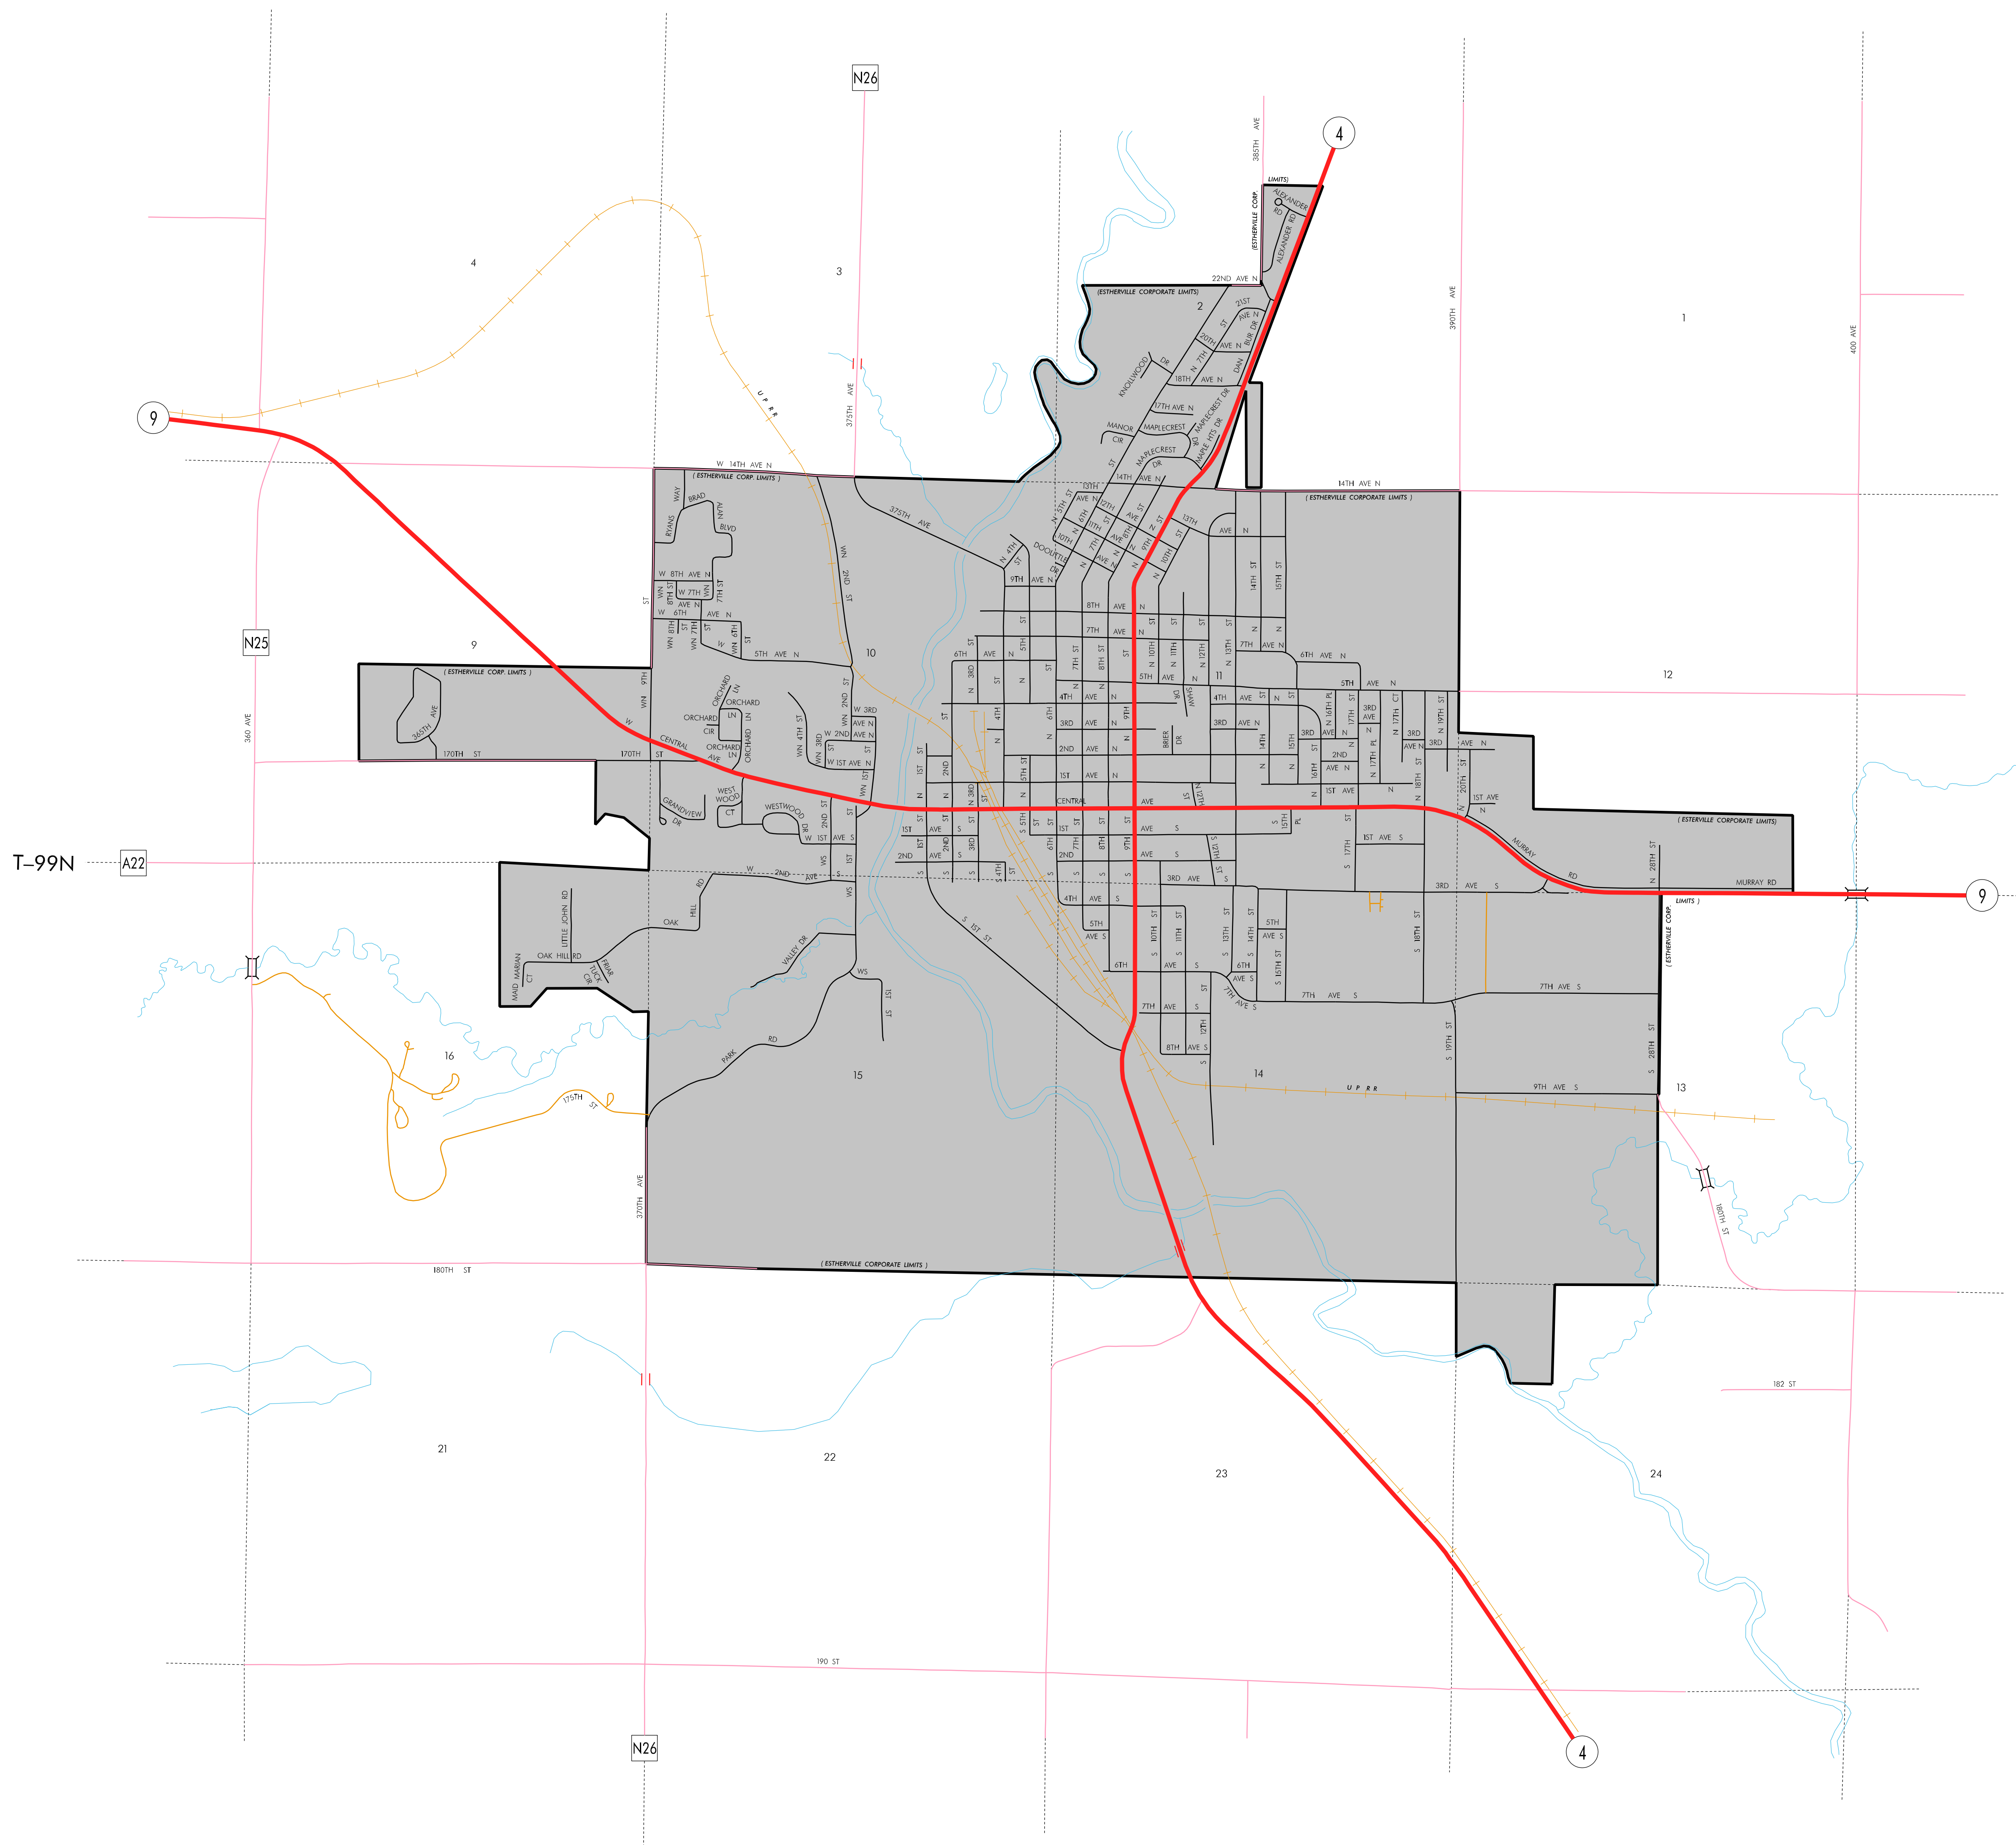

R-34N

LEGEND

- INTERSTATE ROUTE
- FREEWAY OR EXPRESSWAY ROUTE
- U.S. NUMBERED ROUTE
- STATE NUMBERED ROUTE
- COUNTY NUMBERED ROUTE
- LOCAL ROAD OR CITY STREET
- RAILROAD
- CORPORATION LINE
- SECTION LINE
- CUL DE SAC
- SECTION, TOWNSHIP & RANGE NUMBERS

**HIGHWAY AND STREET MAP
OF
ESTHERVILLE
IOWA**

PREPARED BY
IOWA DEPARTMENT OF TRANSPORTATION
DIVISION OF PLANNING AND PROGRAMMING
OFFICE OF TRANSPORTATION DATA
PHONE (515) 239-1289
IN COOPERATION WITH
UNITED STATES DEPARTMENT OF TRANSPORTATION
FEDERAL HIGHWAY ADMINISTRATION