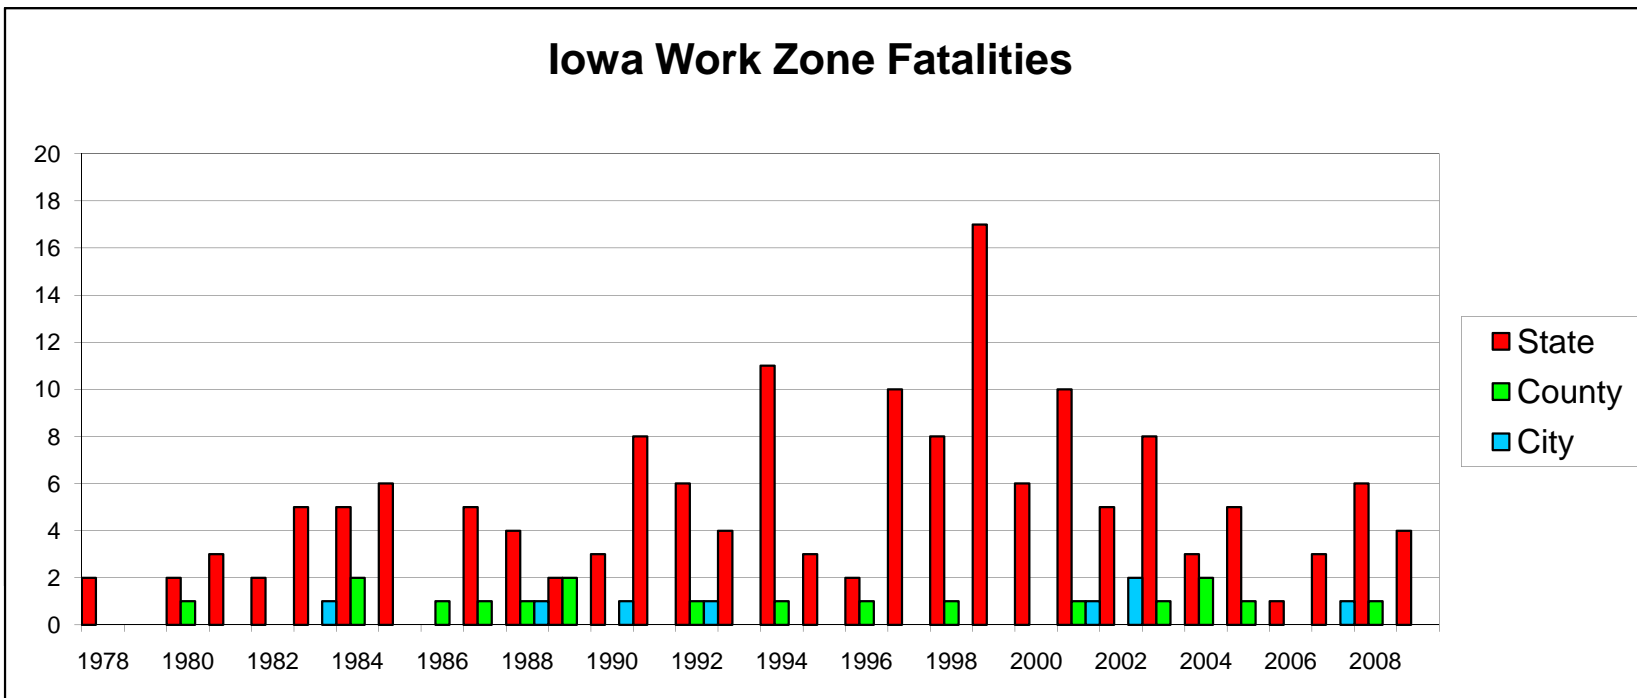

Iowa Work Zone Fatalities

Prepared by: Mark R. Bortle, PE
 Office of Construction
 Iowa Department of Transportation
 Data from: Office of Traffic and Safety
 Iowa Department of Transportation