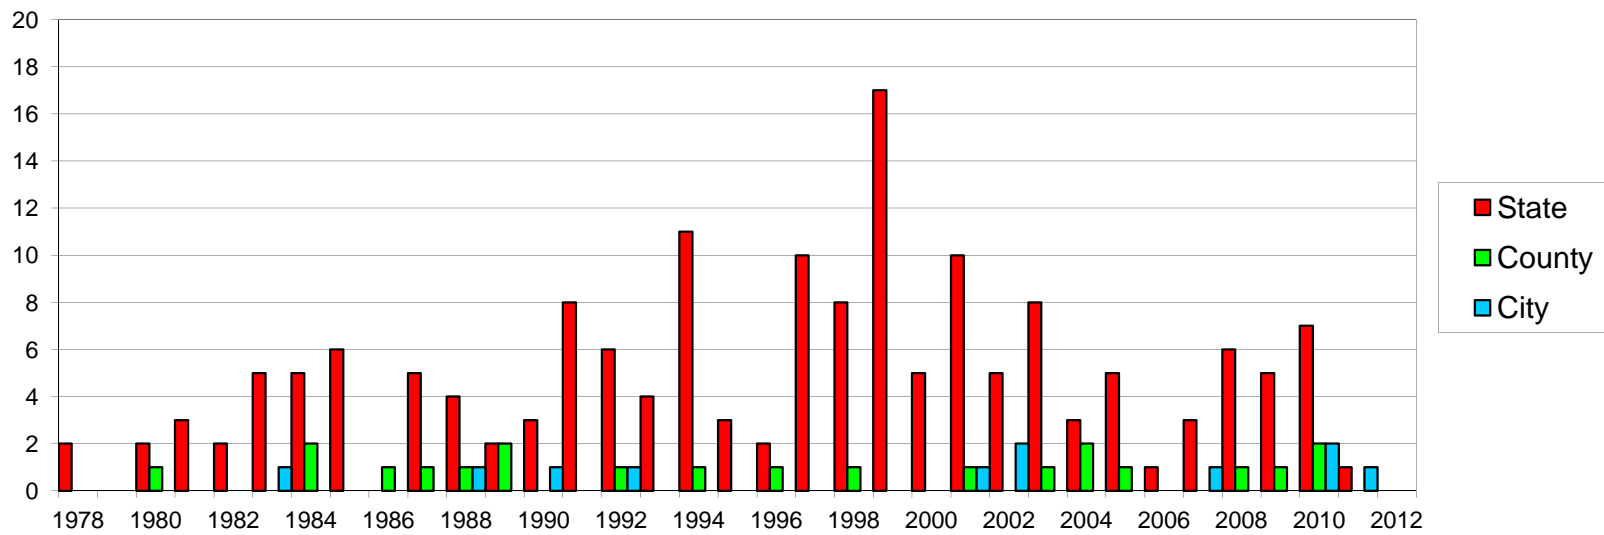

Iowa Work Zone Fatalities

Prepared by: Mark R. Bortle, PE
 Office of Construction
 Iowa Department of Transportation
 Data from: Office of Traffic and Safety
 Iowa Department of Transportation