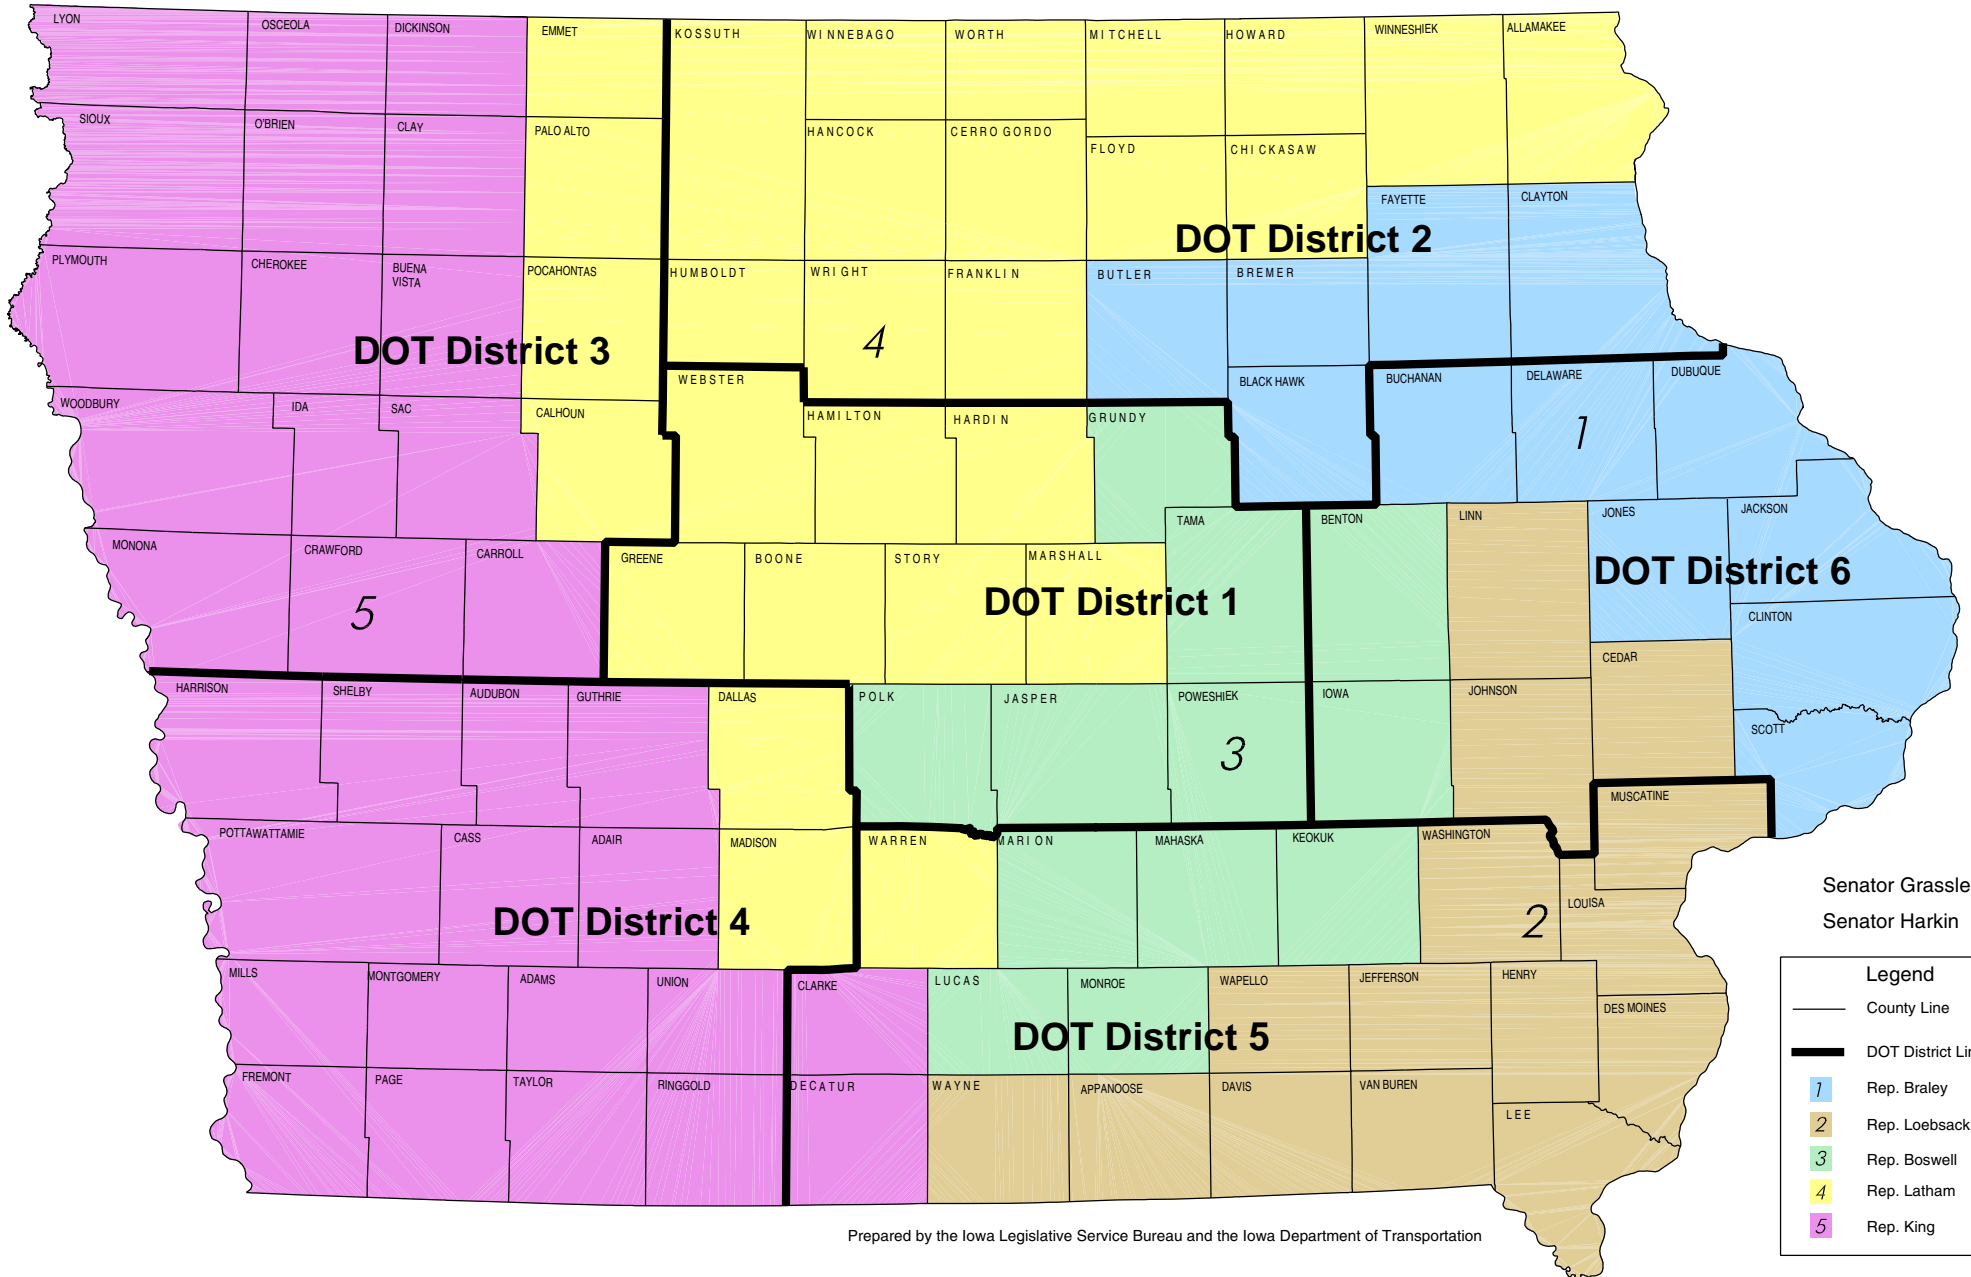

Iowa Congressional Districts

111th U.S. Congress

Prepared by the Iowa Legislative Service Bureau and the Iowa Department of Transportation