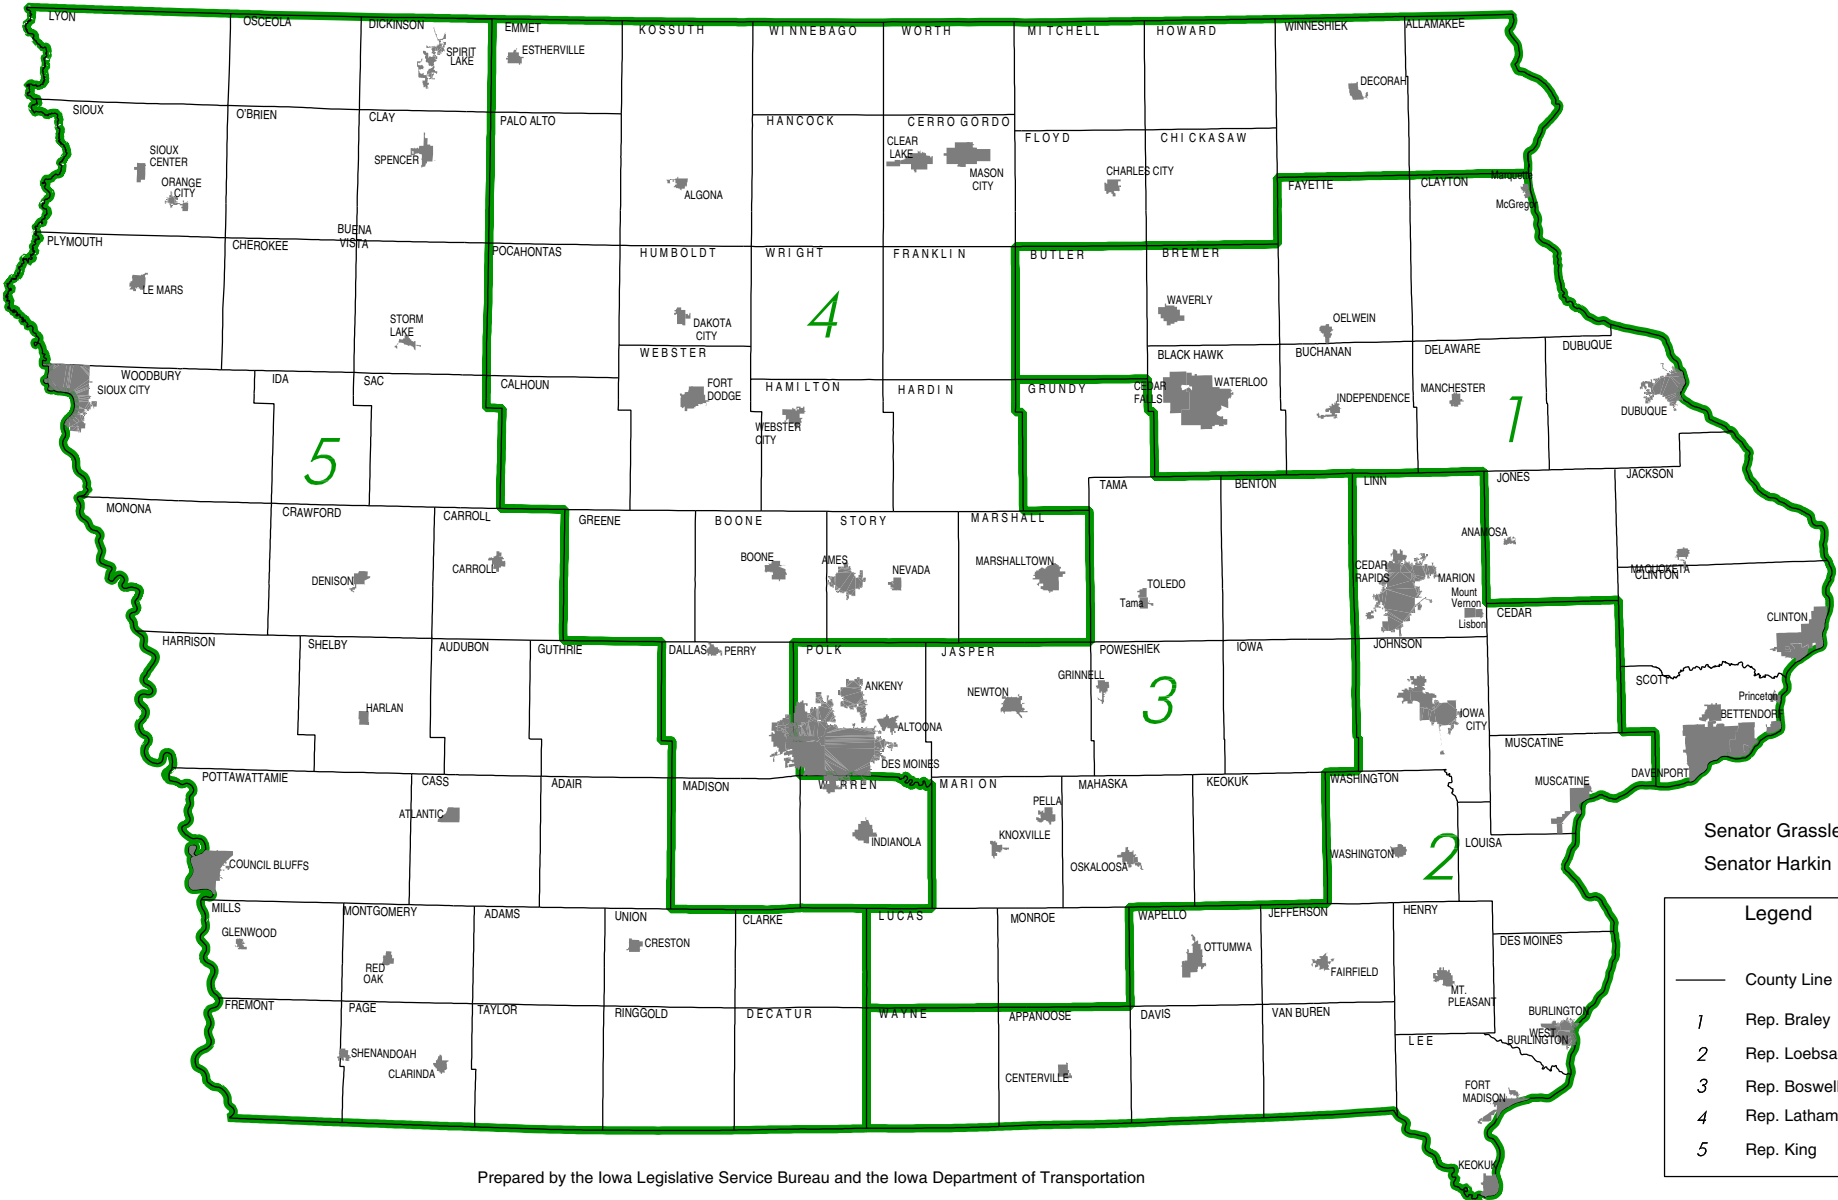

Iowa Congressional Districts

111th U.S. Congress

Senator Grassley
Senator Harkin

Legend	
—	County Line
1	Rep. Braley
2	Rep. Loebsack
3	Rep. Boswell
4	Rep. Latham
5	Rep. King

Prepared by the Iowa Legislative Service Bureau and the Iowa Department of Transportation