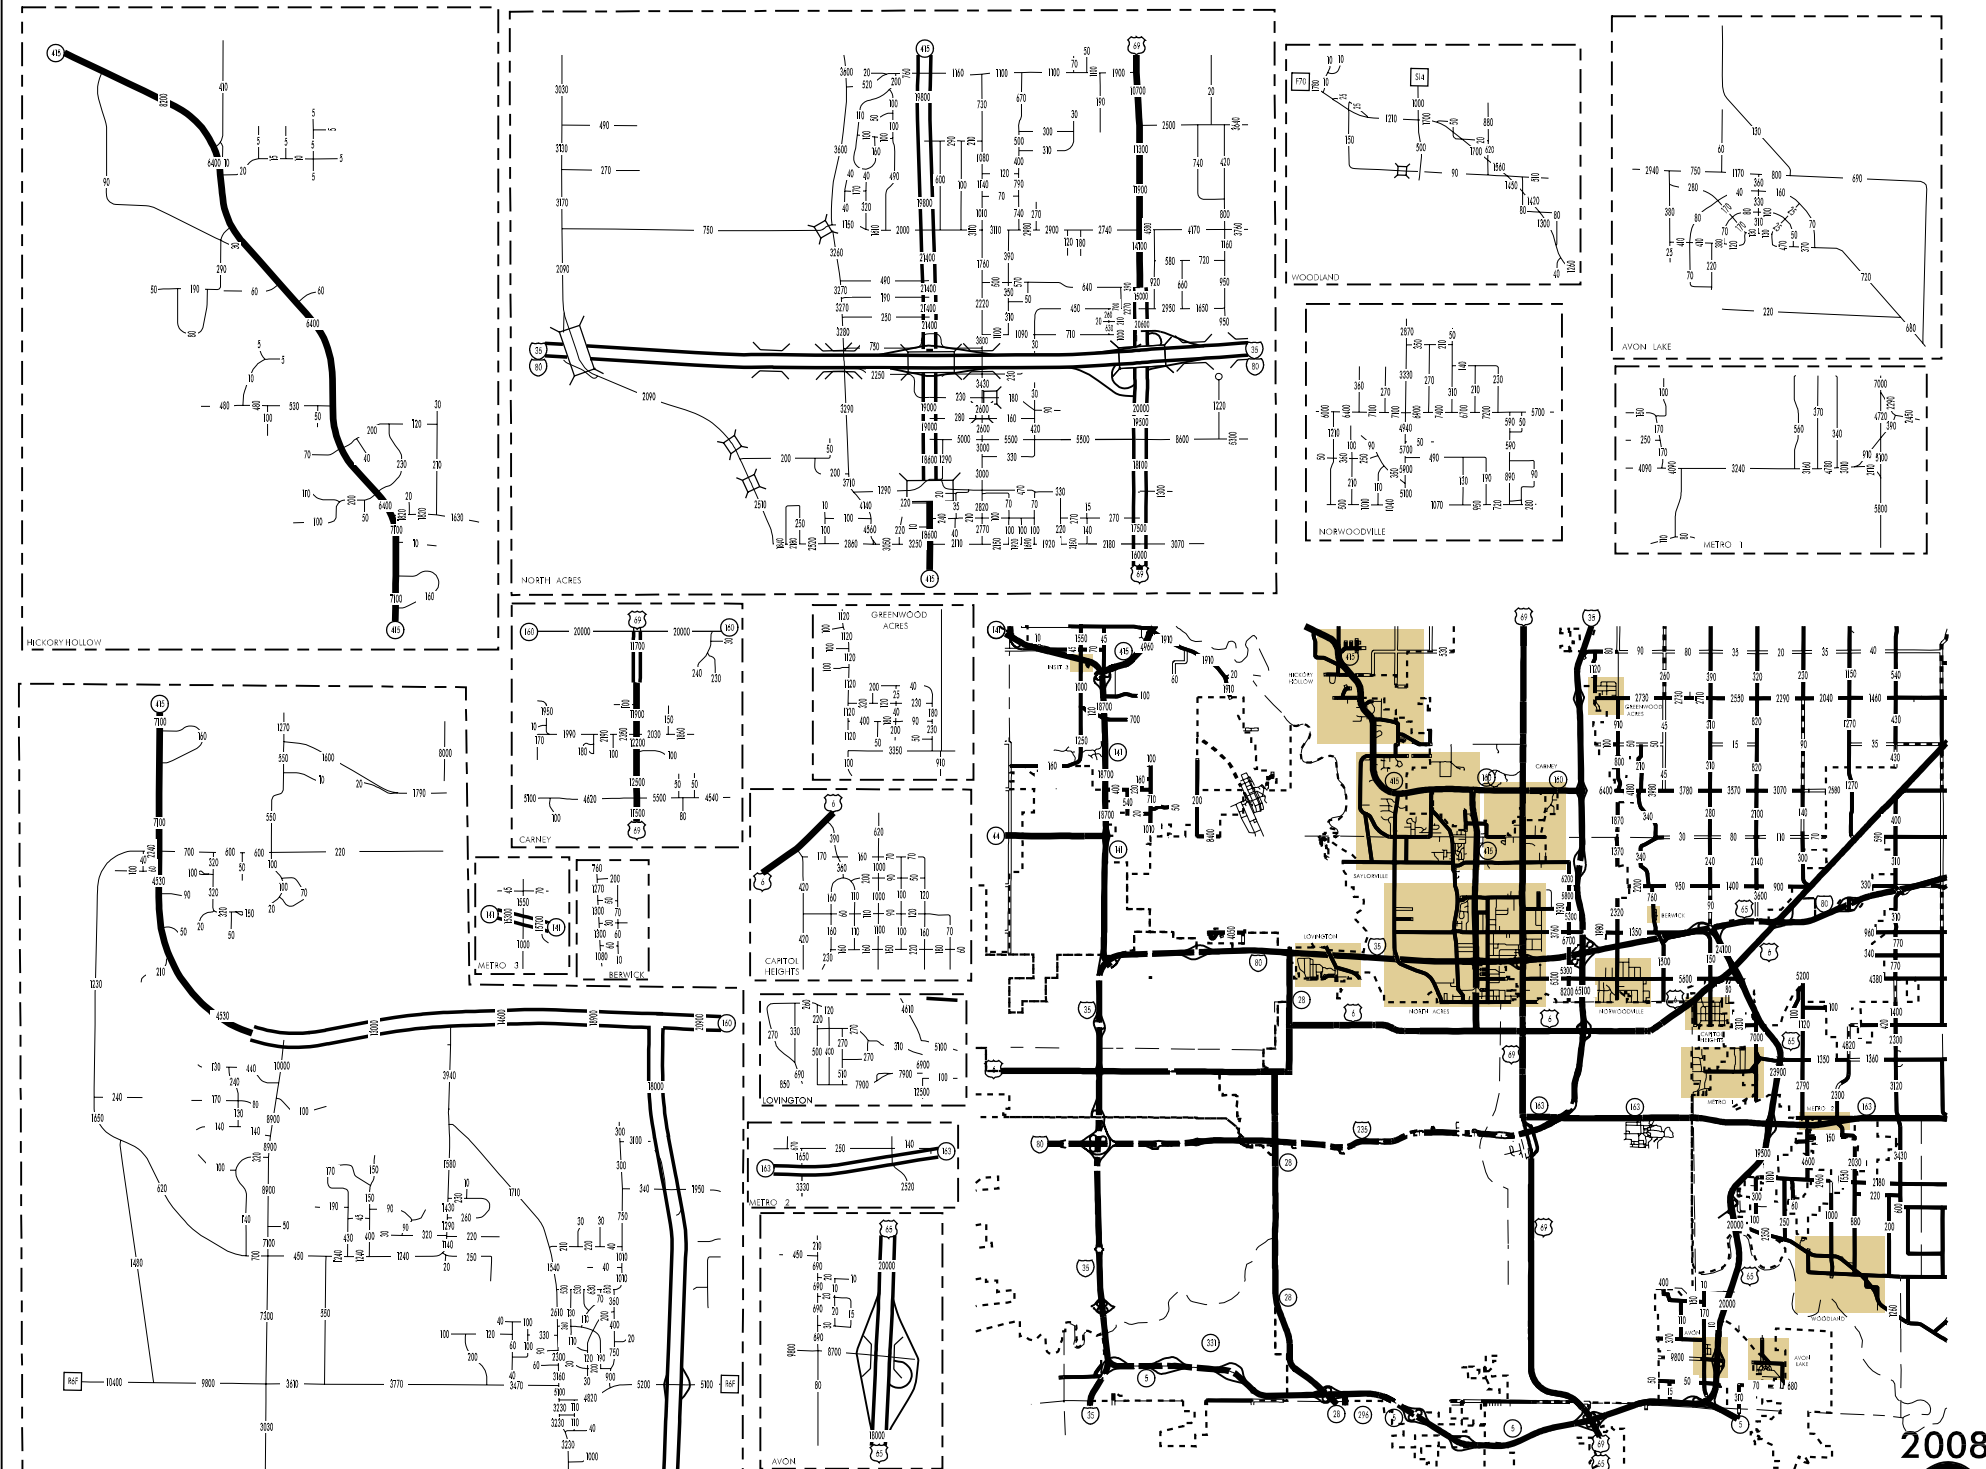

# TRAFFIC FLOW MAP OF POLK COUNTY METRO

2008 ANNUAL AVERAGE DAILY TRAFFIC