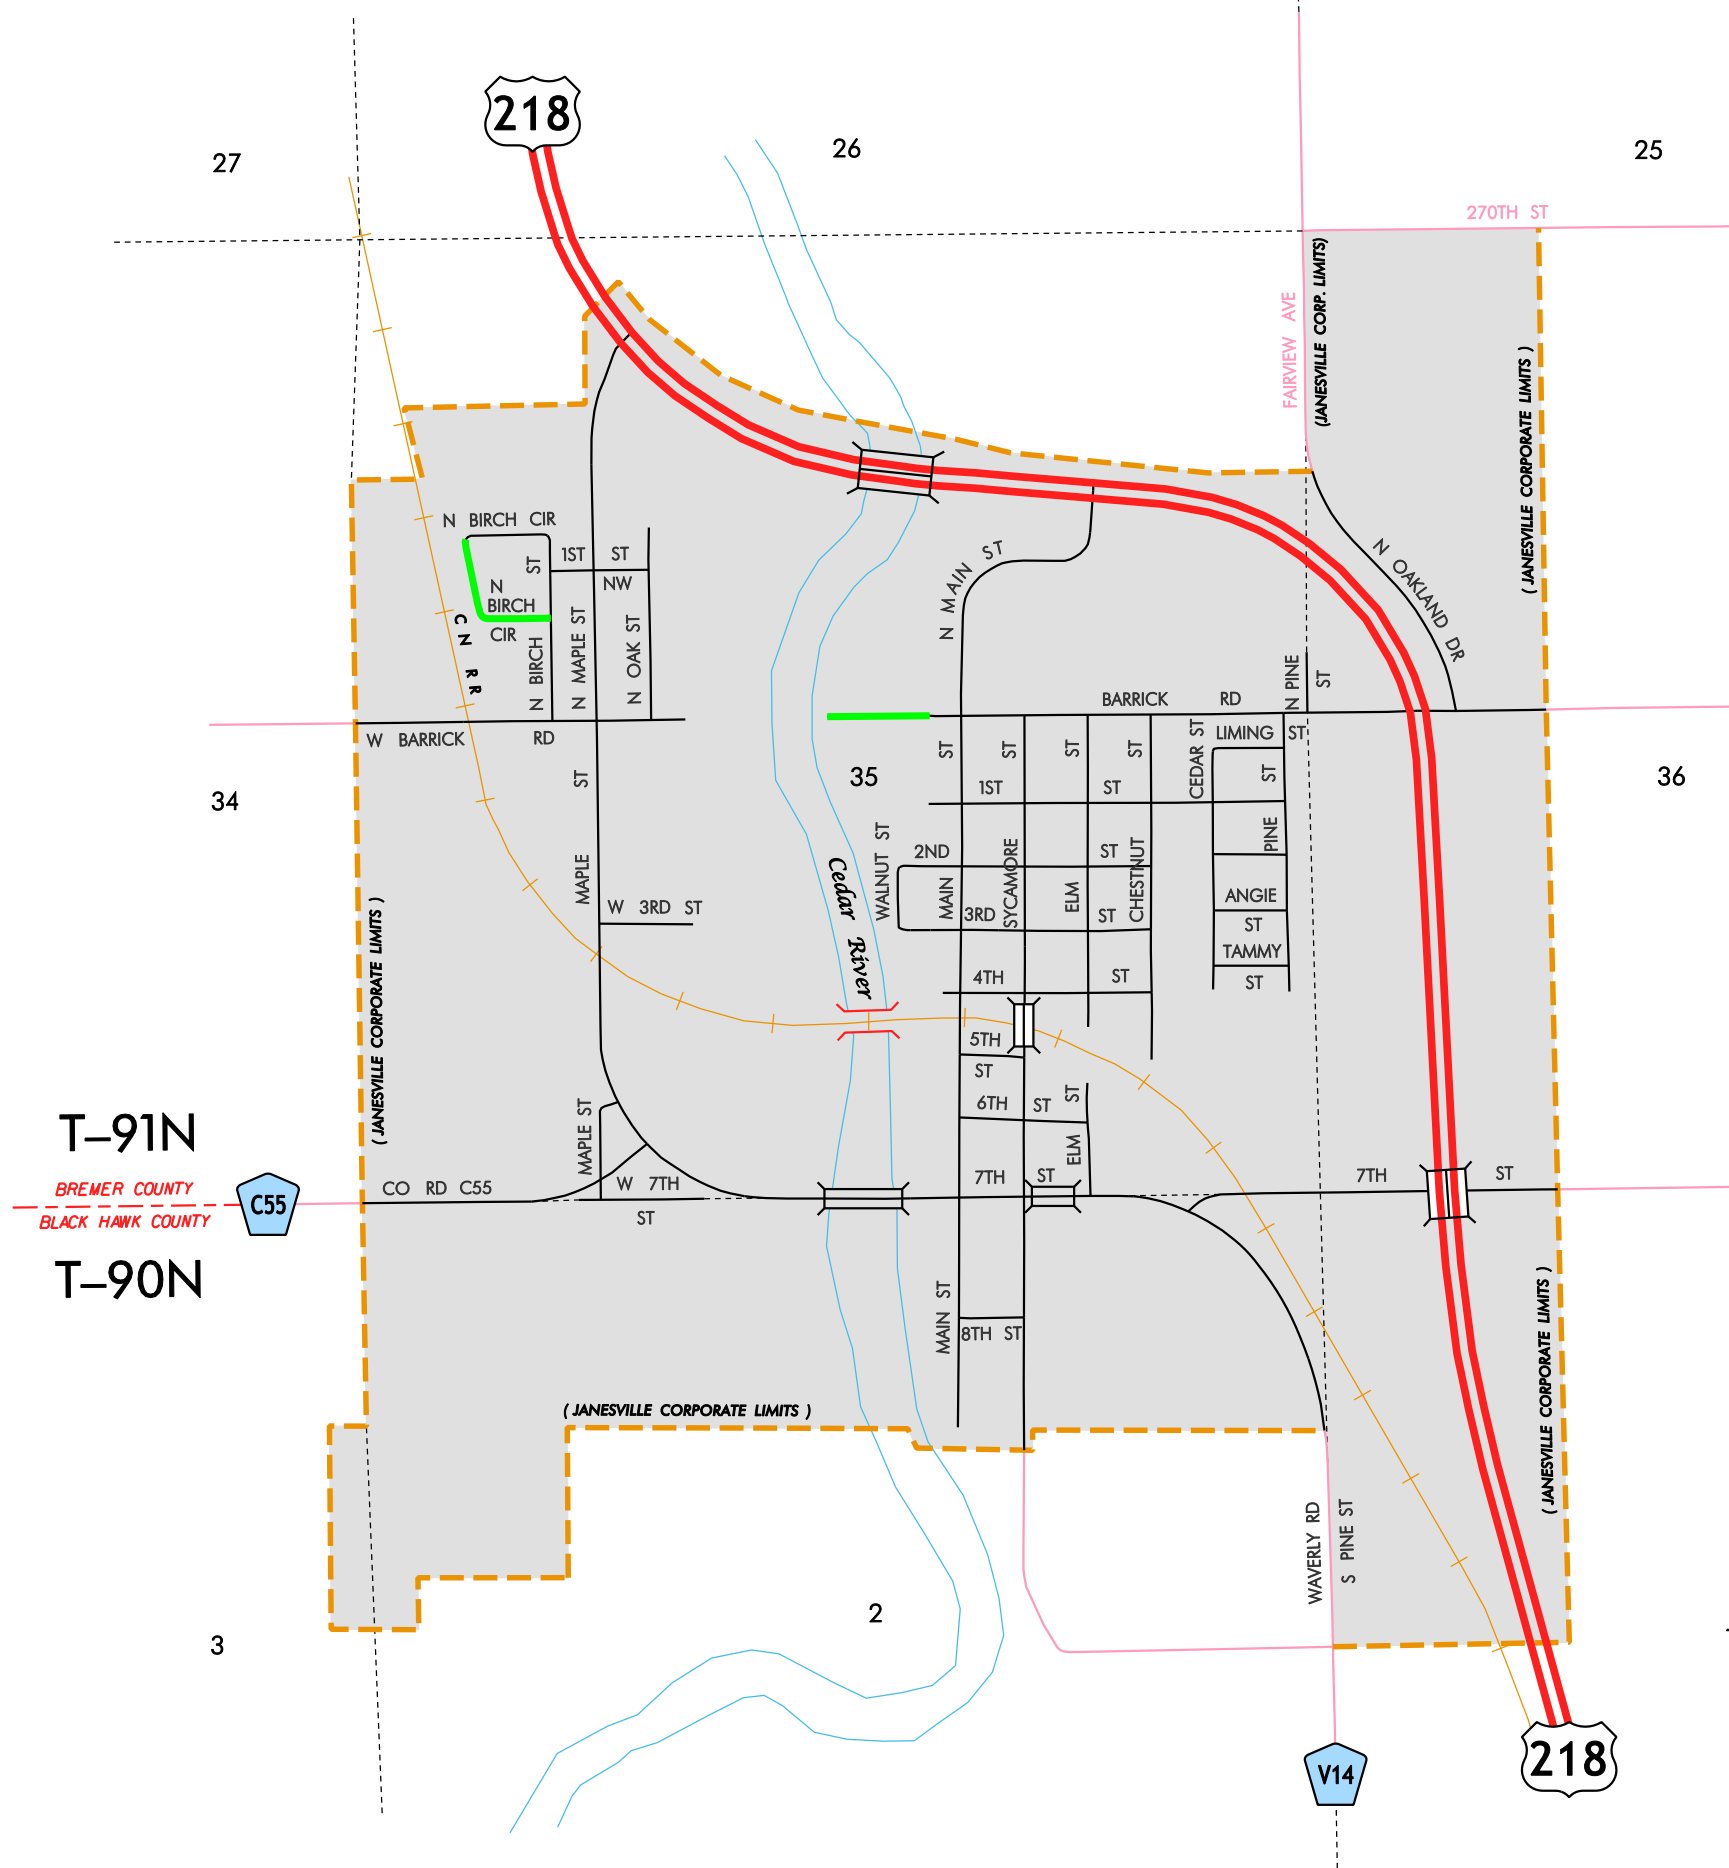

R-14W

LEGEND

- INTERSTATE ROUTE
- FREEWAY OR EXPRESSWAY ROUTE
- U.S. NUMBERED ROUTE
- BUSINESS ROUTE
- STATE NUMBERED ROUTE
- UNSIGNED ROUTE
- COUNTY NUMBERED ROUTE
- SECONDARY ROAD OR ADJOINING CITY STREET
- CITY STREET
- PARK, INSTITUTION, OR FEDERAL ROAD
- RAILROAD
- CORPORATION LINE
- SECTION LINE
- CUL-DE-SAC
- SECTION, TOWNSHIP & RANGE NUMBERS

**HIGHWAY AND STREET MAP
OF
JANESVILLE
IOWA**

PREPARED BY
 IOWA DEPARTMENT OF TRANSPORTATION
 PLANNING, PROGRAMMING, AND MODAL DIVISION
 OFFICE OF TRANSPORTATION DATA
 PHONE (515) 239-1289
 IN COOPERATION WITH
 UNITED STATES DEPARTMENT OF TRANSPORTATION
 FEDERAL HIGHWAY ADMINISTRATION