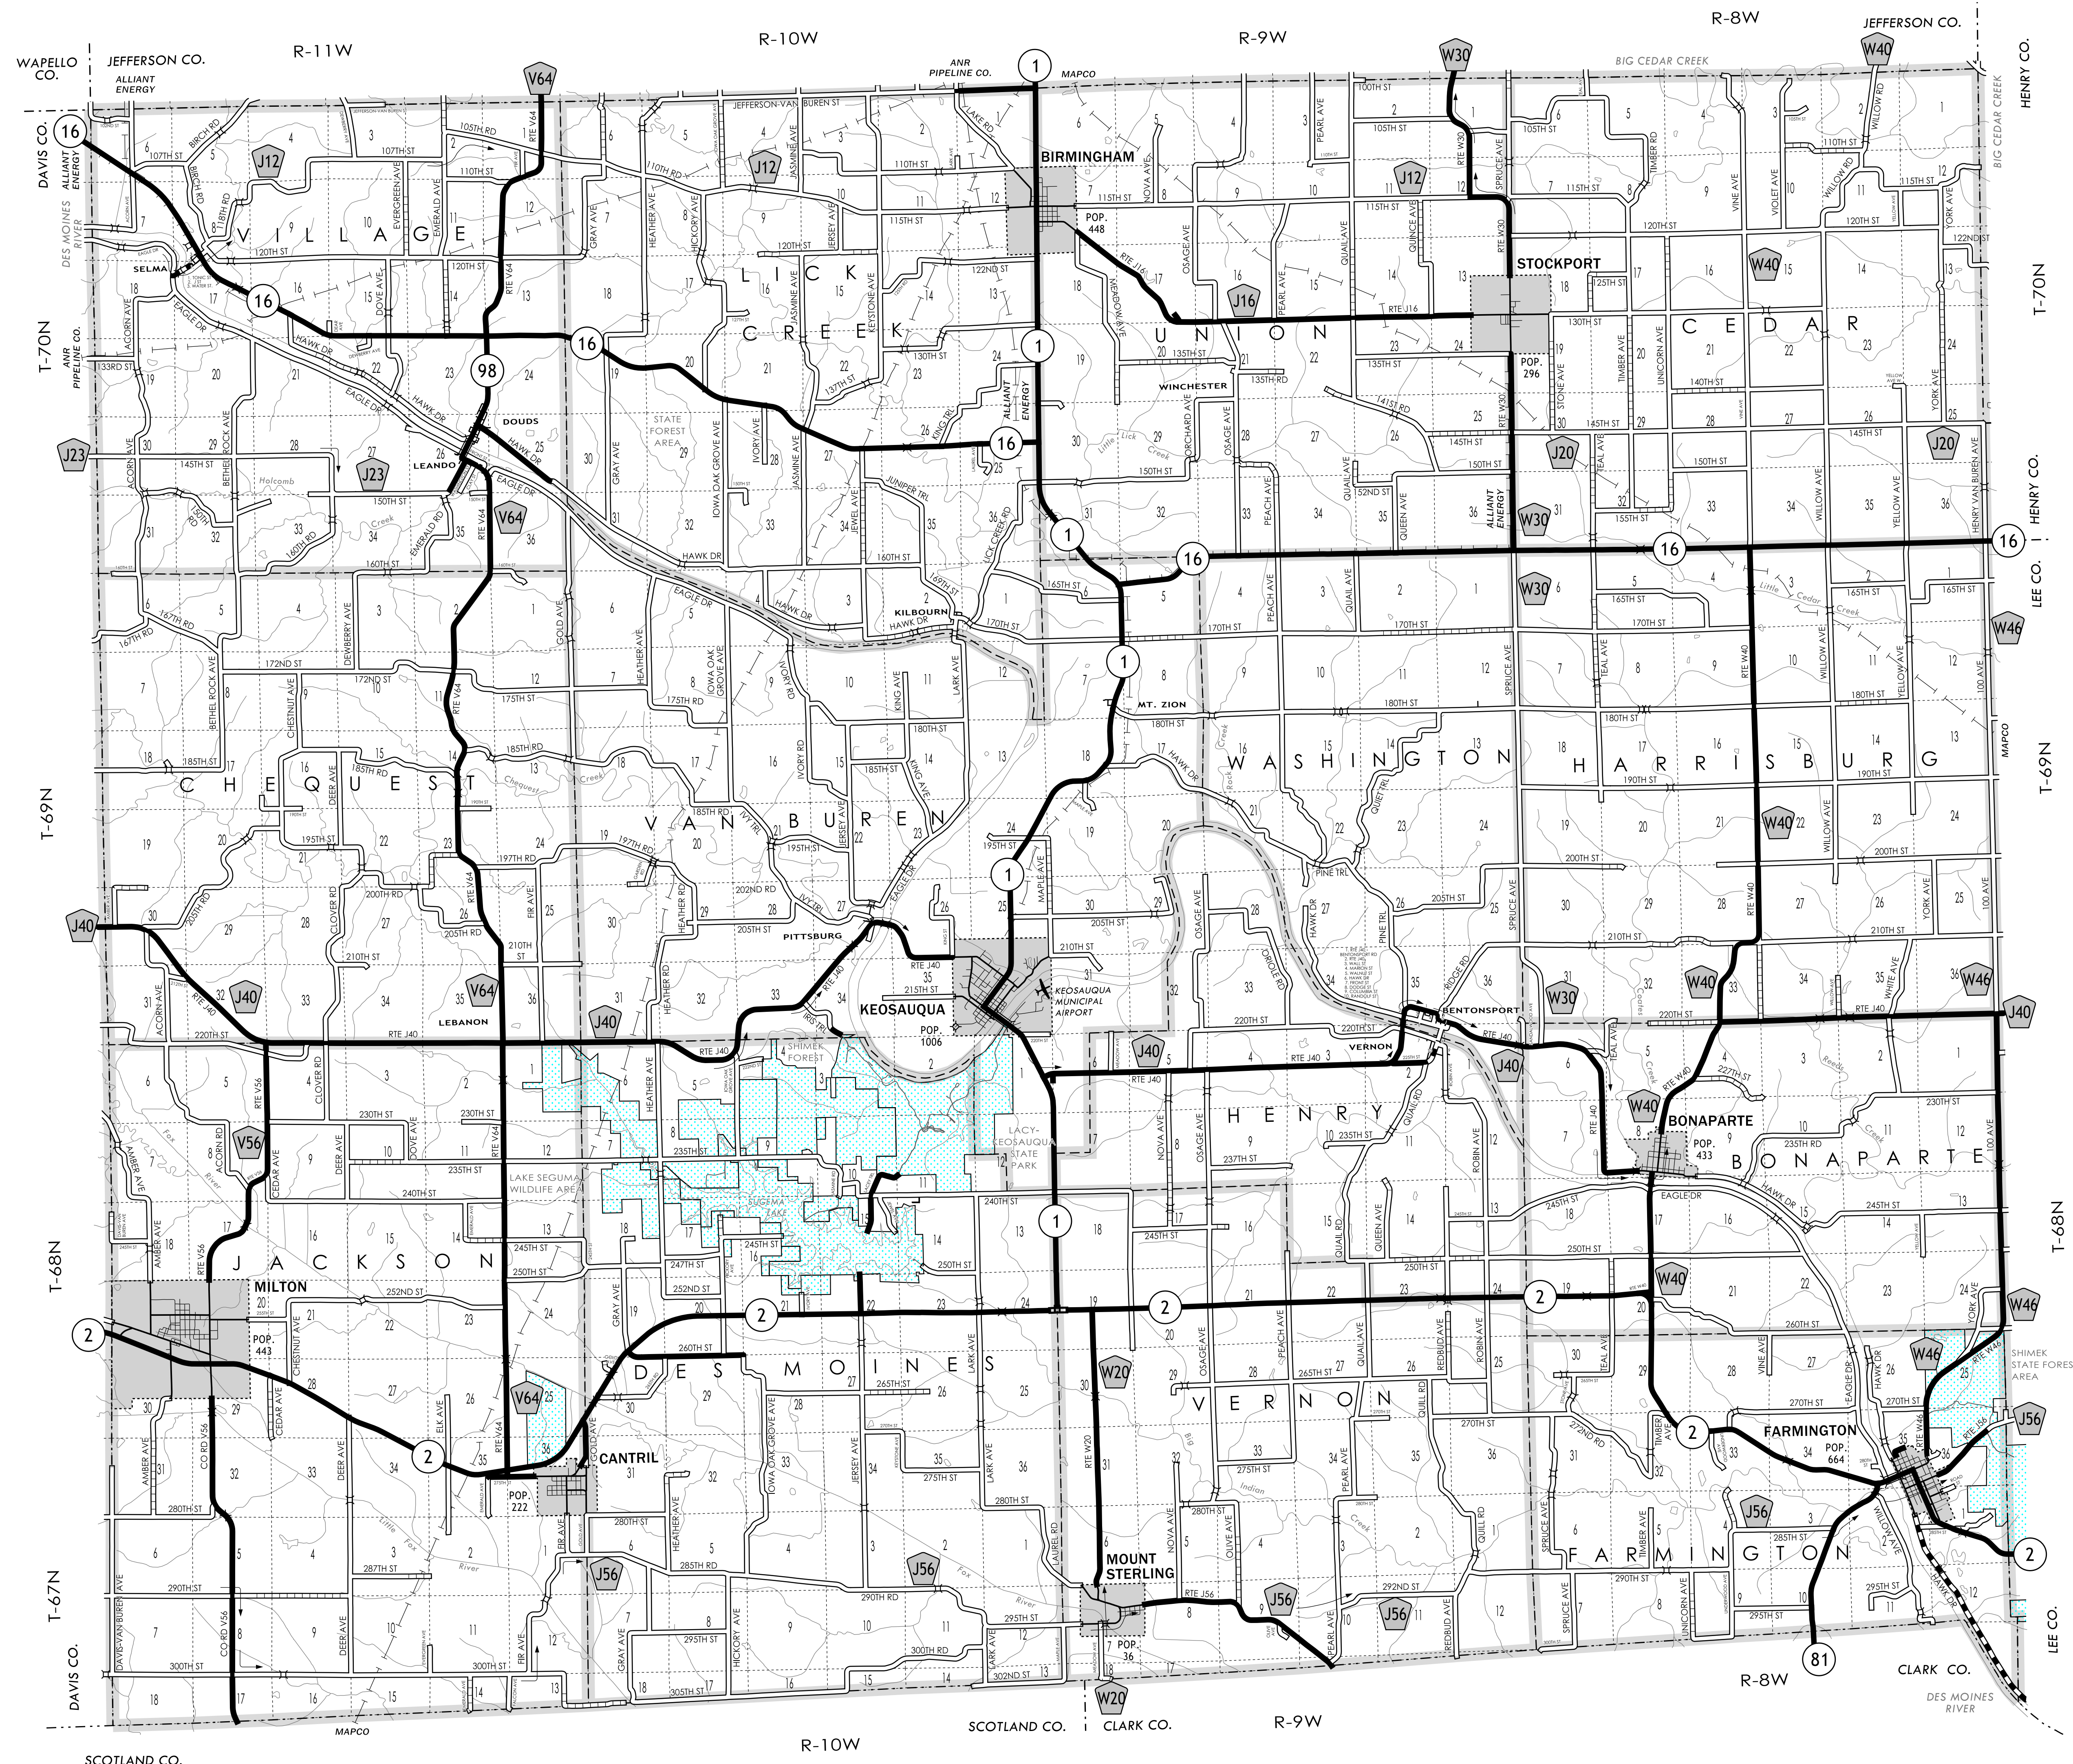

VAN BUREN COUNTY IOWA

OFFICE OF TRANSPORTATION DATA
Phone: (515) 239-1289
WWW.IOWADOT.GOV/MAPS

In Cooperation With
**United States
Department of Transportation**

JANUARY 1, 2011

LEGEND

- DIVIDED HIGHWAY
- PAVED ROAD
- BITUMINOUS ROAD
- GRAVEL ROAD
- EARTHEN ROAD
- INTERSTATE HIGHWAY
- UNITED STATES HIGHWAY
- STATE HIGHWAY
- COUNTY HIGHWAY
- RAILROAD
- PIPELINE
- AIRPORT
- HYDROLOGY
- BRIDGE
- STATE BOUNDARY
- COUNTY BOUNDARY
- CORPORATE BOUNDARY
- TOWNSHIP LINE
- SECTION LINE
- ROAD NAMES
- UNINCORPORATED PLACE
- ABBEE ROAD
- ELWOOD
- STATE PARKS
- STATE INSTITUTIONS
- FEDERAL LAND

S T A T E O F M I S S O U R I