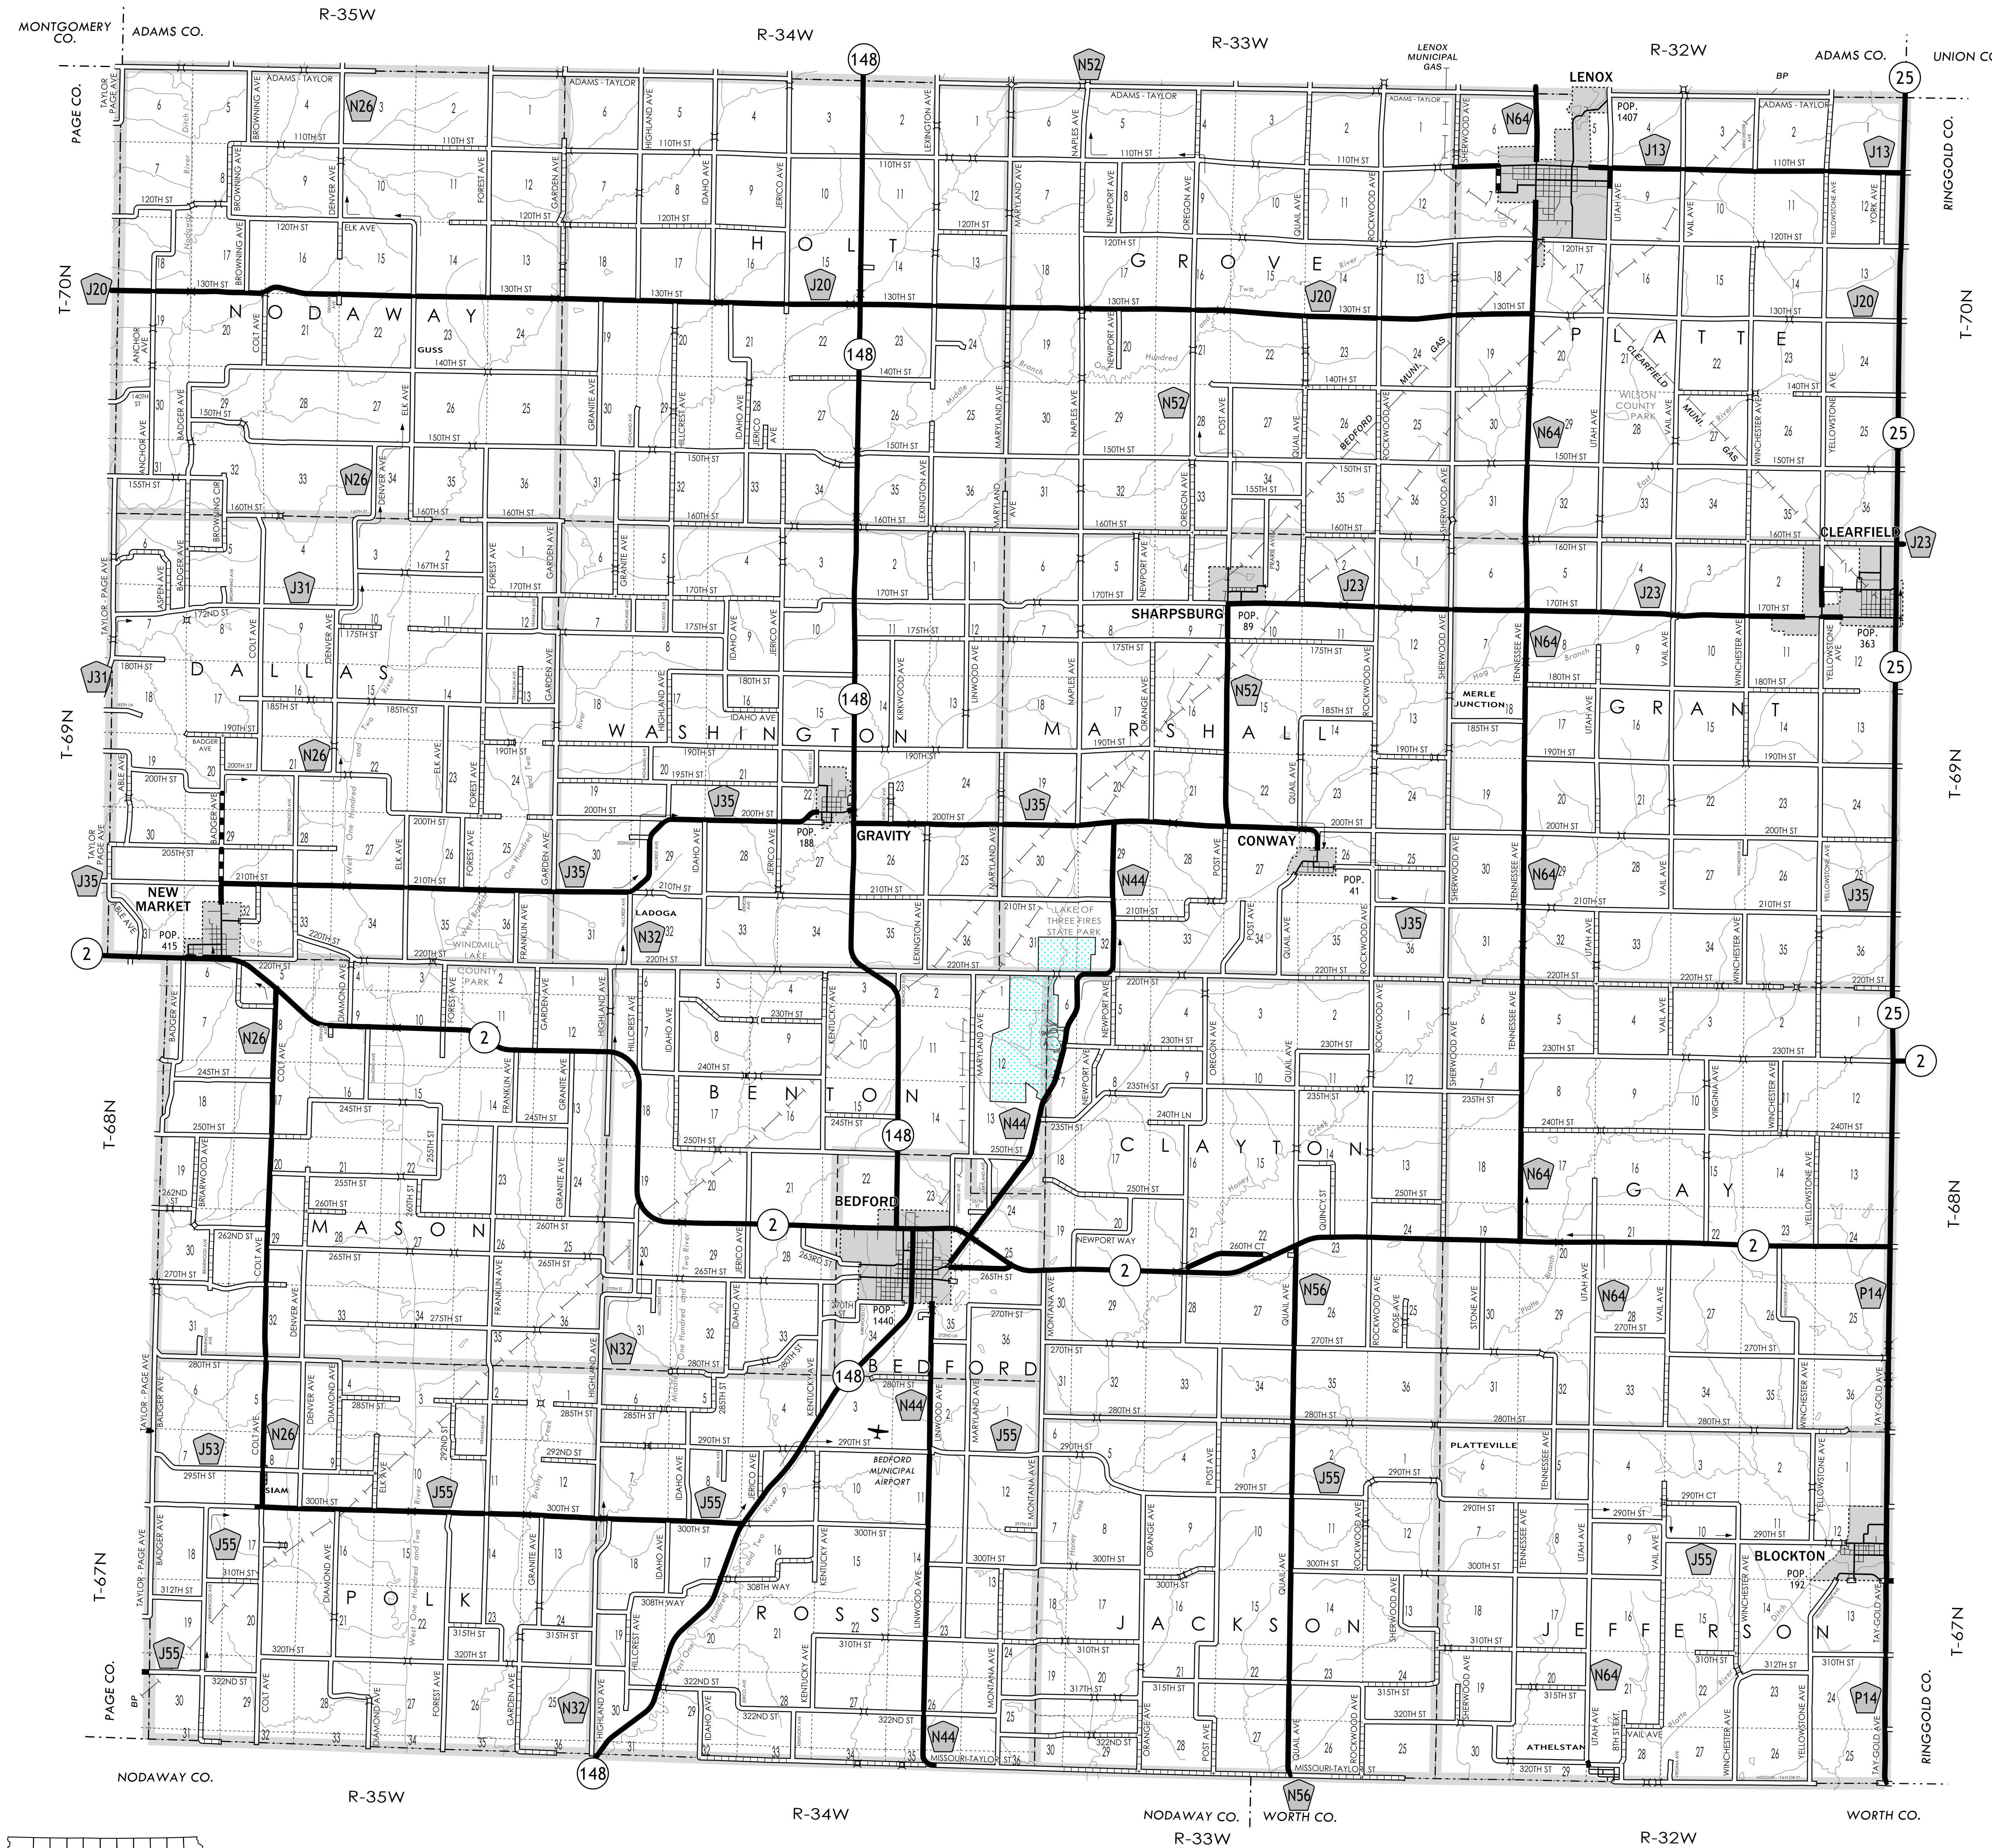

TAYLOR COUNTY IOWA

OFFICE OF TRANSPORTATION DATA
Phone: (515) 239-1289
WWW.IOWADOT.GOV/MAPS

In Cooperation With
**United States
Department of Transportation**

JANUARY 1, 2011

LEGEND

- DIVIDED HIGHWAY
- PAVED ROAD
- BITUMINOUS ROAD
- GRAVEL ROAD
- EARTHEN ROAD
- INTERSTATE HIGHWAY
- UNITED STATES HIGHWAY
- STATE HIGHWAY
- COUNTY HIGHWAY
- RAILROAD
- PIPELINE
- AIRPORT
- HYDROLOGY
- BRIDGE
- STATE BOUNDARY
- COUNTY BOUNDARY
- CORPORATE BOUNDARY
- TOWNSHIP LINE
- SECTION LINE
- ROAD NAMES
- UNINCORPORATED PLACE
- STATE PARKS
- STATE INSTITUTIONS
- FEDERAL LAND

S T A T E O F M I S S O U R I