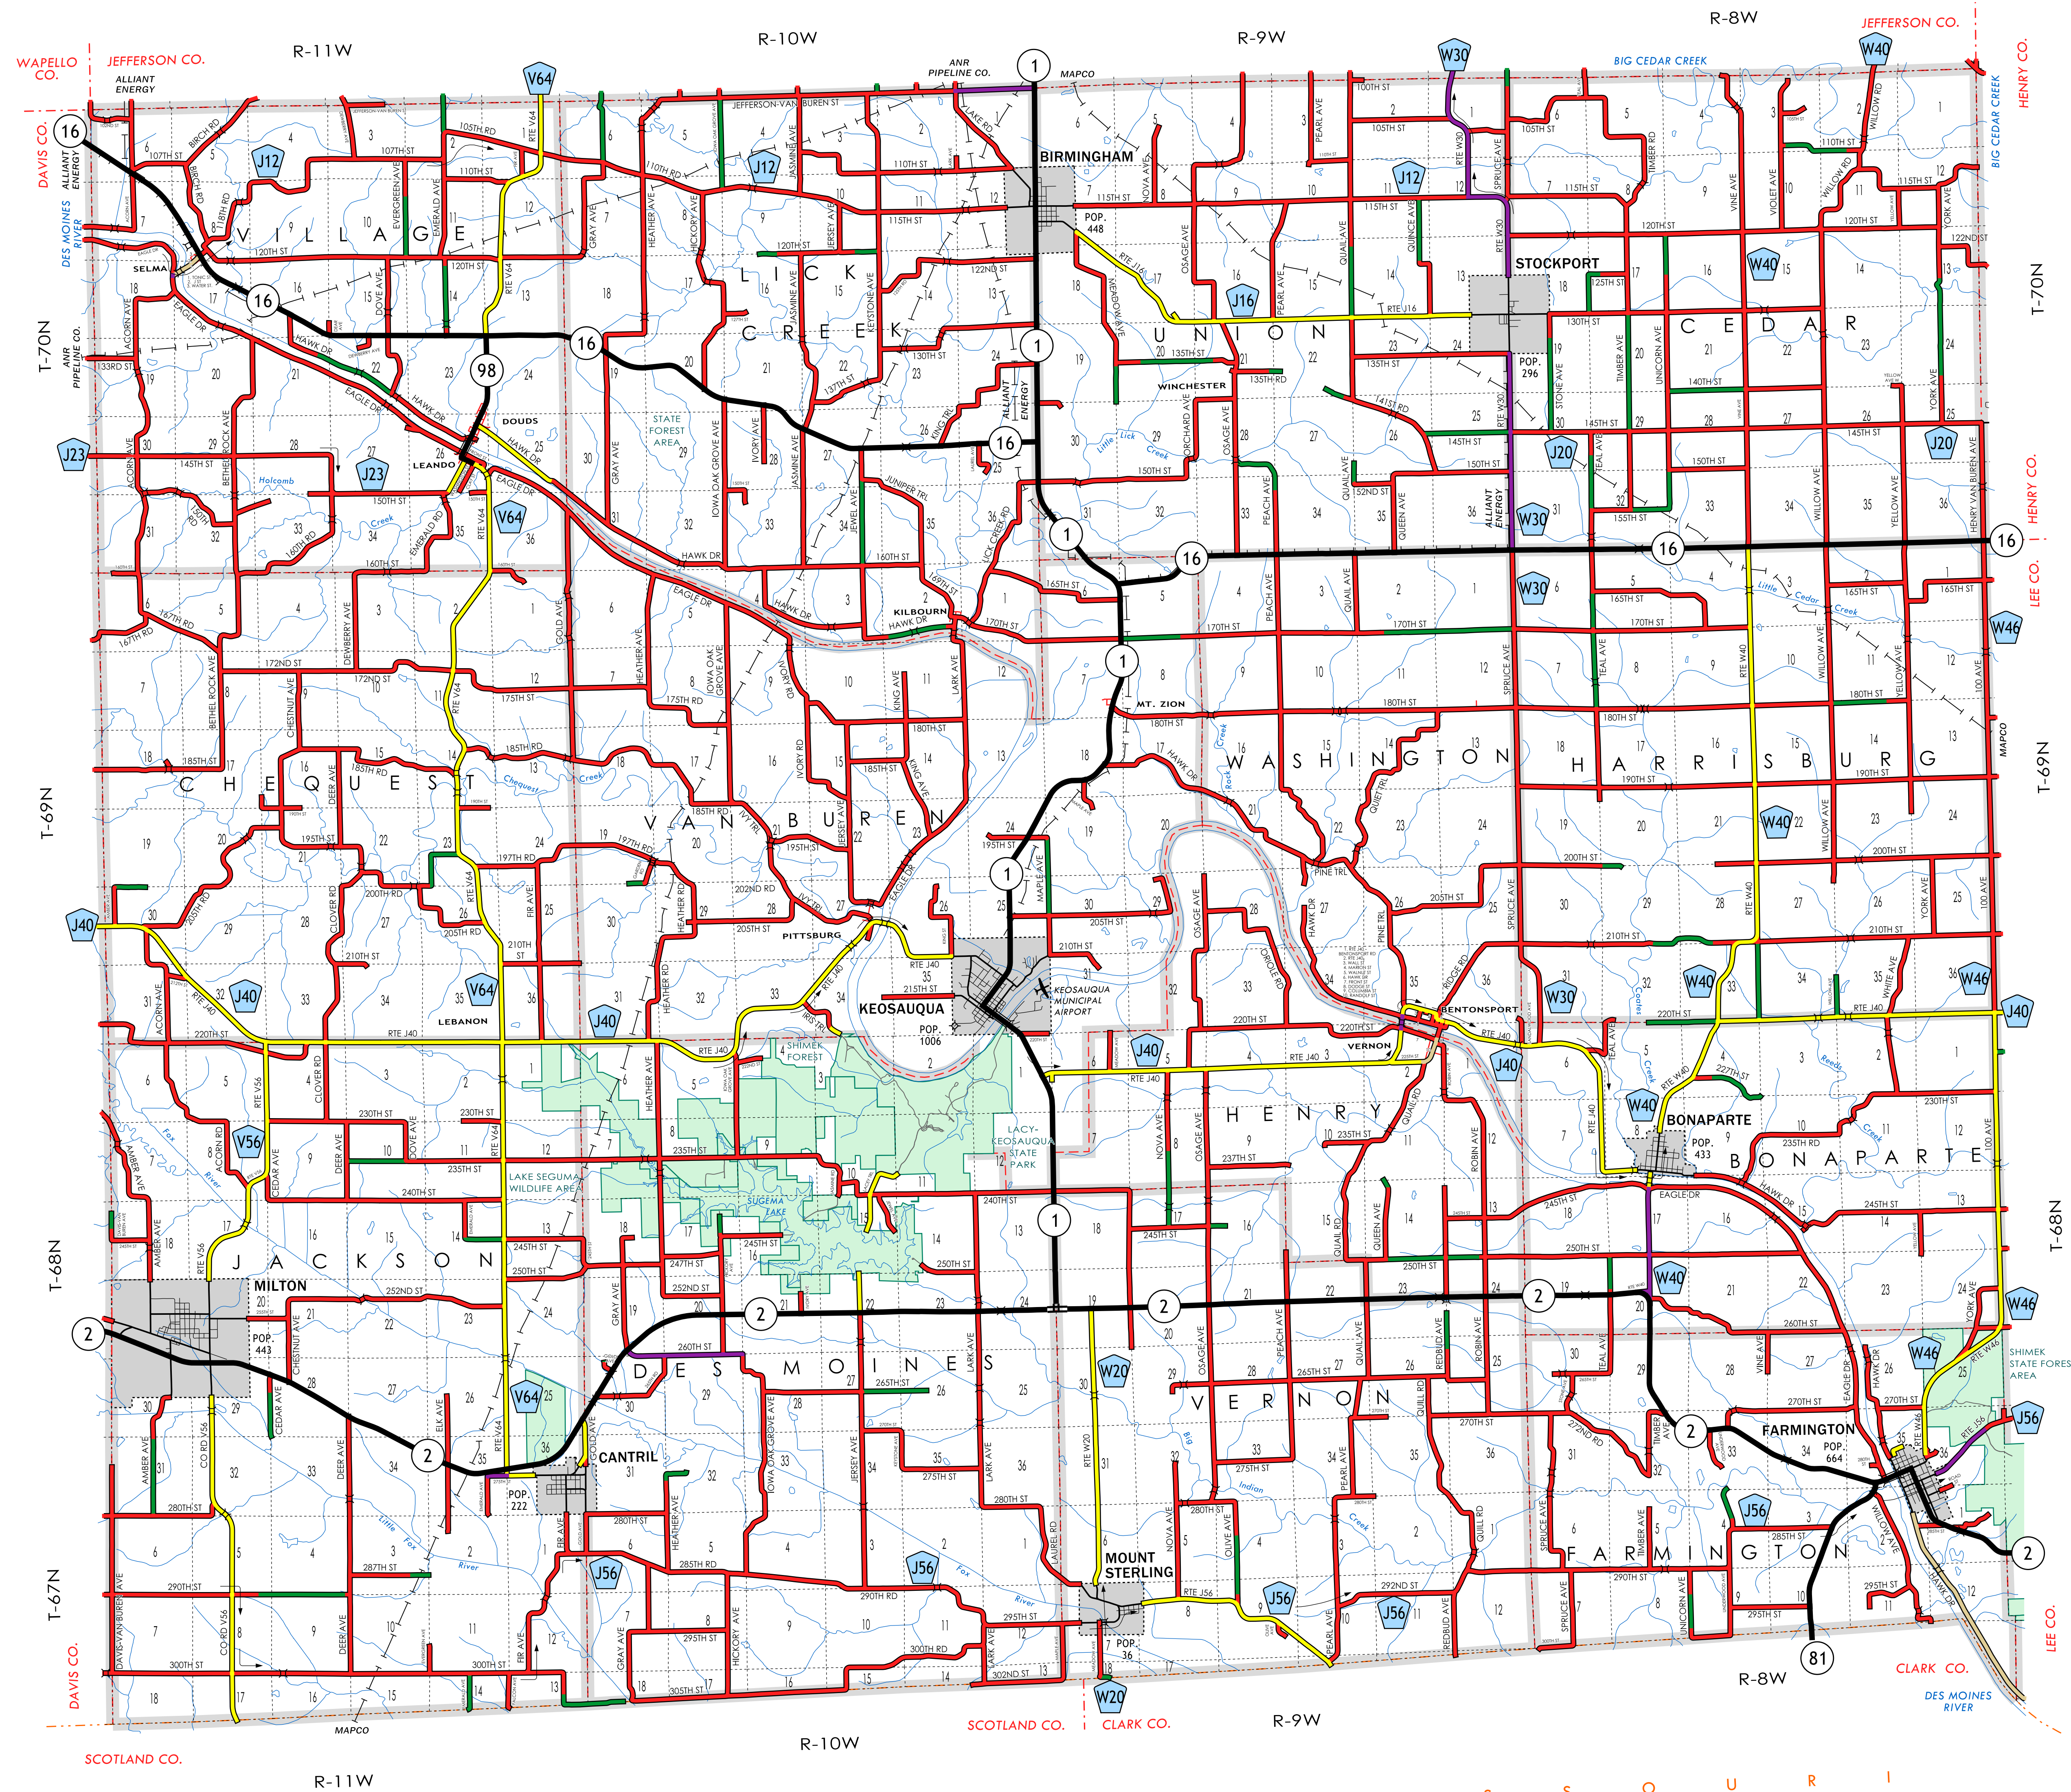

VAN BUREN COUNTY IOWA

OFFICE OF TRANSPORTATION DATA
Phone: (515) 239-1289
WWW.IOWADOT.GOV/MAPS

In Cooperation With
**United States
Department of Transportation**

JANUARY 1, 2011

LEGEND

- INTERSTATE HIGHWAY
- PRIMARY HIGHWAY-DIVIDED
- PRIMARY HIGHWAY
- PORTLAND CEMENT CONCRETE ROAD
- ASPHALT ROAD
- BITUMINOUS ROAD
- GRAVEL ROAD
- EARTHEN ROAD
- INTERSTATE HIGHWAY
- UNITED STATES HIGHWAY
- STATE HIGHWAY
- COUNTY HIGHWAY
- RAILROAD
- PIPELINE
- AIRPORT
- HYDROLOGY
- BRIDGE
- STATE BOUNDARY
- COUNTY BOUNDARY
- CORPORATE BOUNDARY
- TOWNSHIP LINE
- SECTION LINE
- ROAD NAMES
- UNINCORPORATED PLACE
- STATE PARKS
- STATE INSTITUTIONS
- FEDERAL LAND

S T A T E O F M I S S O U R I