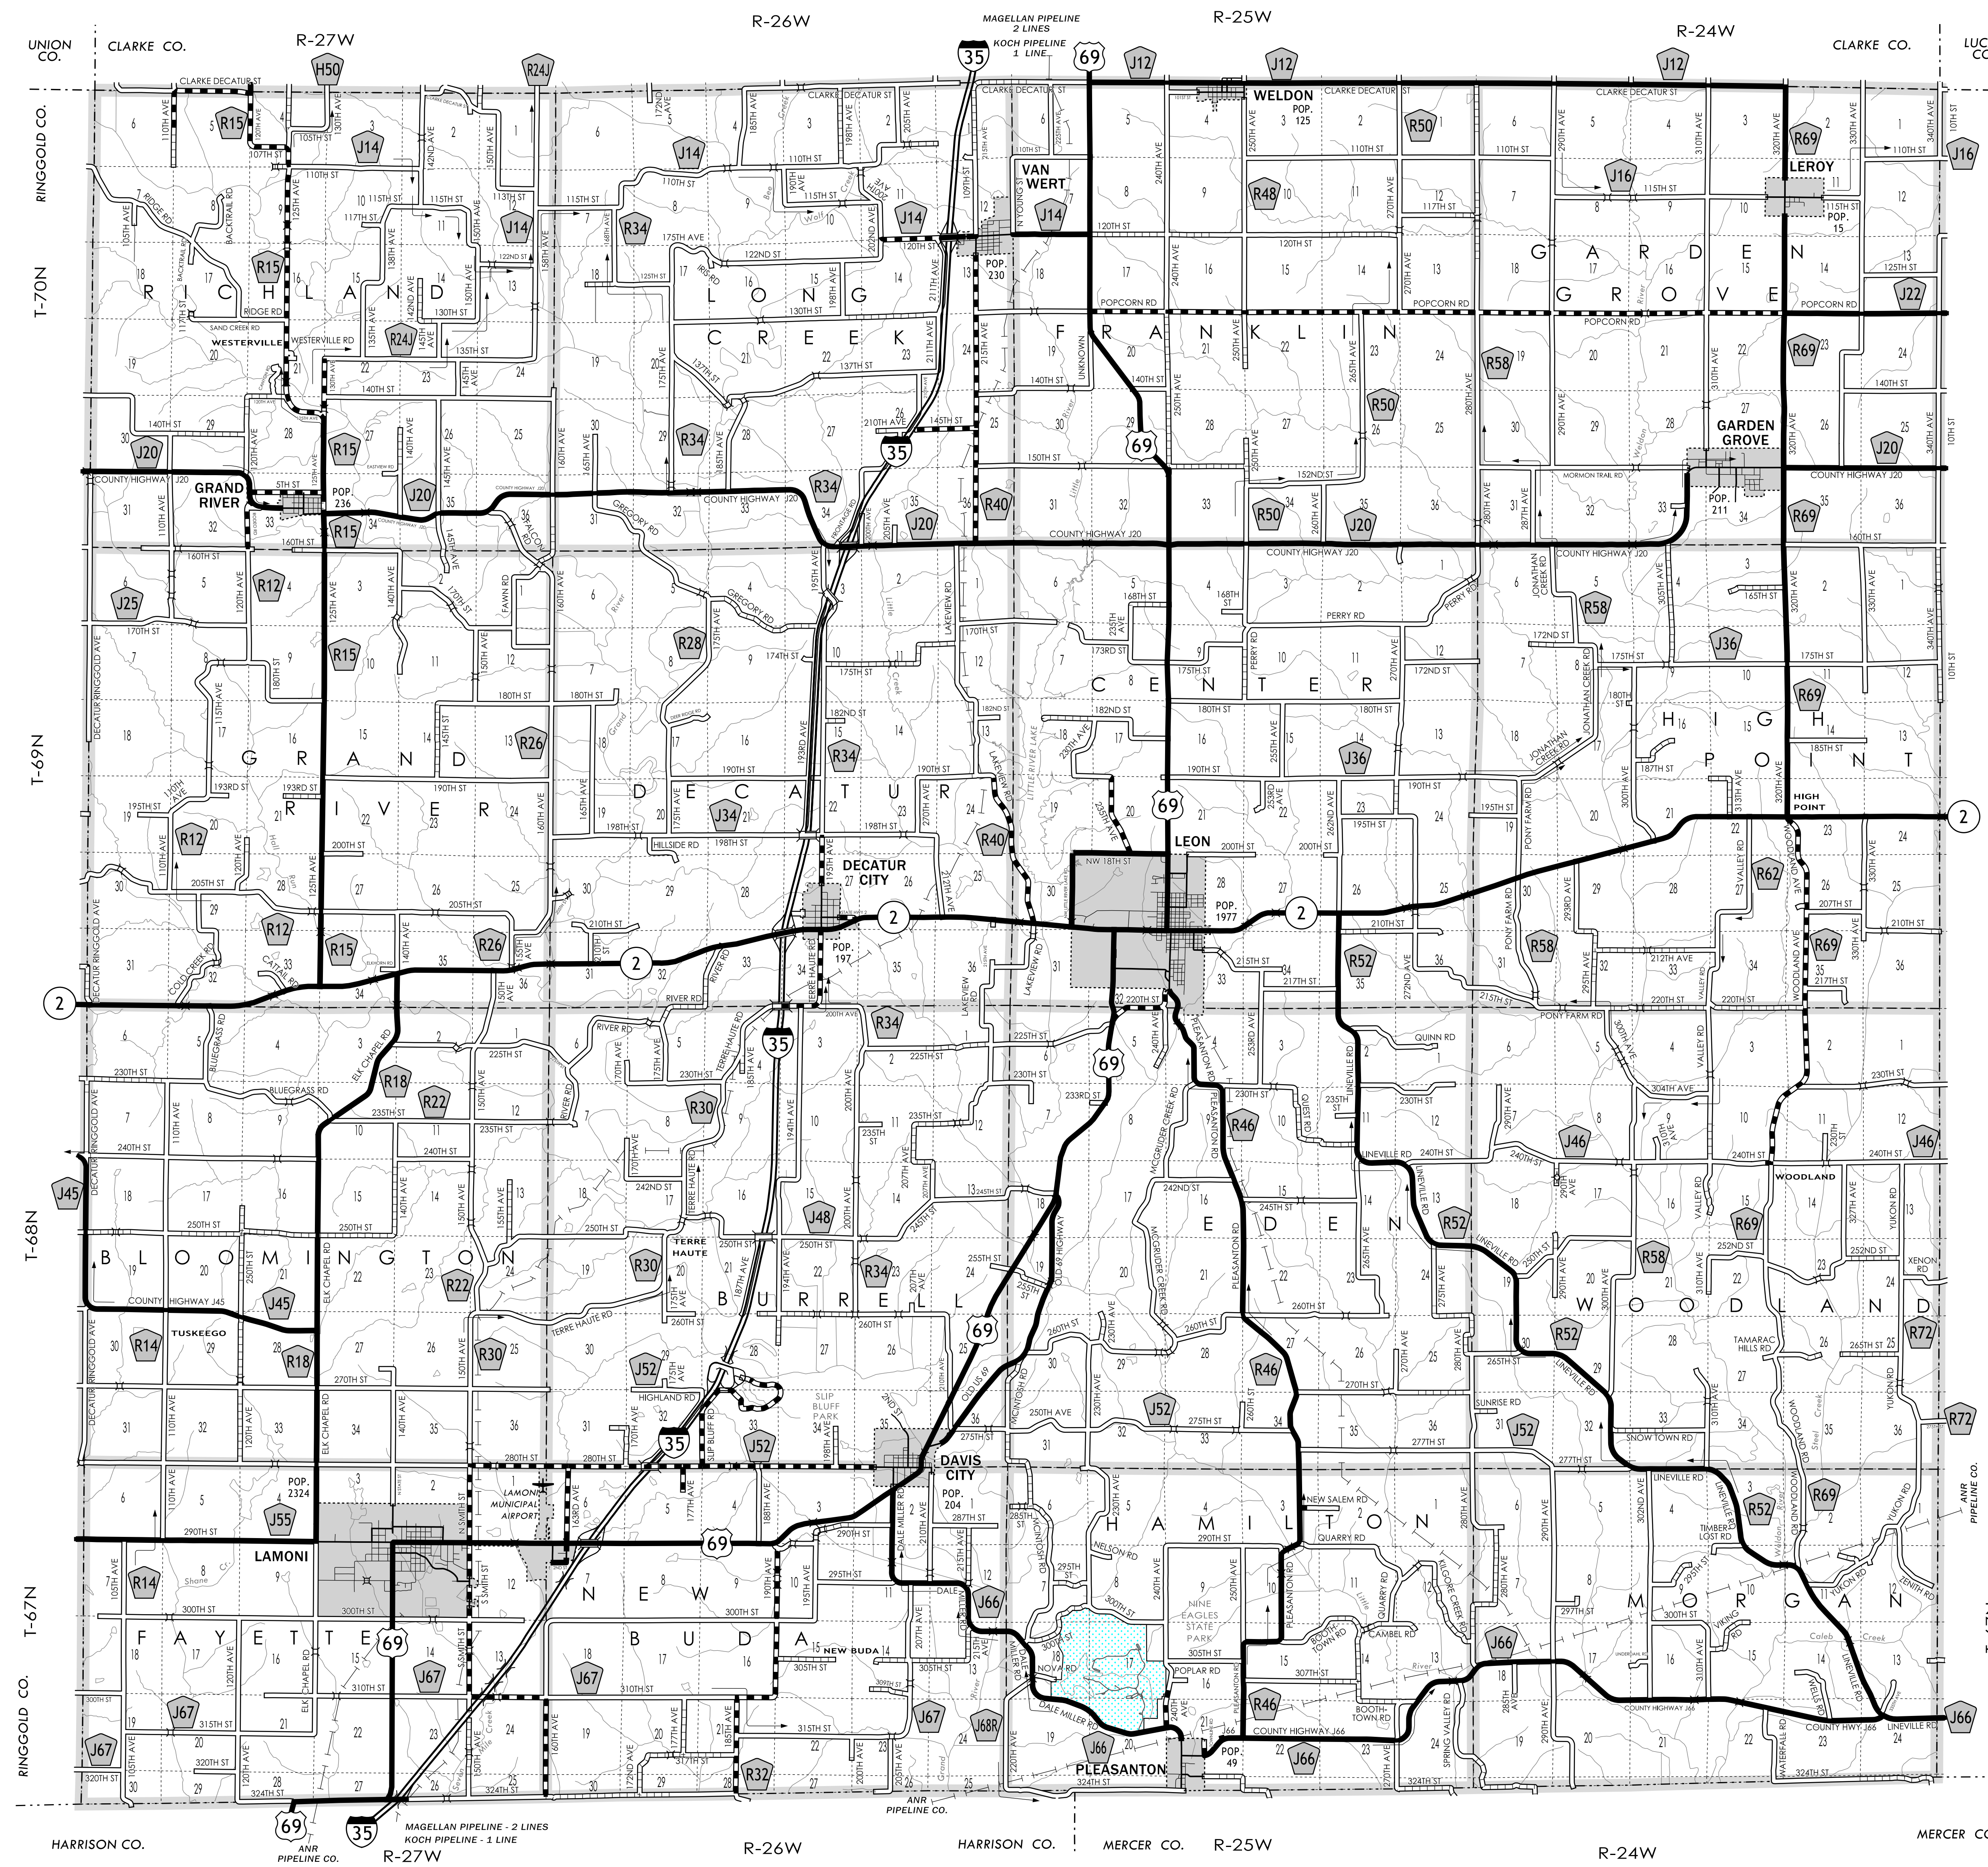

DECATUR COUNTY IOWA

Office of Transportation Data
Phone: (515) 239-1289
WWW.IOWADOT.GOV/MAPS

In Cooperation With
**United States
Department of Transportation**

JANUARY 1, 2011

9-16-11

LEGEND

- DIVIDED HIGHWAY
- PAVED ROAD
- BITUMINOUS ROAD
- GRAVEL ROAD
- EARTHEN ROAD
- INTERSTATE HIGHWAY
- UNITED STATES HIGHWAY
- STATE HIGHWAY
- COUNTY HIGHWAY
- RAILROAD
- PIPELINE
- AIRPORT
- HYDROLOGY
- BRIDGE
- STATE BOUNDARY
- COUNTY BOUNDARY
- CORPORATE BOUNDARY
- TOWNSHIP LINE
- SECTION LINE
- ROAD NAMES
- UNINCORPORATED PLACE
- STATE PARKS
- STATE INSTITUTIONS
- FEDERAL LAND

S T A T E O F M I S S O U R I