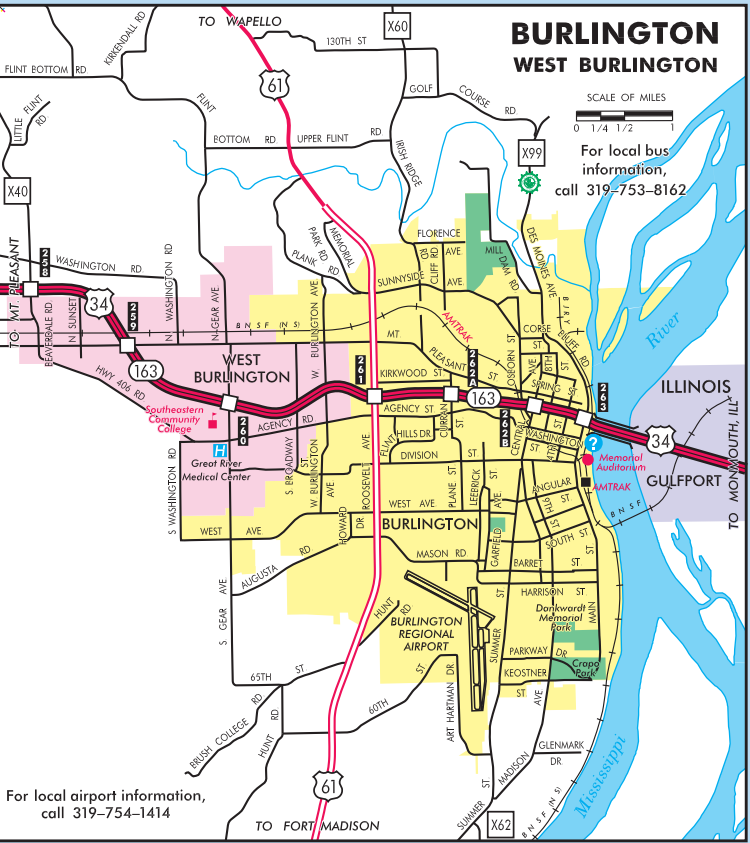

BURLINGTON WEST BURLINGTON

For local bus information,
call 319-753-8162

For local airport information,
call 319-754-1414

TO FORT MADISON

TO MONMOUTH, ILL.