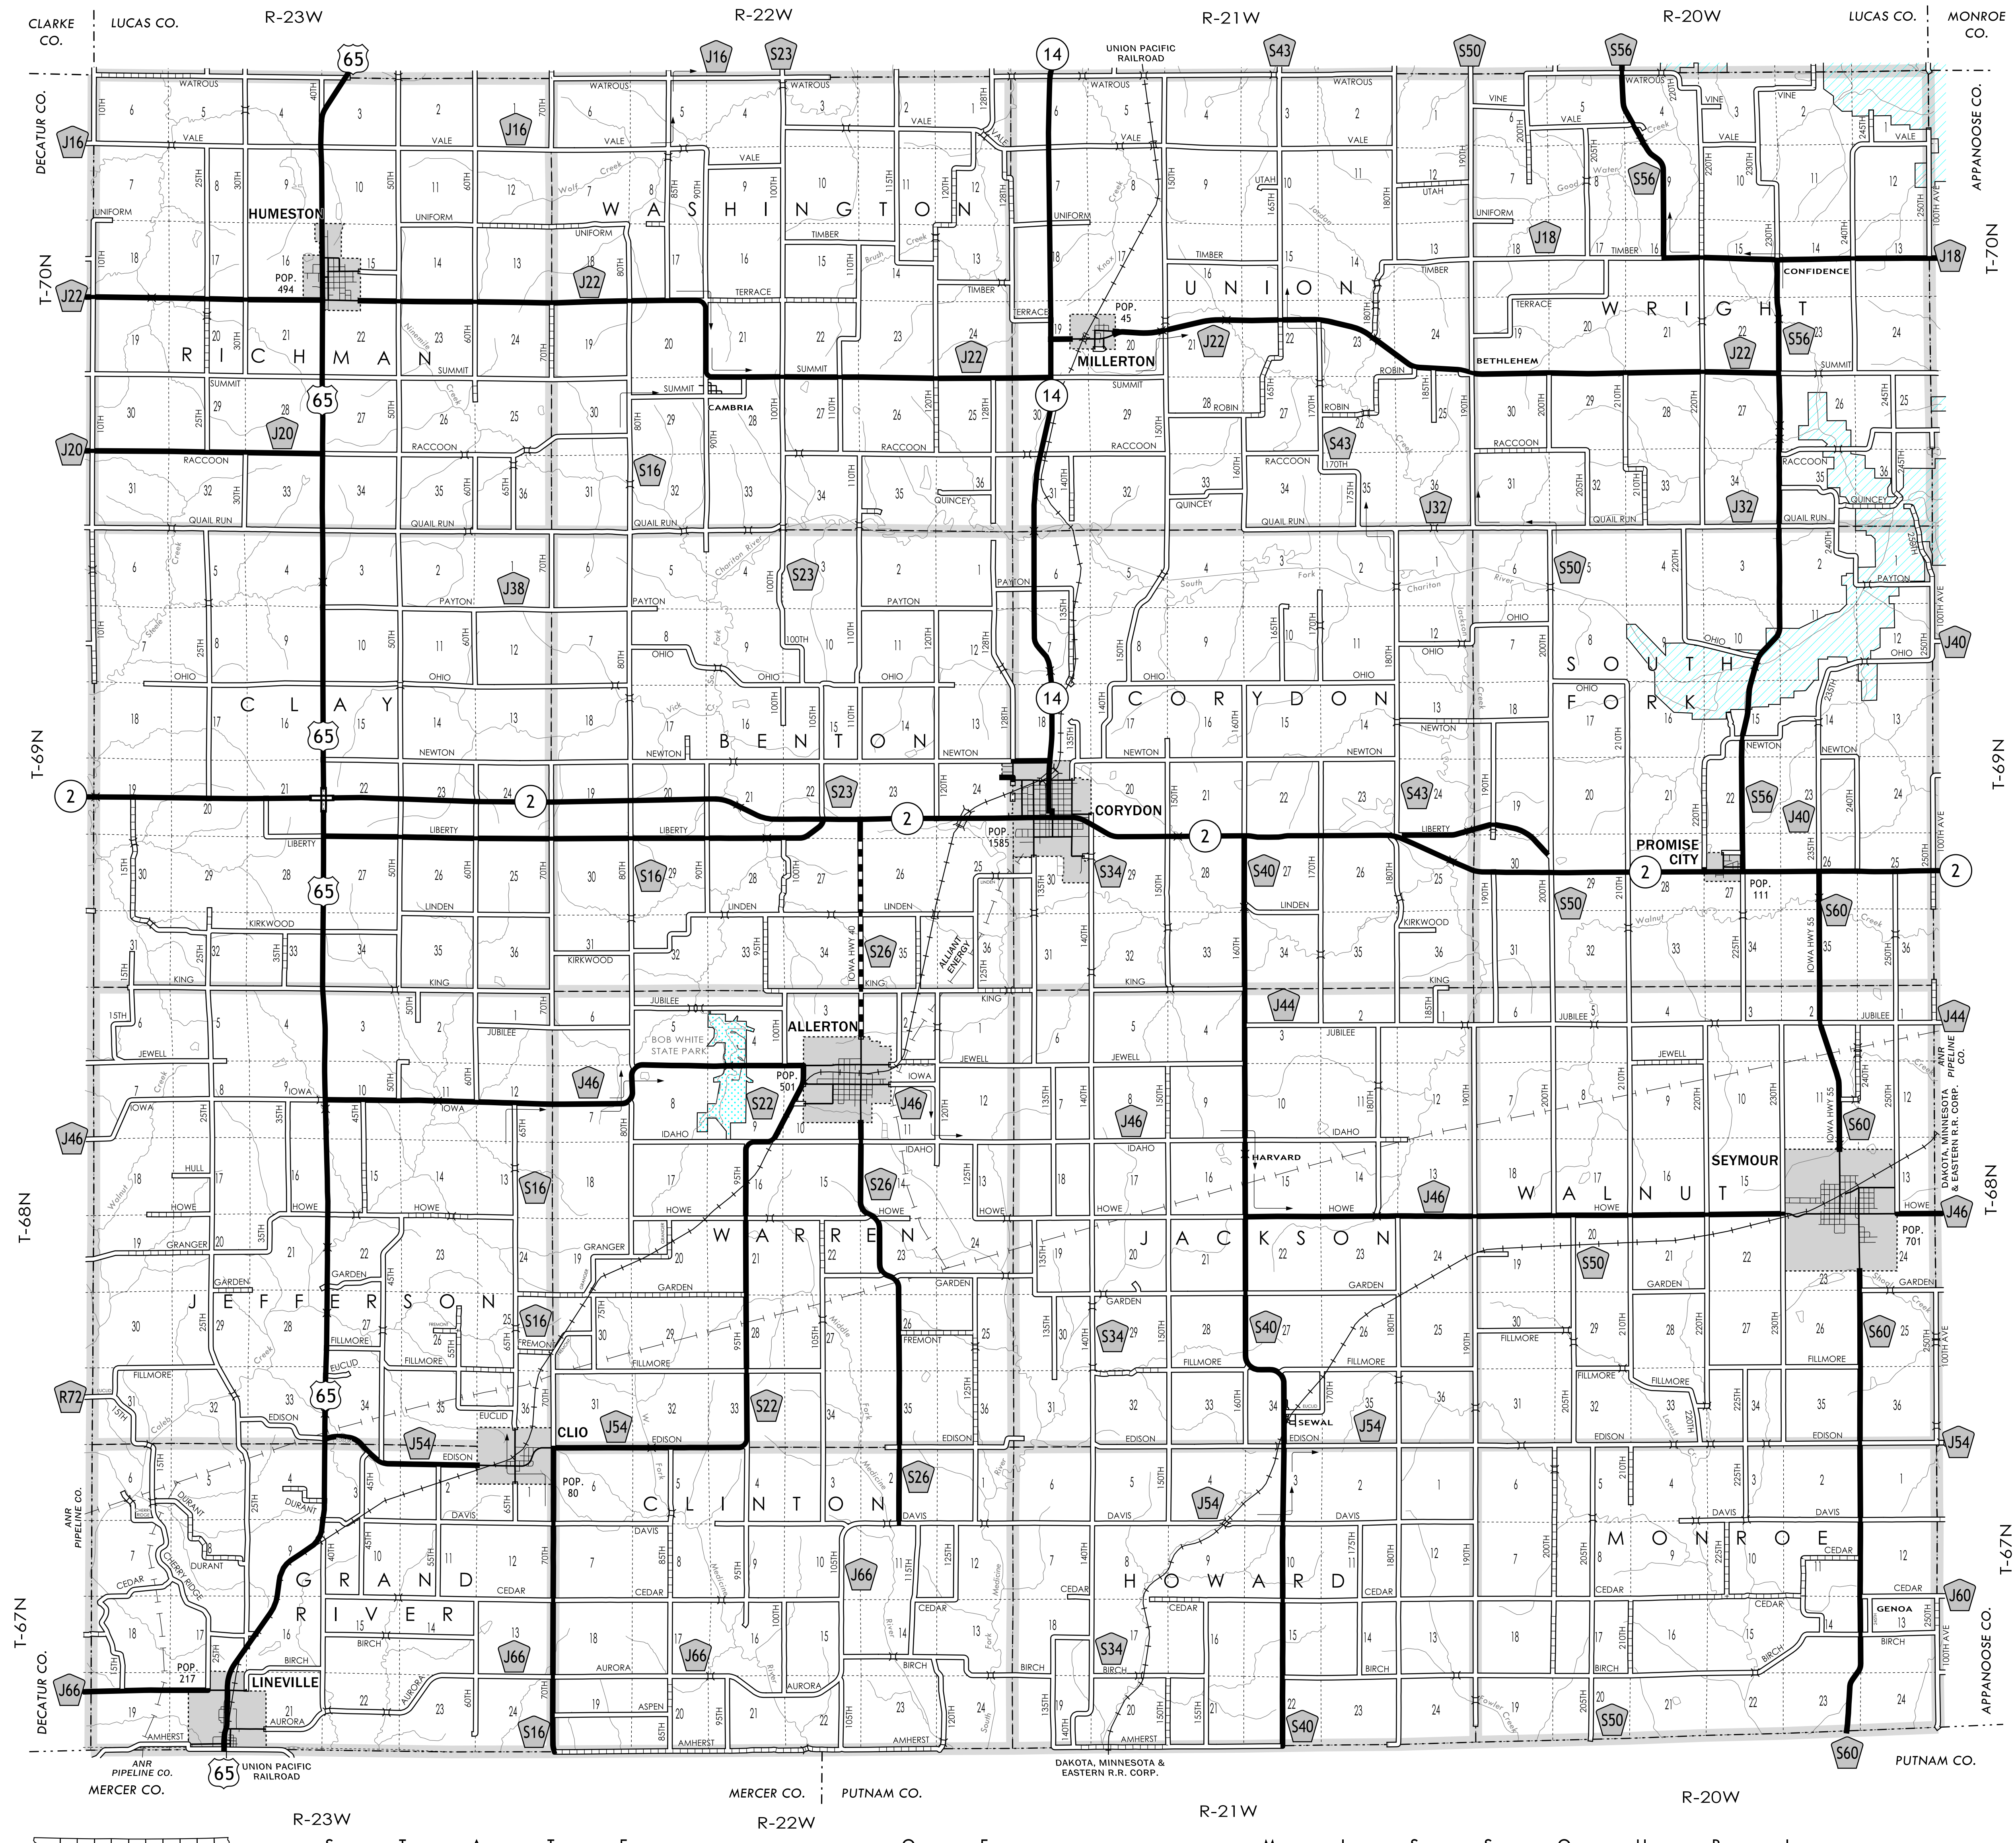

WAYNE COUNTY IOWA

OFFICE OF TRANSPORTATION DATA
Phone: (515) 239-1289
WWW.IOWADOT.GOV/MAPS

In Cooperation With
**United States
Department of Transportation**

JANUARY 1, 2011

LEGEND

- DIVIDED HIGHWAY
- PAVED ROAD
- BITUMINOUS ROAD
- GRAVEL ROAD
- EARTHEN ROAD
- INTERSTATE HIGHWAY
- UNITED STATES HIGHWAY
- STATE HIGHWAY
- COUNTY HIGHWAY
- RAILROAD
- PIPELINE
- AIRPORT
- HYDROLOGY
- BRIDGE
- STATE BOUNDARY
- COUNTY BOUNDARY
- CORPORATE BOUNDARY
- TOWNSHIP LINE
- SECTION LINE
- ROAD NAMES
- UNINCORPORATED PLACE
- STATE PARKS
- STATE INSTITUTIONS
- FEDERAL LAND

S T A T E O F M I S S O U R I