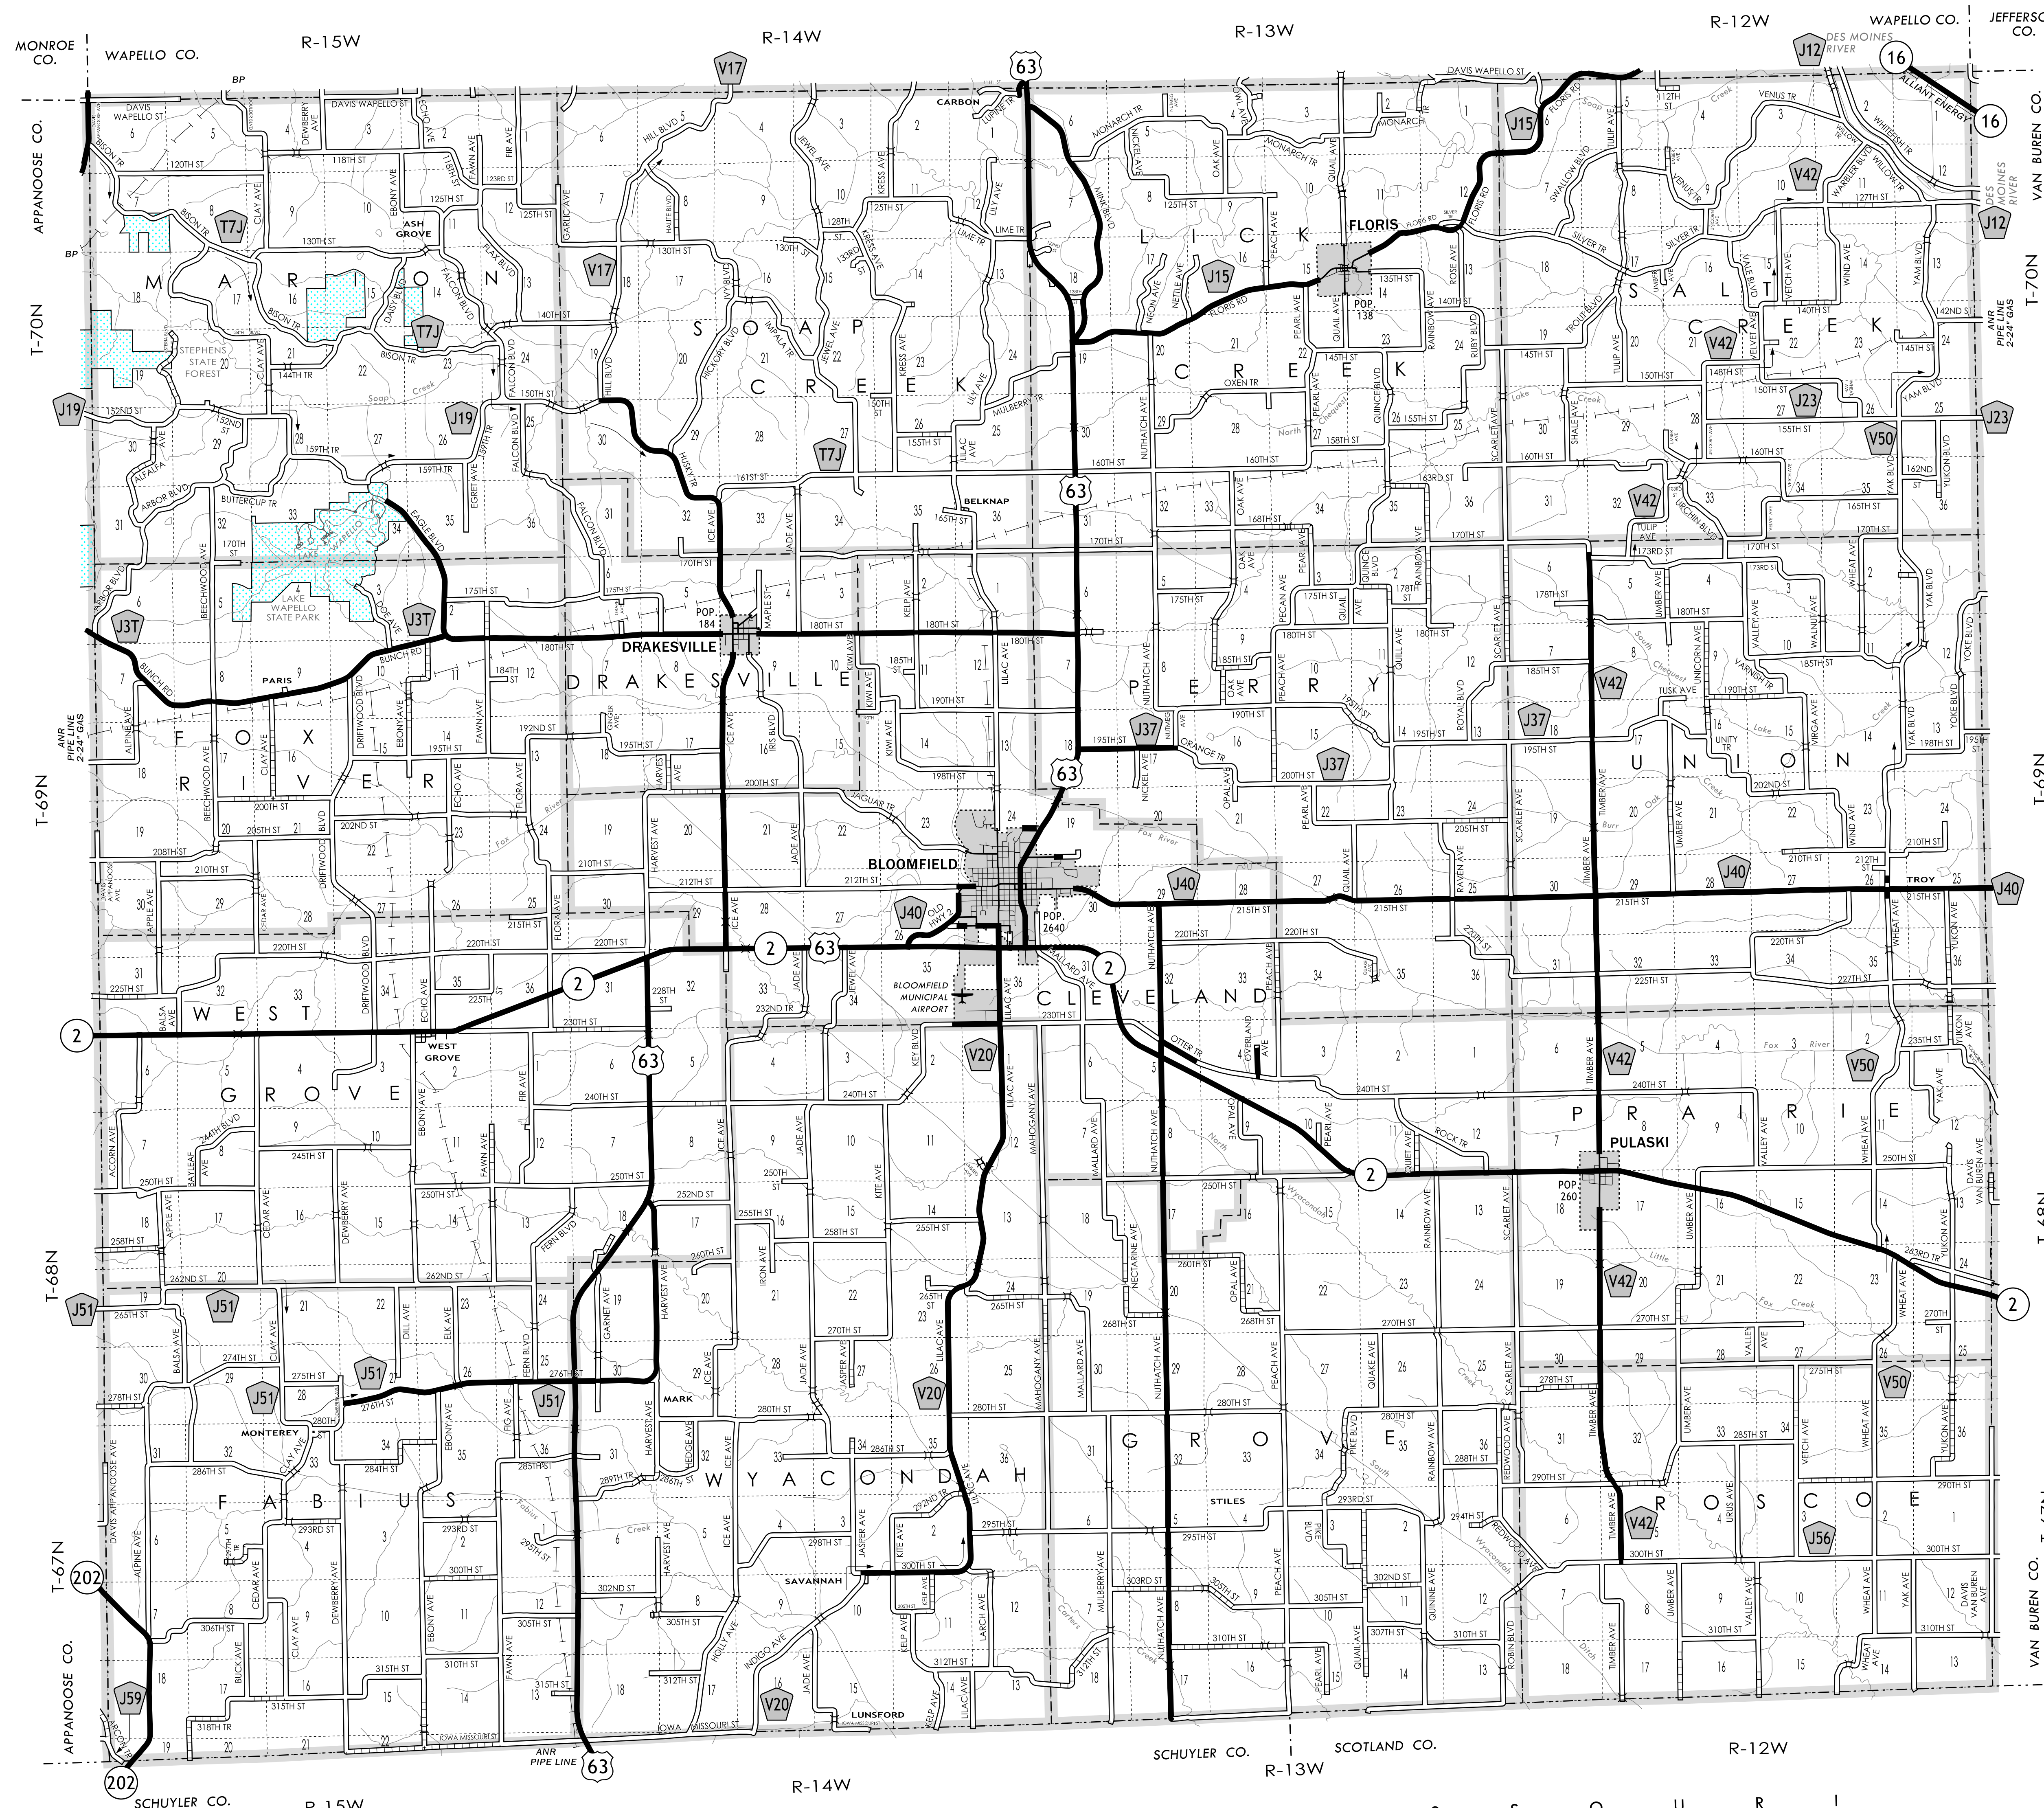

DAVIS COUNTY IOWA

OFFICE OF TRANSPORTATION DATA
Phone: (515) 239-1289
WWW.IOWADOT.GOV/MAPS

In Cooperation With
**United States
Department of Transportation**

JANUARY 1, 2011

9-16-11

LEGEND

- DIVIDED HIGHWAY
- PAVED ROAD
- BITUMINOUS ROAD
- GRAVEL ROAD
- EARTHEN ROAD

- INTERSTATE HIGHWAY
- UNITED STATES HIGHWAY
- STATE HIGHWAY
- COUNTY HIGHWAY

- RAILROAD
- PIPELINE
- AIRPORT
- HYDROLOGY
- BRIDGE

- STATE BOUNDARY
- COUNTY BOUNDARY
- CORPORATE BOUNDARY
- TOWNSHIP LINE
- SECTION LINE
- ROAD NAMES
- UNINCORPORATED PLACE

- STATE PARKS
- STATE INSTITUTIONS
- FEDERAL LAND

S T A T E O F M I S S O U R I