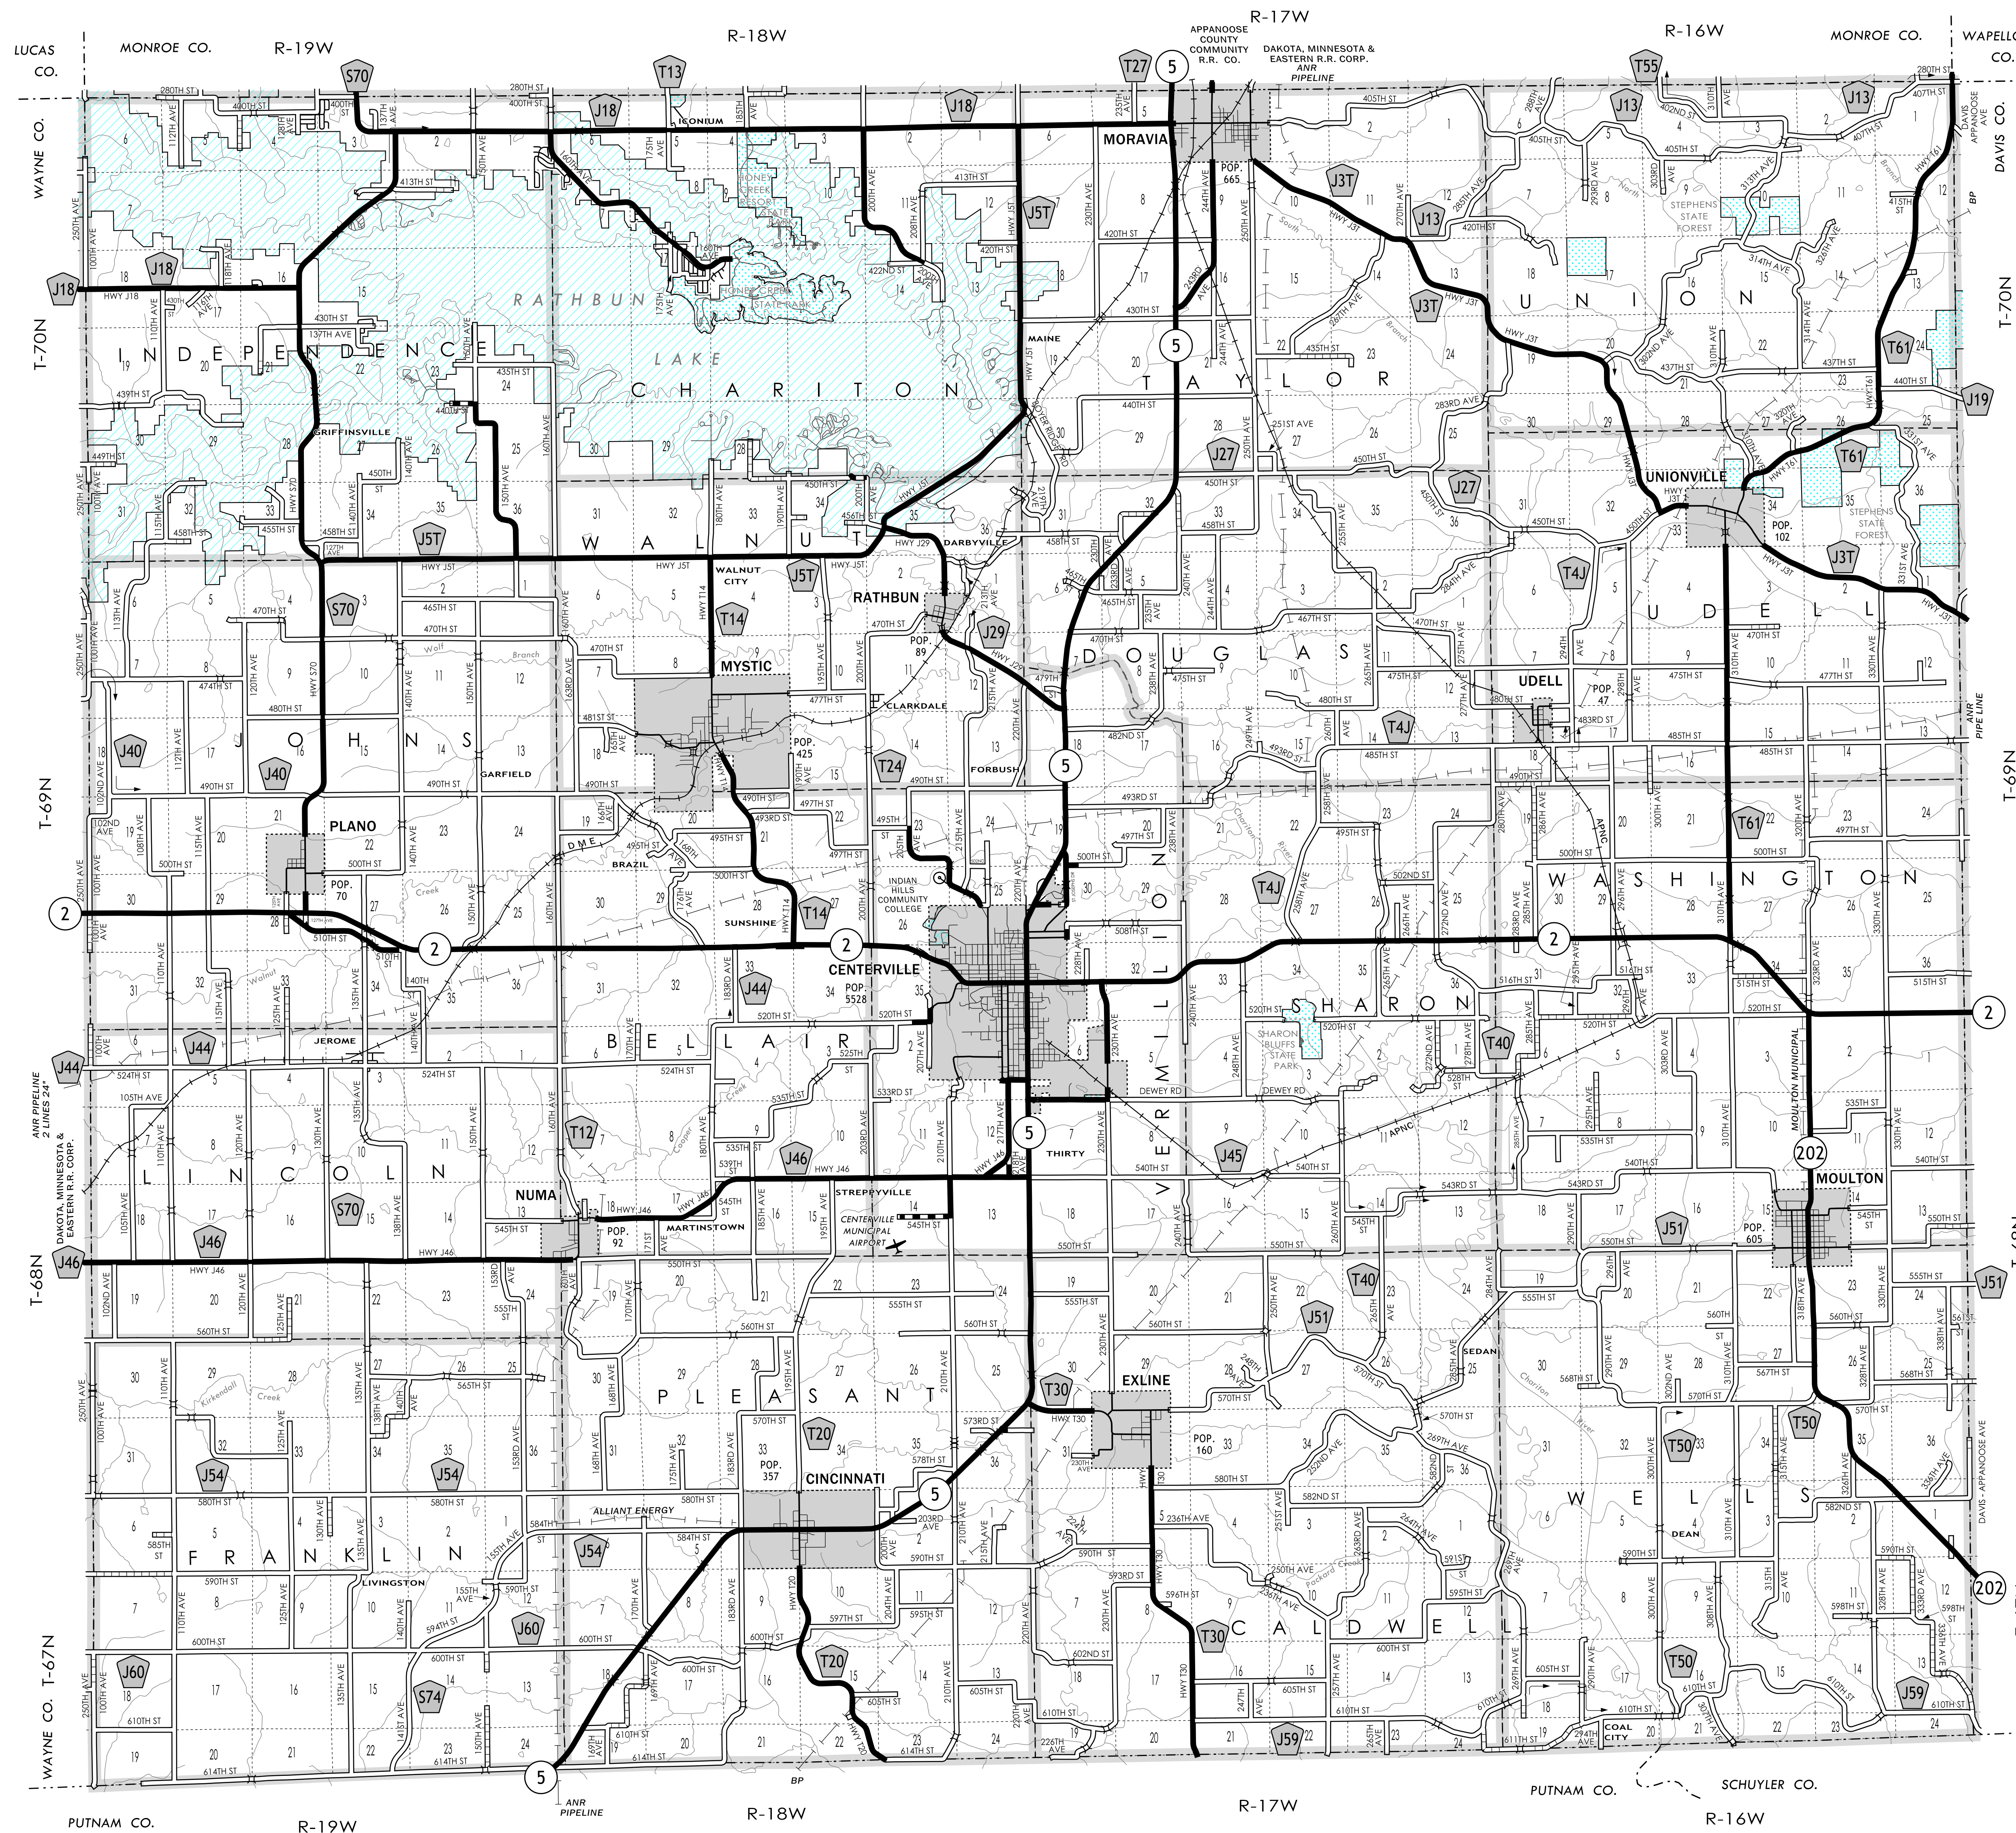

APPANOOSE COUNTY IOWA

OFFICE OF TRANSPORTATION DATA
Phone: (515) 239-1289
WWW.IOWADOT.GOV/MAPS

In Cooperation With
**United States
Department of Transportation**

JANUARY 1, 2011

LEGEND

- DIVIDED HIGHWAY
- PAVED ROAD
- BITUMINOUS ROAD
- GRAVEL ROAD
- EARTHEN ROAD
- INTERSTATE HIGHWAY
- UNITED STATES HIGHWAY
- STATE HIGHWAY
- COUNTY HIGHWAY
- RAILROAD
- PIPELINE
- AIRPORT
- HYDROLOGY
- BRIDGE
- STATE BOUNDARY
- COUNTY BOUNDARY
- CORPORATE BOUNDARY
- TOWNSHIP LINE
- SECTION LINE
- ROAD NAMES
- UNINCORPORATED PLACE
- STATE PARKS
- STATE INSTITUTIONS
- FEDERAL LAND

S T A T E O F M I S S O U R I