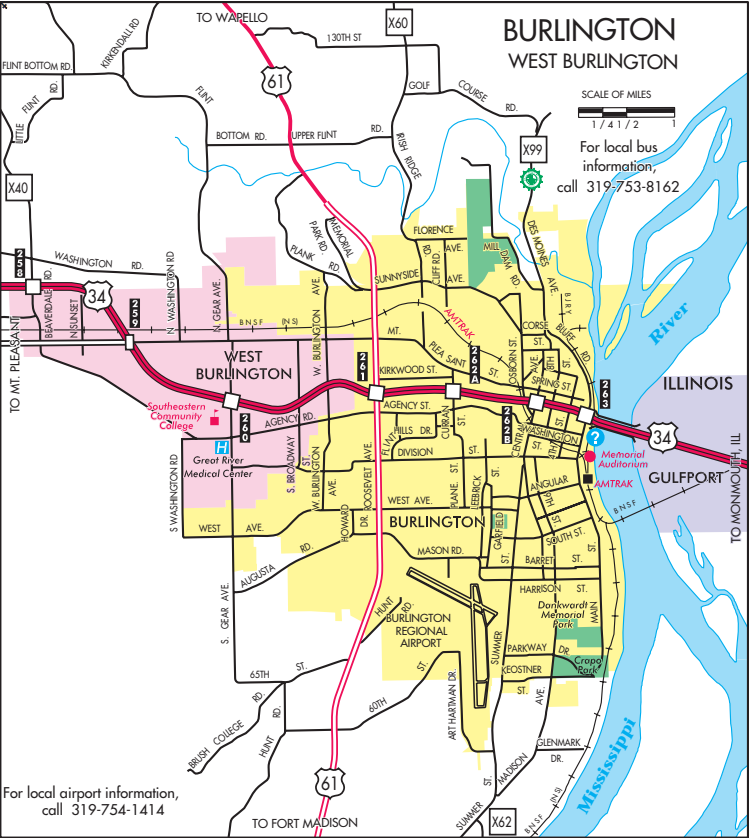

BURLINGTON WEST BURLINGTON

For local bus information,
call 319-753-8162

Southeastern Community College

Great River Medical Center

ILLINOIS

GULFPORT

BURLINGTON

BURLINGTON REGIONAL AIRPORT

Donkward Memorial Park

Cropo Park

For local airport information,
call 319-754-1414

TO FORT MADISON

TO MONMOUTH, ILL.