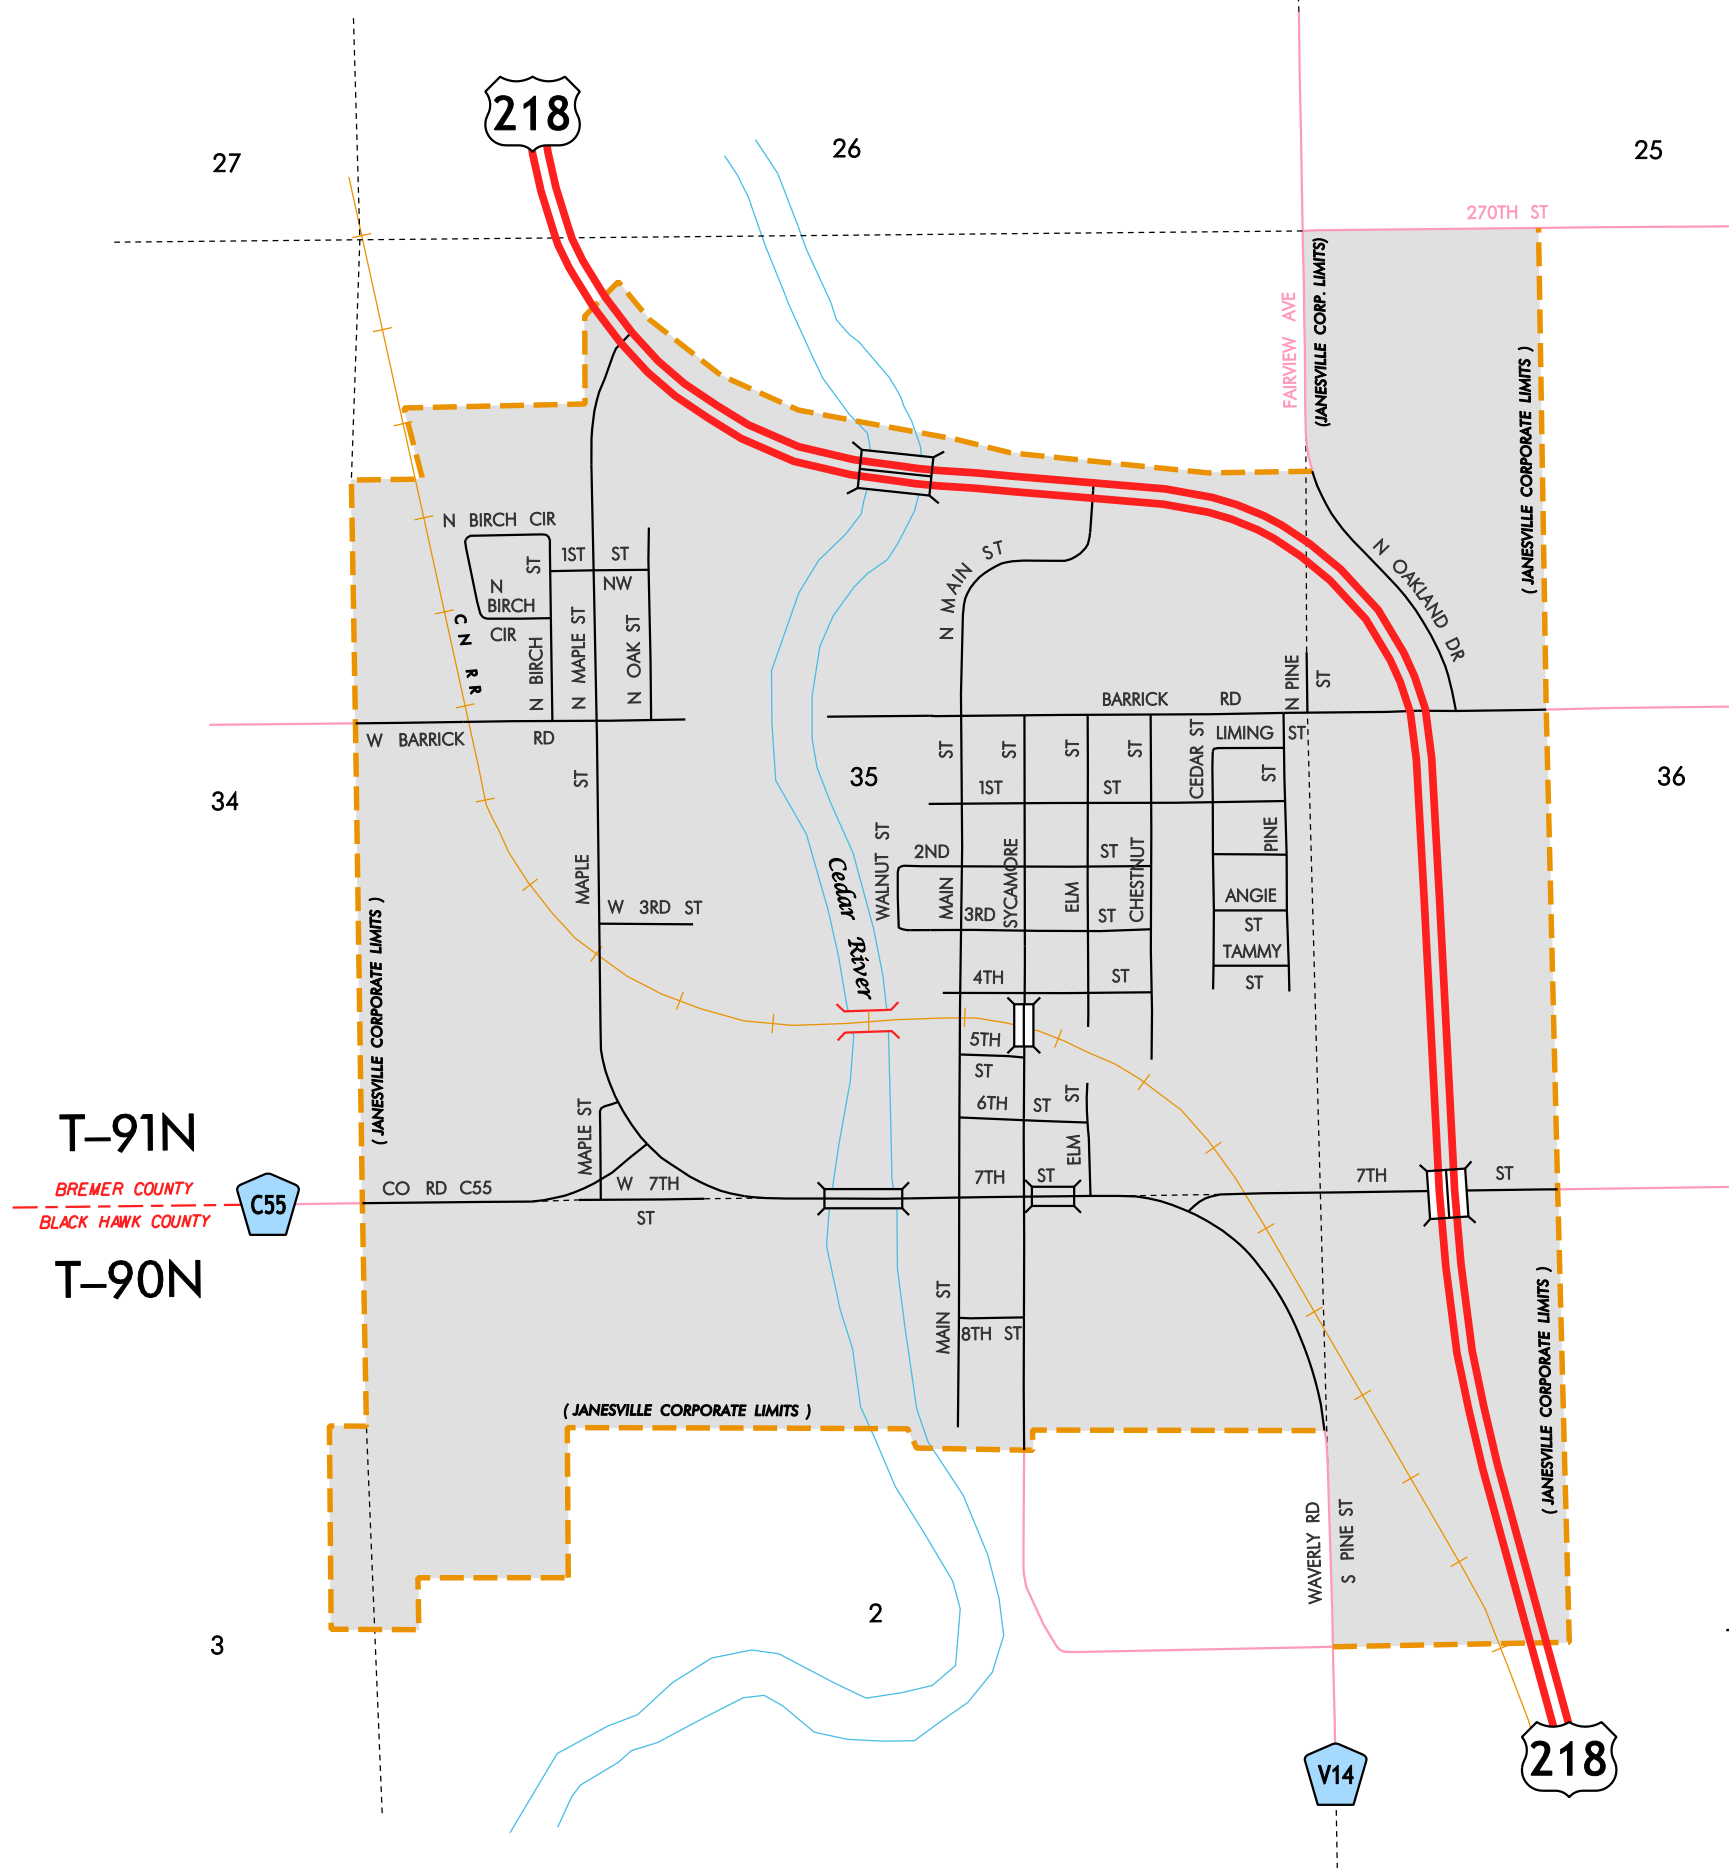

R-14W

LEGEND

- INTERSTATE ROUTE
- FREEWAY OR EXPRESSWAY ROUTE
- U.S. NUMBERED ROUTE
- BUSINESS ROUTE
- STATE NUMBERED ROUTE
- UNSIGNED ROUTE
- COUNTY NUMBERED ROUTE
- SECONDARY ROAD OR ADJOINING CITY STREET
- CITY STREET
- PARK, INSTITUTION, OR FEDERAL ROAD
- RAILROAD
- CORPORATION LINE
- SECTION LINE
- CUL-DE-SAC
- SECTION, TOWNSHIP & RANGE NUMBERS

**HIGHWAY AND STREET MAP
OF
JANESVILLE
IOWA**

PREPARED BY
 IOWA DEPARTMENT OF TRANSPORTATION
 PLANNING, PROGRAMMING, AND MODAL DIVISION
 OFFICE OF TRANSPORTATION DATA
 PHONE (515) 239-1289
 IN COOPERATION WITH
 UNITED STATES DEPARTMENT OF TRANSPORTATION
 FEDERAL HIGHWAY ADMINISTRATION