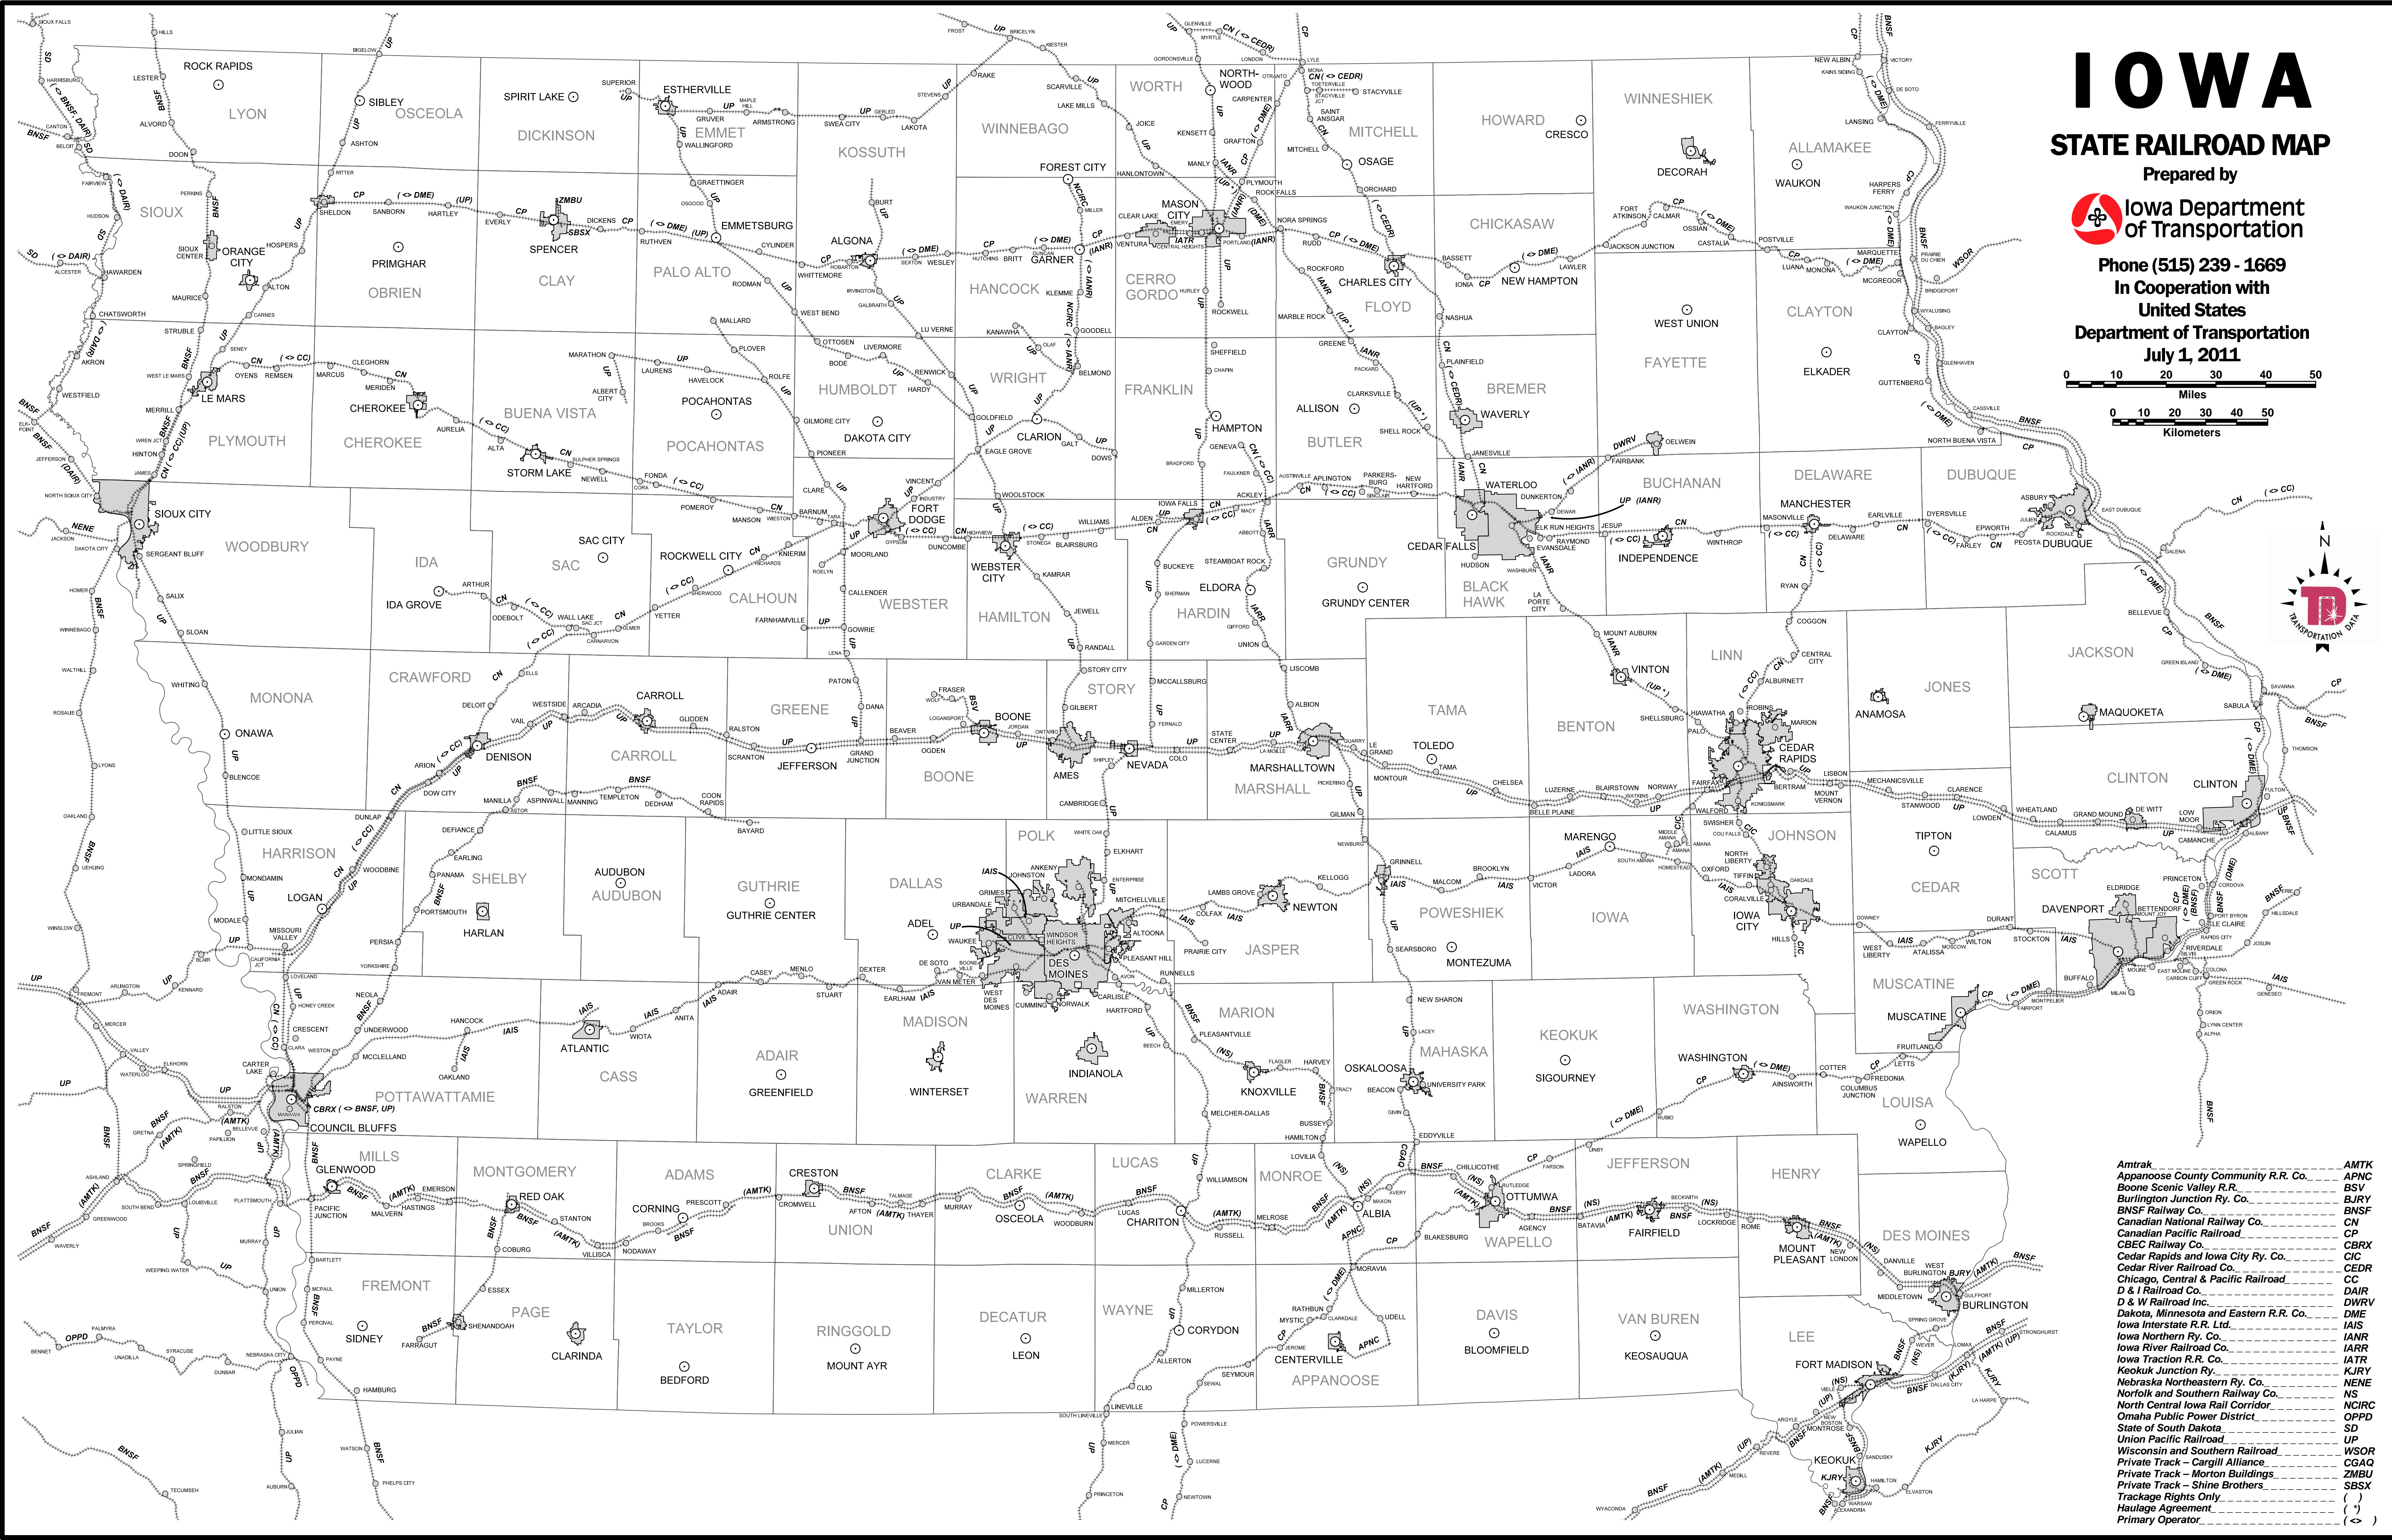

IOWA

STATE RAILROAD MAP

Prepared by
 Iowa Department of Transportation
 Phone (515) 239-1669
 In Cooperation with
 United States
 Department of Transportation
 July 1, 2011

Amtrak	AMTK
Appanoose County Community R.R. Co.	APNC
Boone Scenic Valley R.R.	BSV
Burlington Junction Ry. Co.	BURY
BNSF Railway Co.	BNSF
Canadian National Railway Co.	CN
Canadian Pacific Railway Co.	CP
CBEC Railway Co.	CBRX
Cedar Rapids and Iowa City Ry. Co.	CIC
Cedar River Railroad Co.	CDRR
Chicago, Central & Pacific Railroad	CC
D & I Railroad Co.	DAIR
D & W Railroad Inc.	DWRV
Dakota, Minnesota and Eastern R.R. Co.	DME
Iowa Interstate R.R. Ltd.	IAIS
Iowa Northern Ry. Co.	IANR
Iowa River Railroad Co.	IARR
Iowa Traction R.R. Co.	IATR
Keokuk Junction Ry.	KJRY
Keokuk Northeastern Ry. Co.	NENE
Norfolk and Southern Railway Co.	NS
North Central Iowa Rail Corridor	NCIRC
Omaha Public Power District	OPPD
State of South Dakota	SD
Union Pacific Railroad	UP
Wisconsin and Southern Railroad	WSOR
Private Track - Cargill Alliance	CGAQ
Private Track - Morton Buildings	ZMBU
Private Track - Shine Brothers	SBSX
Trackage Rights Only	()
Haulage Agreement	()
Primary Operator	(< >)