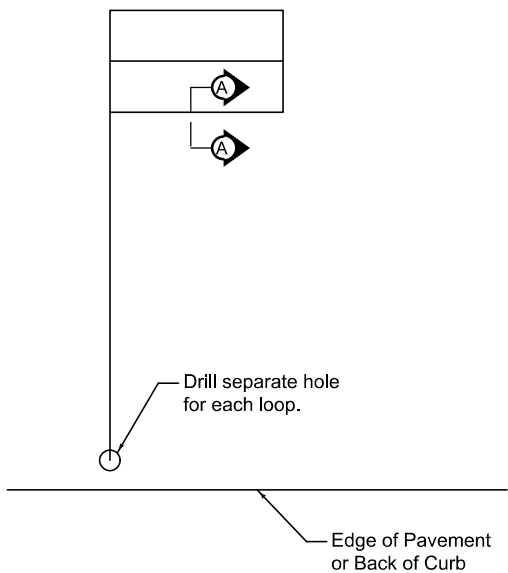

DETECTOR CONDUIT ENTRY

	REVISION 1 2022 Edition	
	SUDAS 8010.104	
	SHEET 1 of 2	
SUDAS Standard Specifications		
INDUCTIVE LOOP VEHICLE DETECTORS		

BICYCLE QUADRUPOLE LOOP DETECTOR

FIGURE 8010.104 SHEET 2 OF 2

	REVISION 1 2022 Edition
	8010.104
	SHEET 2 of 2
SUDAS Standard Specifications	
INDUCTIVE LOOP VEHICLE DETECTORS	