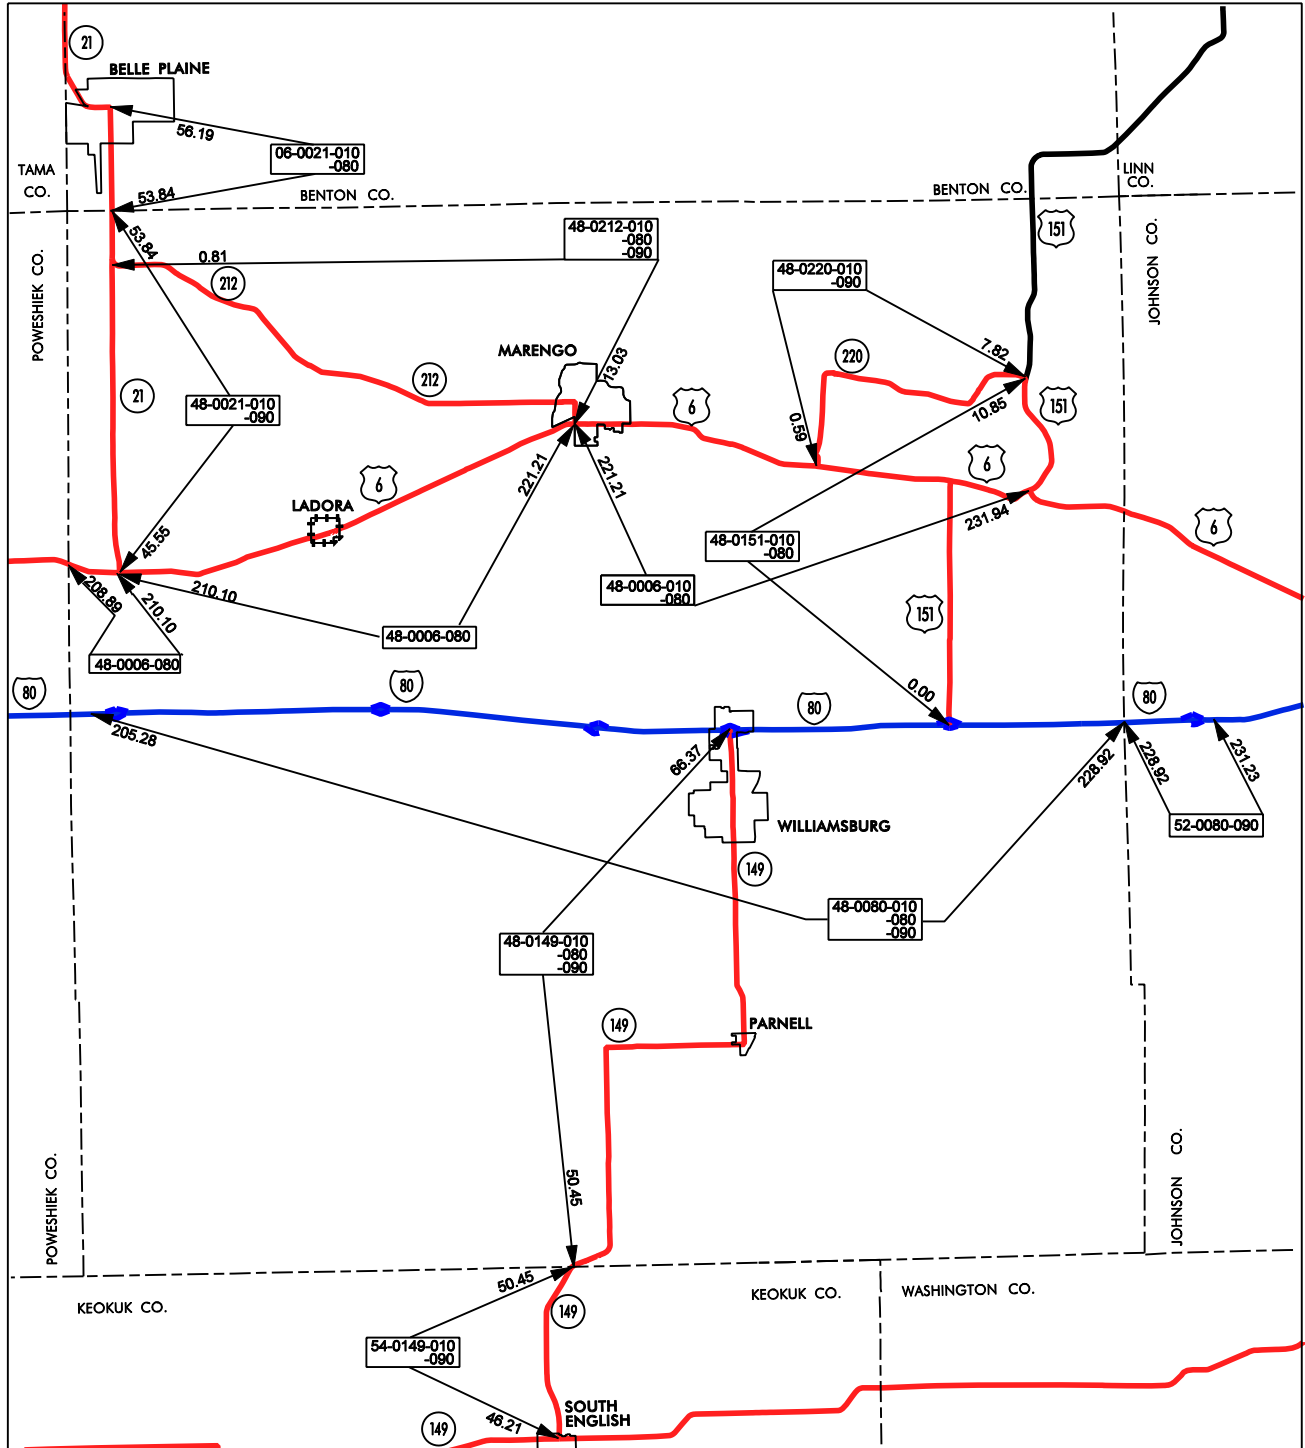

WILLIAMSBURG GARAGE AREA Cost Center 556606

- Service Level A
- Service Level B
- Service Level C