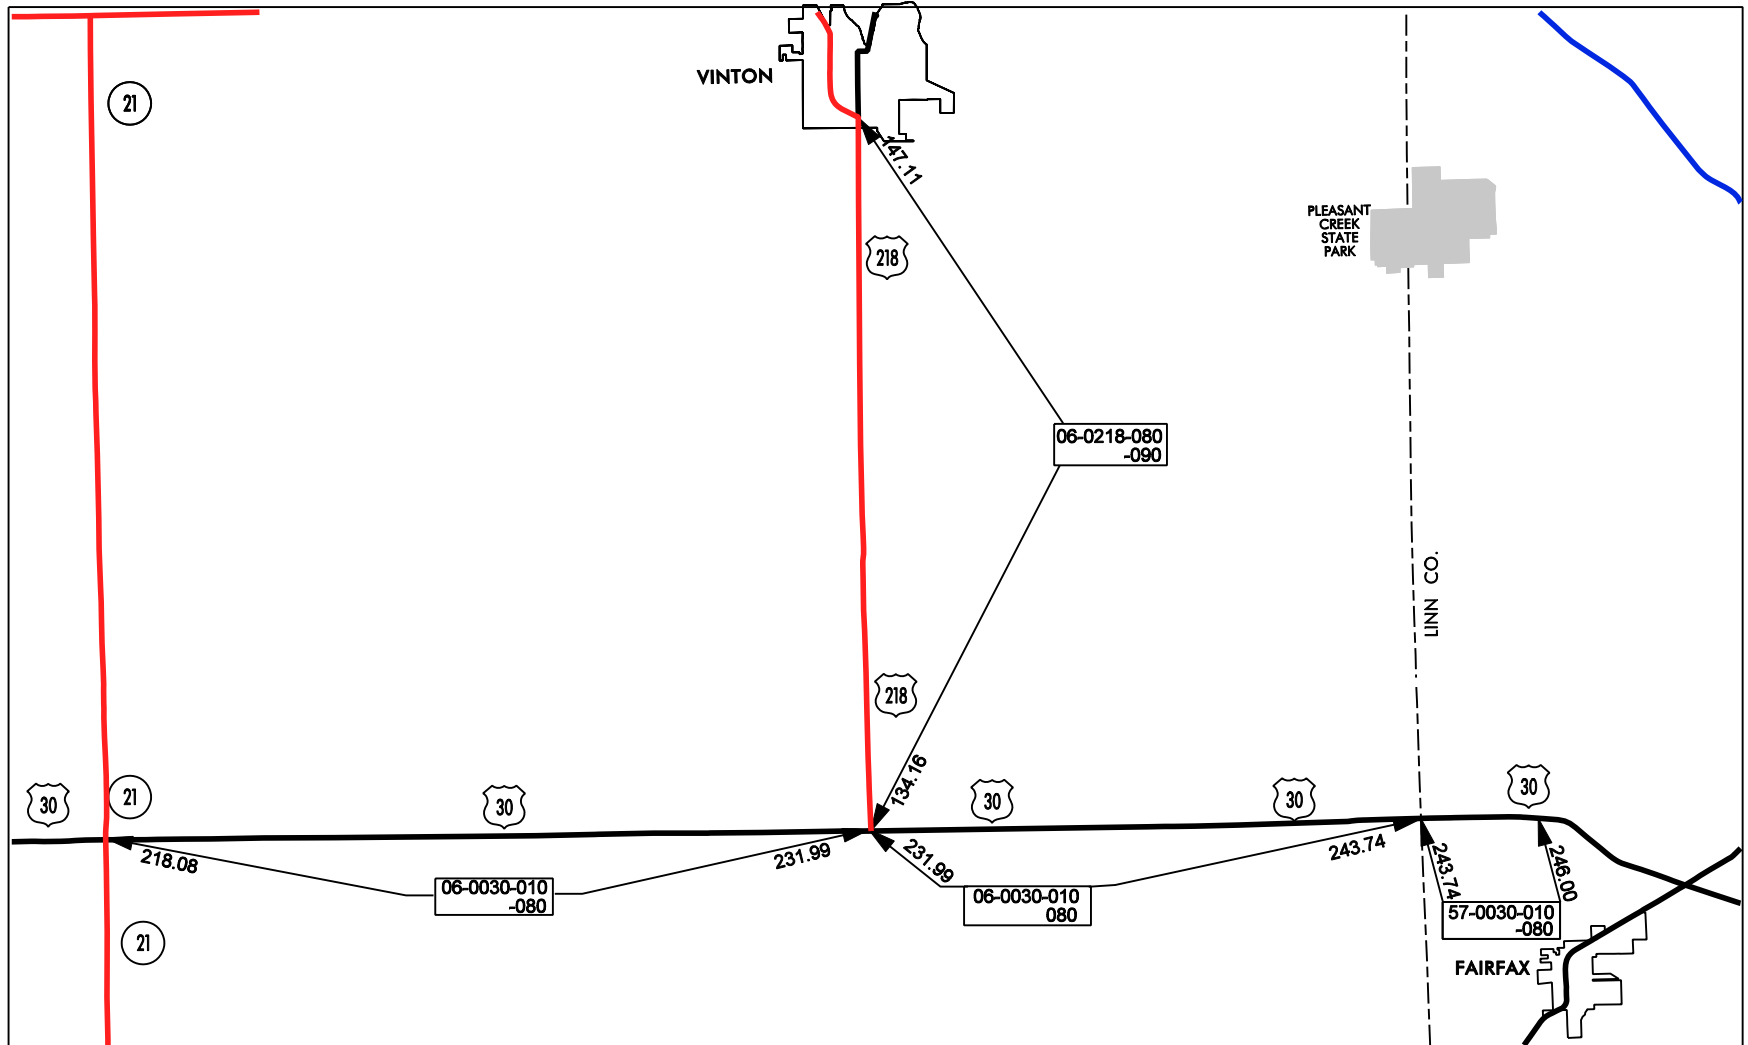

# NEWHALL GARAGE AREA - Cost Center 556603

-  Service Level A
-  Service Level B
-  Service Level C

BENTON  
  
COUNTY