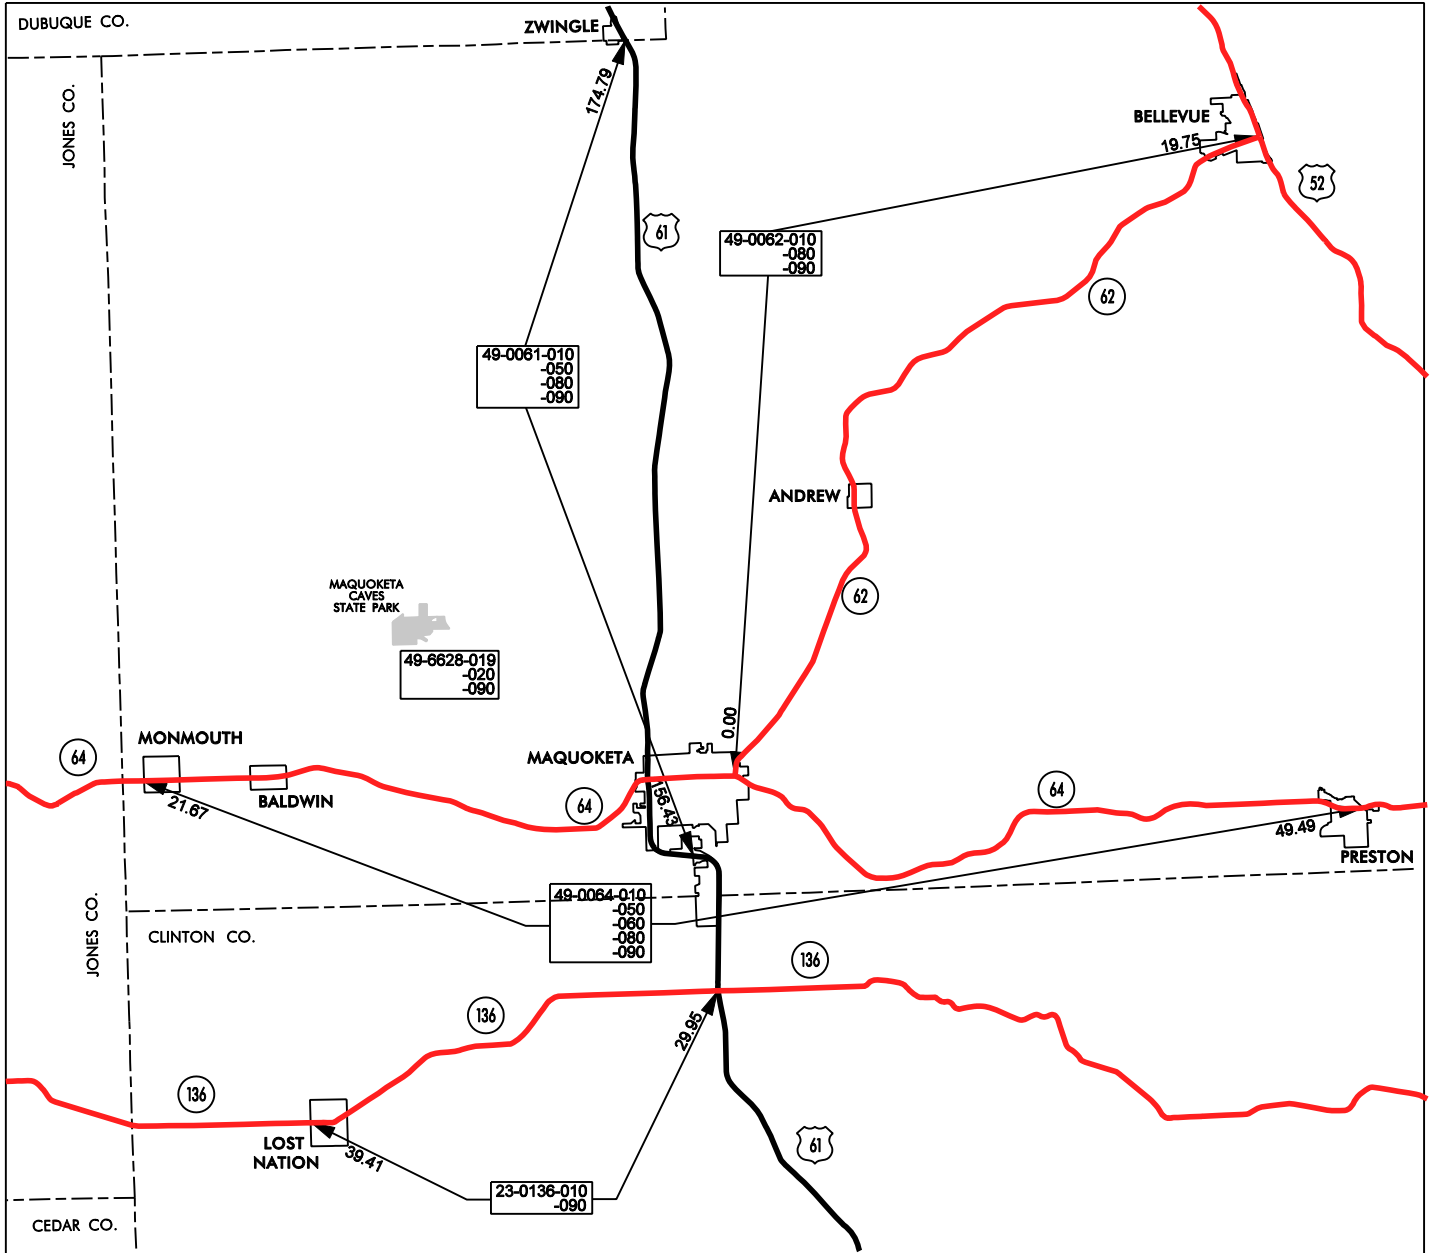

MAQUOKETA GARAGE AREA

Cost Center 556808

- █ Service Level A
- █ Service Level B
- █ Service Level C

JACKSON
49
 COUNTY