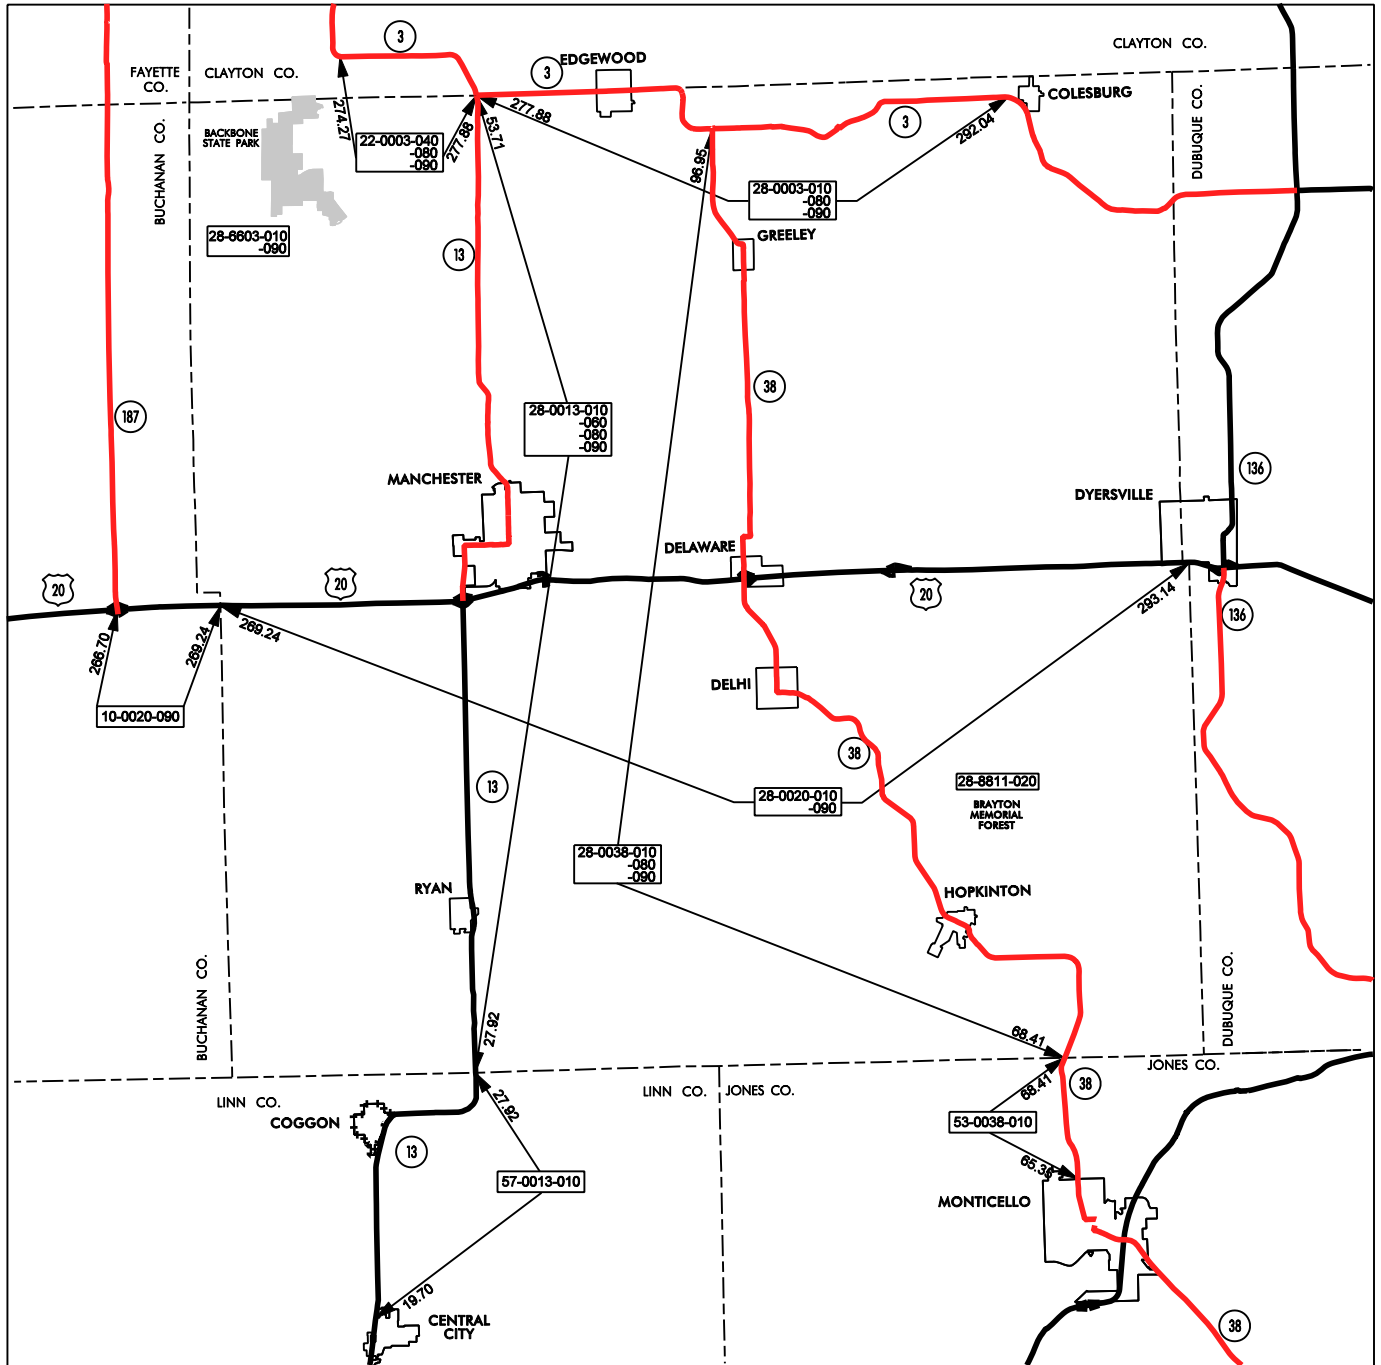

# MANCHESTER GARAGE AREA

## Cost Center 556605

- Service Level A
- Service Level B
- Service Level C

DELAWARE

28

COUNTY