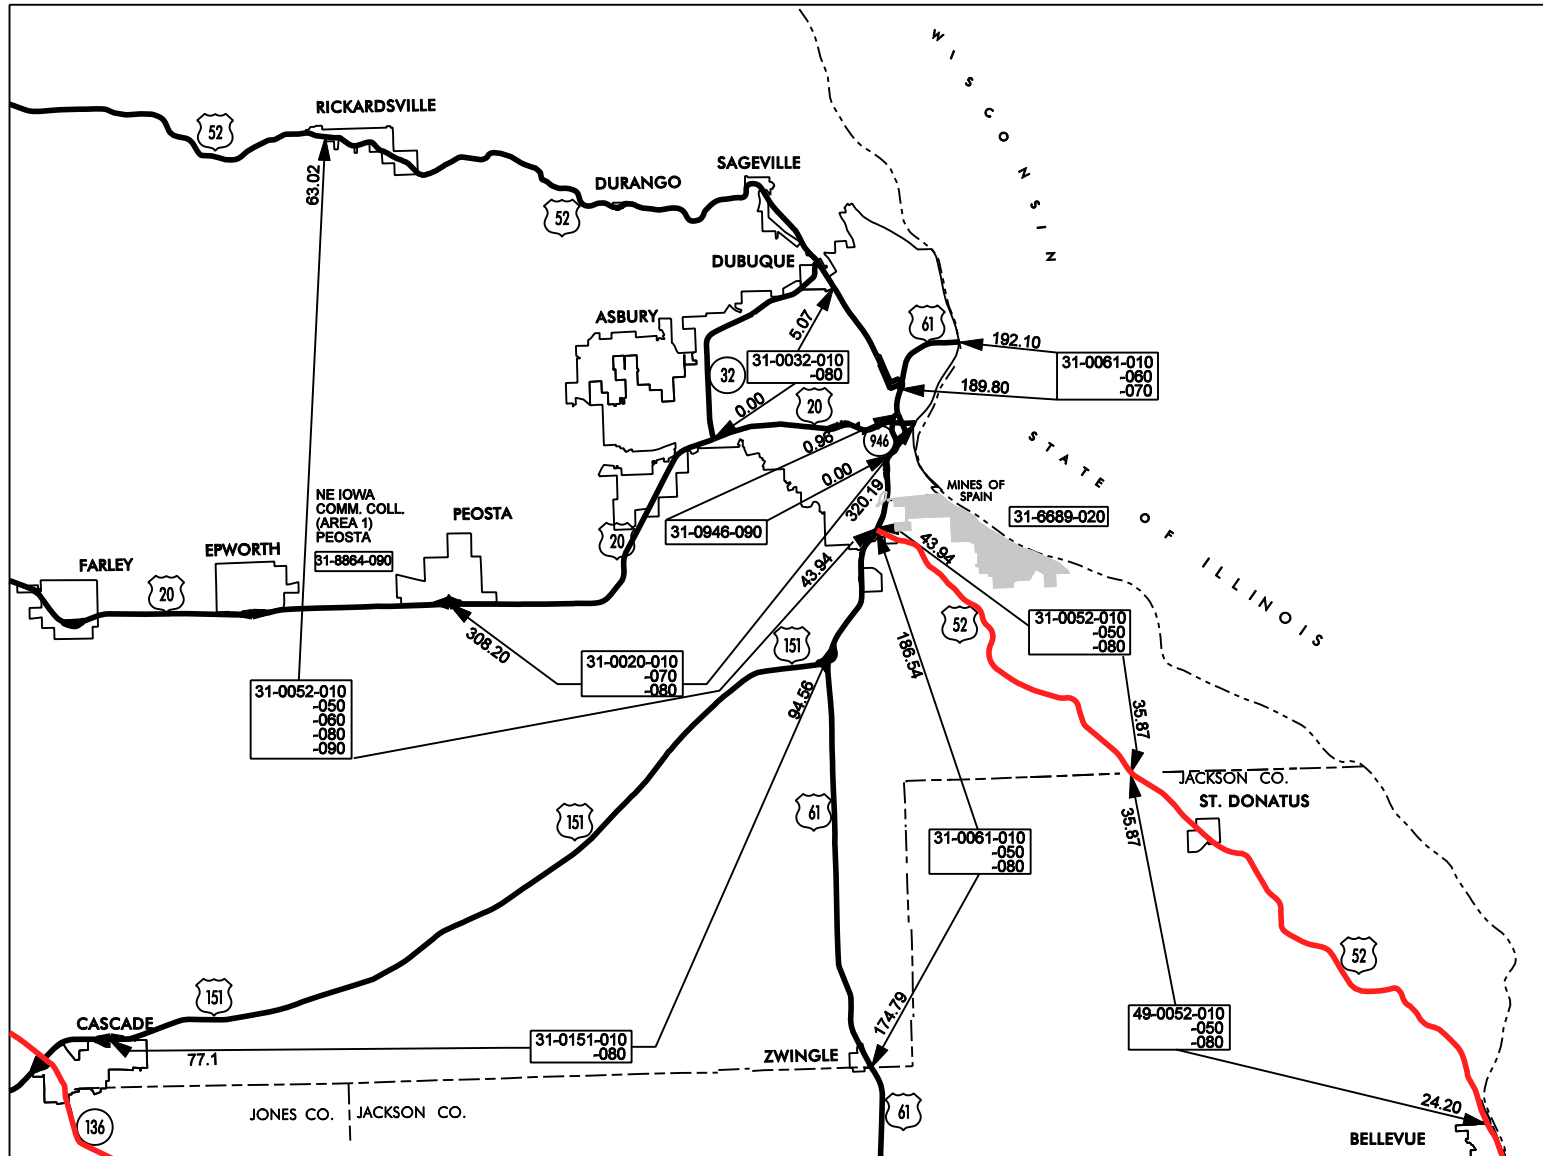

# DUBUQUE GARAGE AREA - Cost Center 556806

- Service Level A
- Service Level B
- Service Level C

DUBUQUE

31  
COUNTY