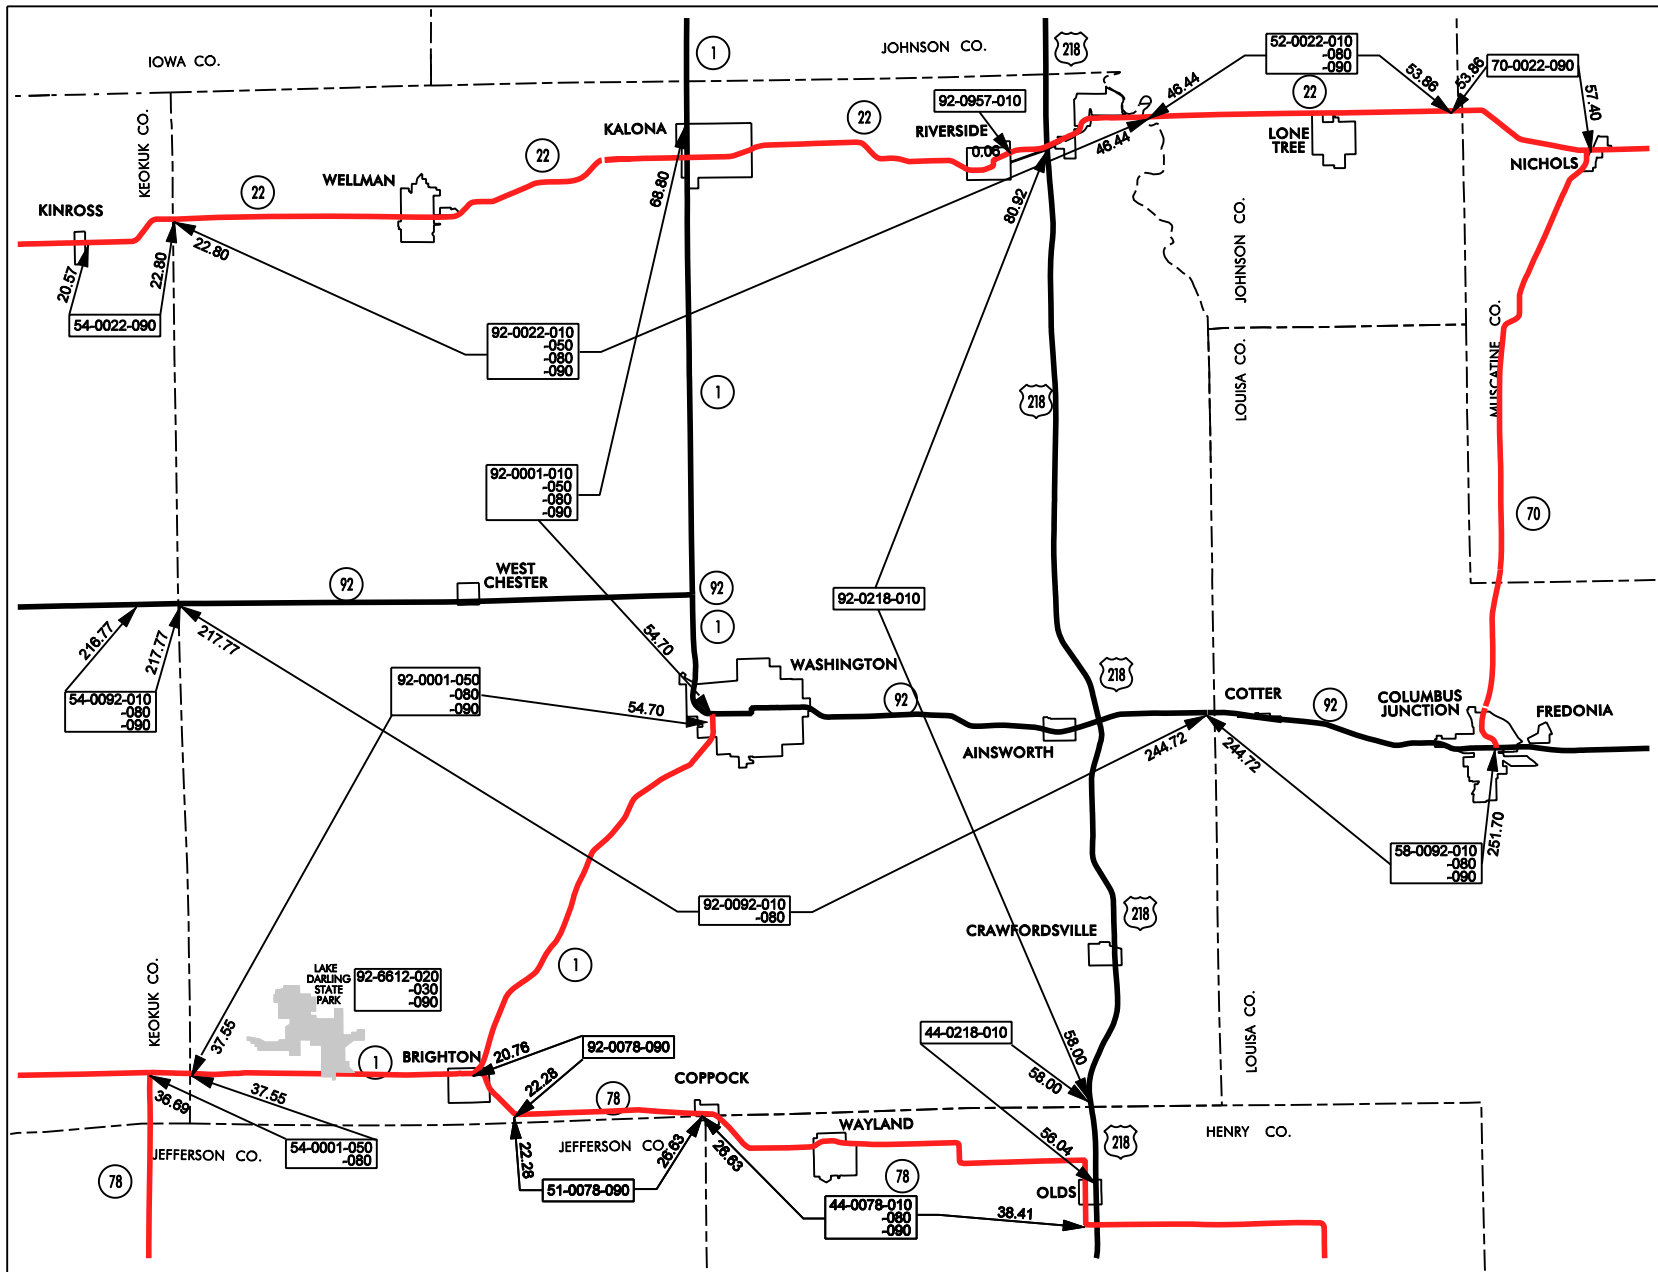

WASHINGTON GARAGE AREA -- Cost Center 555892

- Service Level A
- Service Level B
- Service Level C

WASHINGTON

 COUNTY