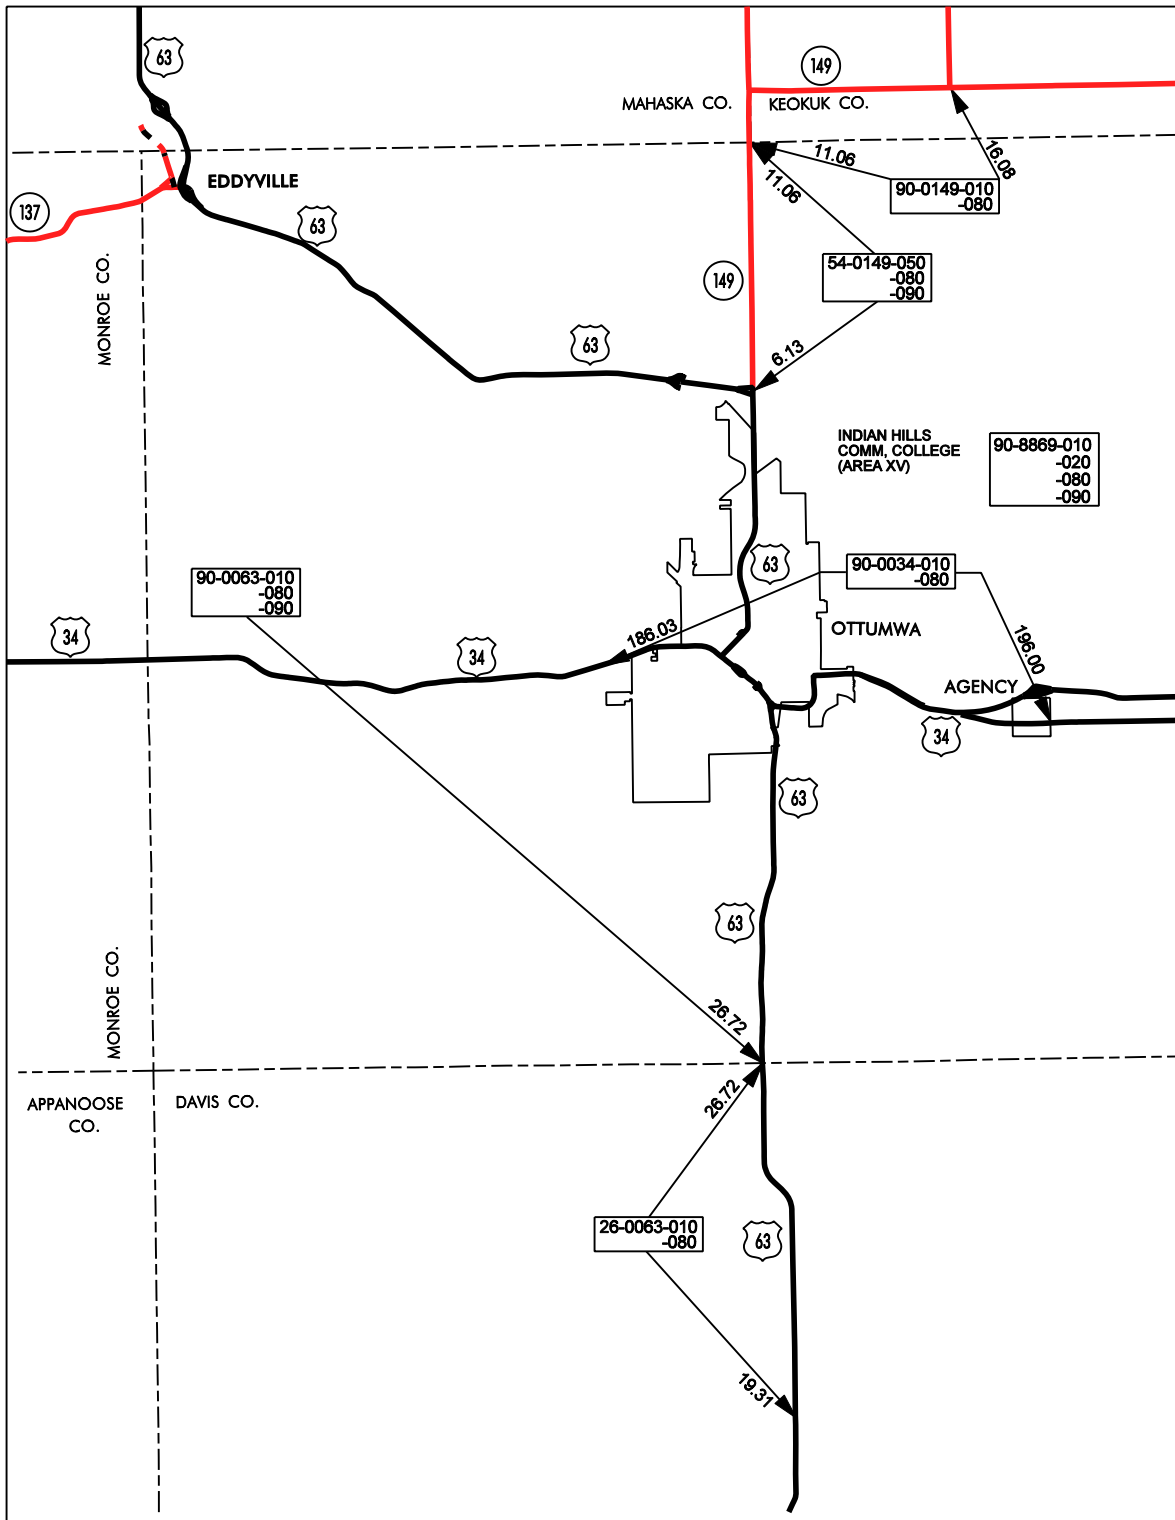

OTTUMWA GARAGE AREA

Cost Center 555690

- Service Level A
- Service Level B
- Service Level C

WAPELLO

COUNTY