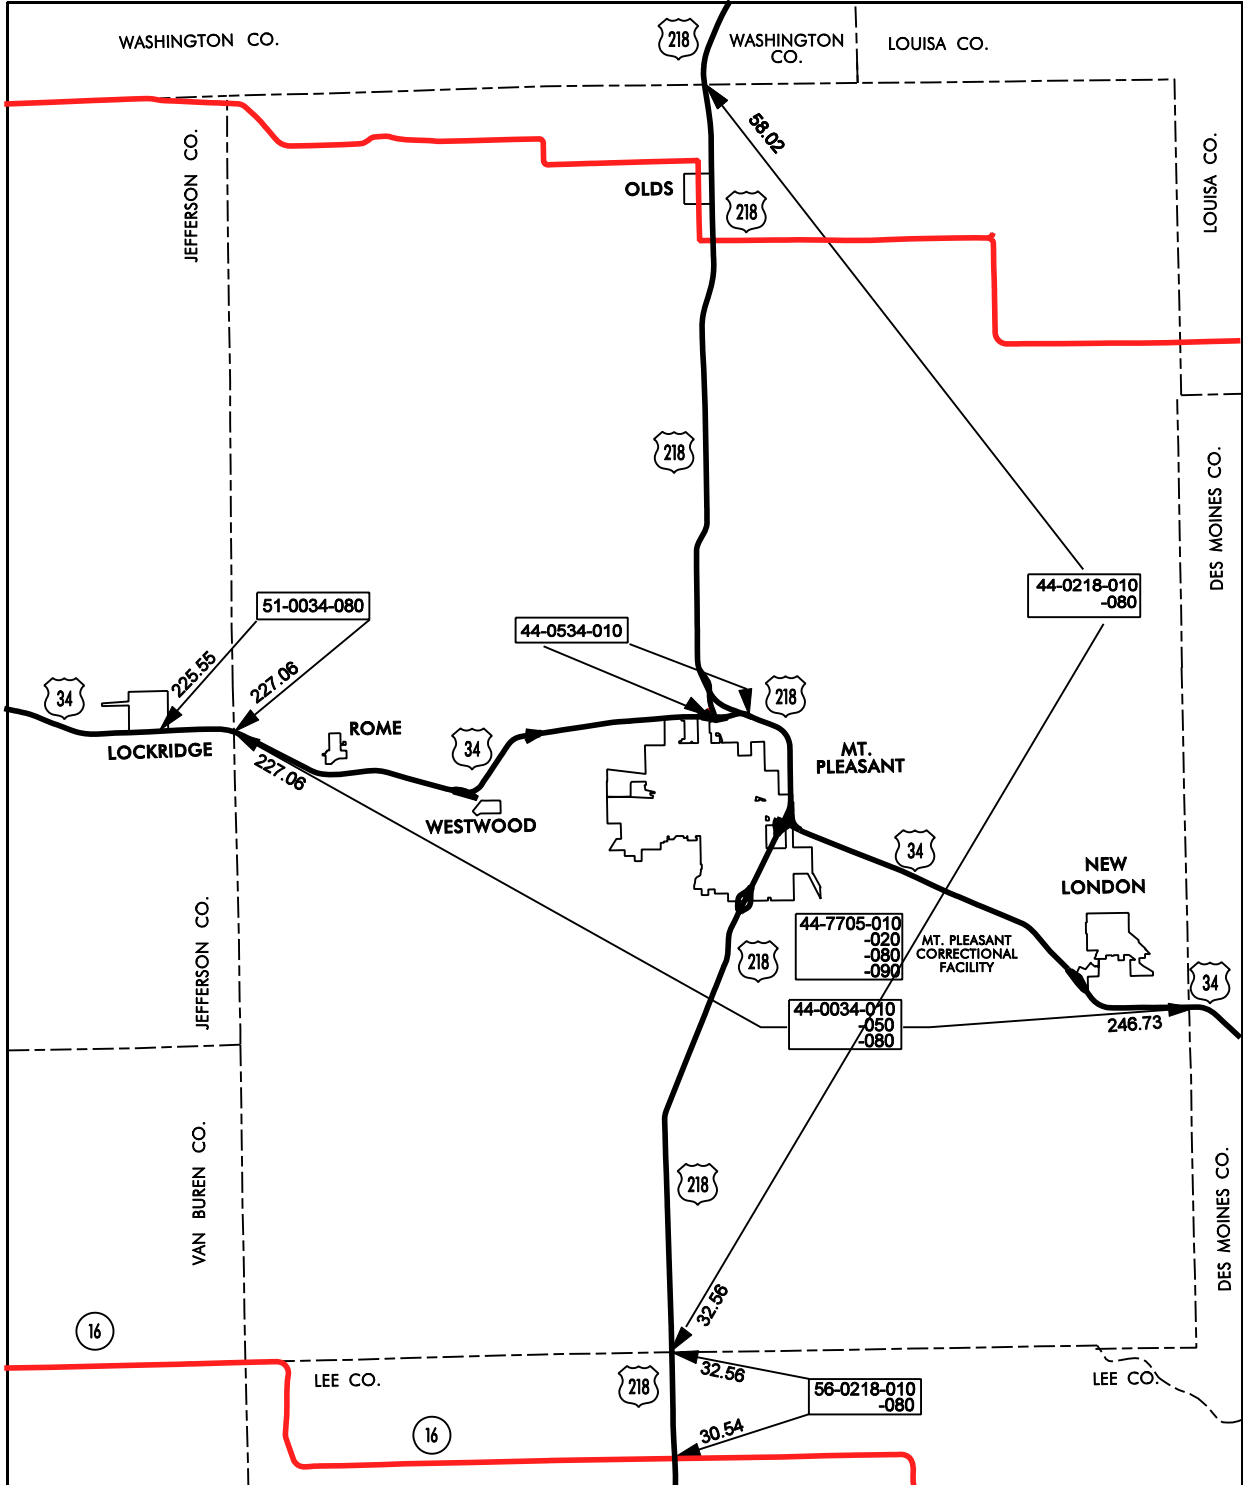

# MOUNT PLEASANT GARAGE AREA

## Cost Center 555844

- Service Level A
- Service Level B
- Service Level C