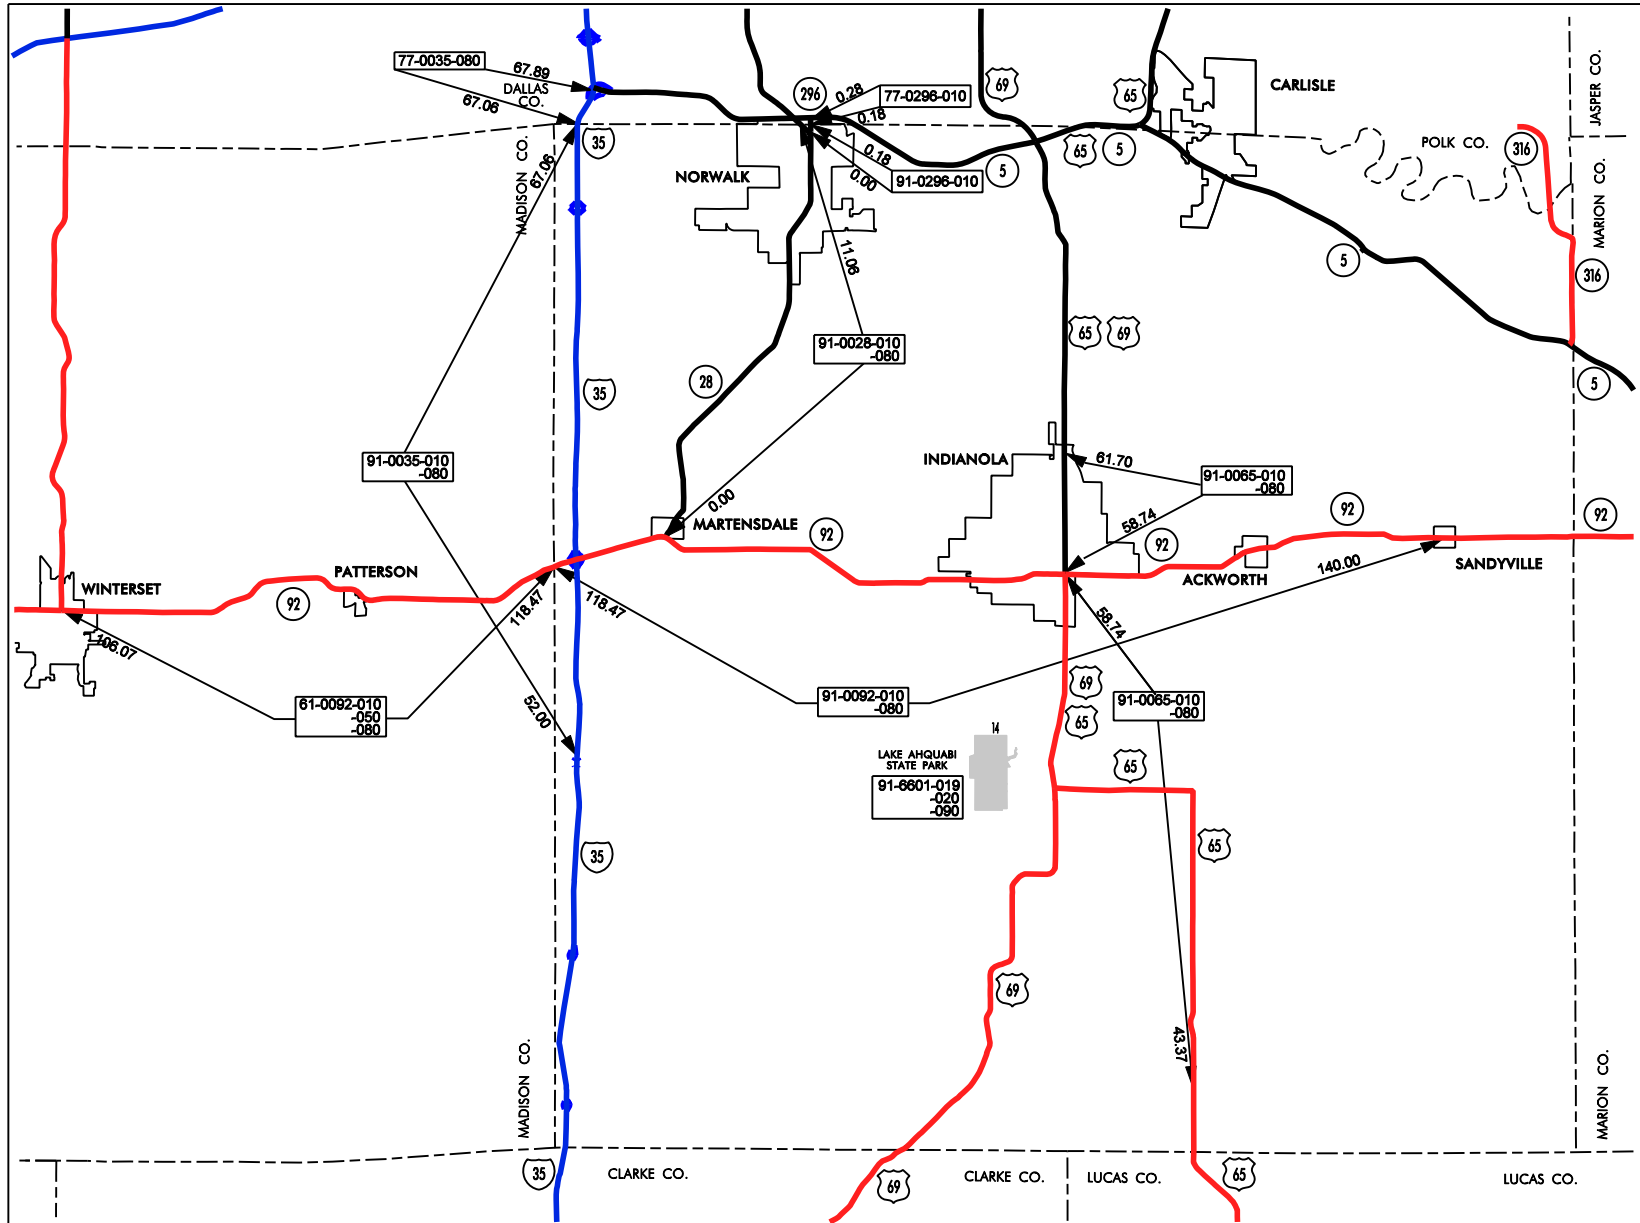

MARTENSDALE GARAGE AREA - Cost Center 555691

- Service Level A
- Service Level B
- Service Level C