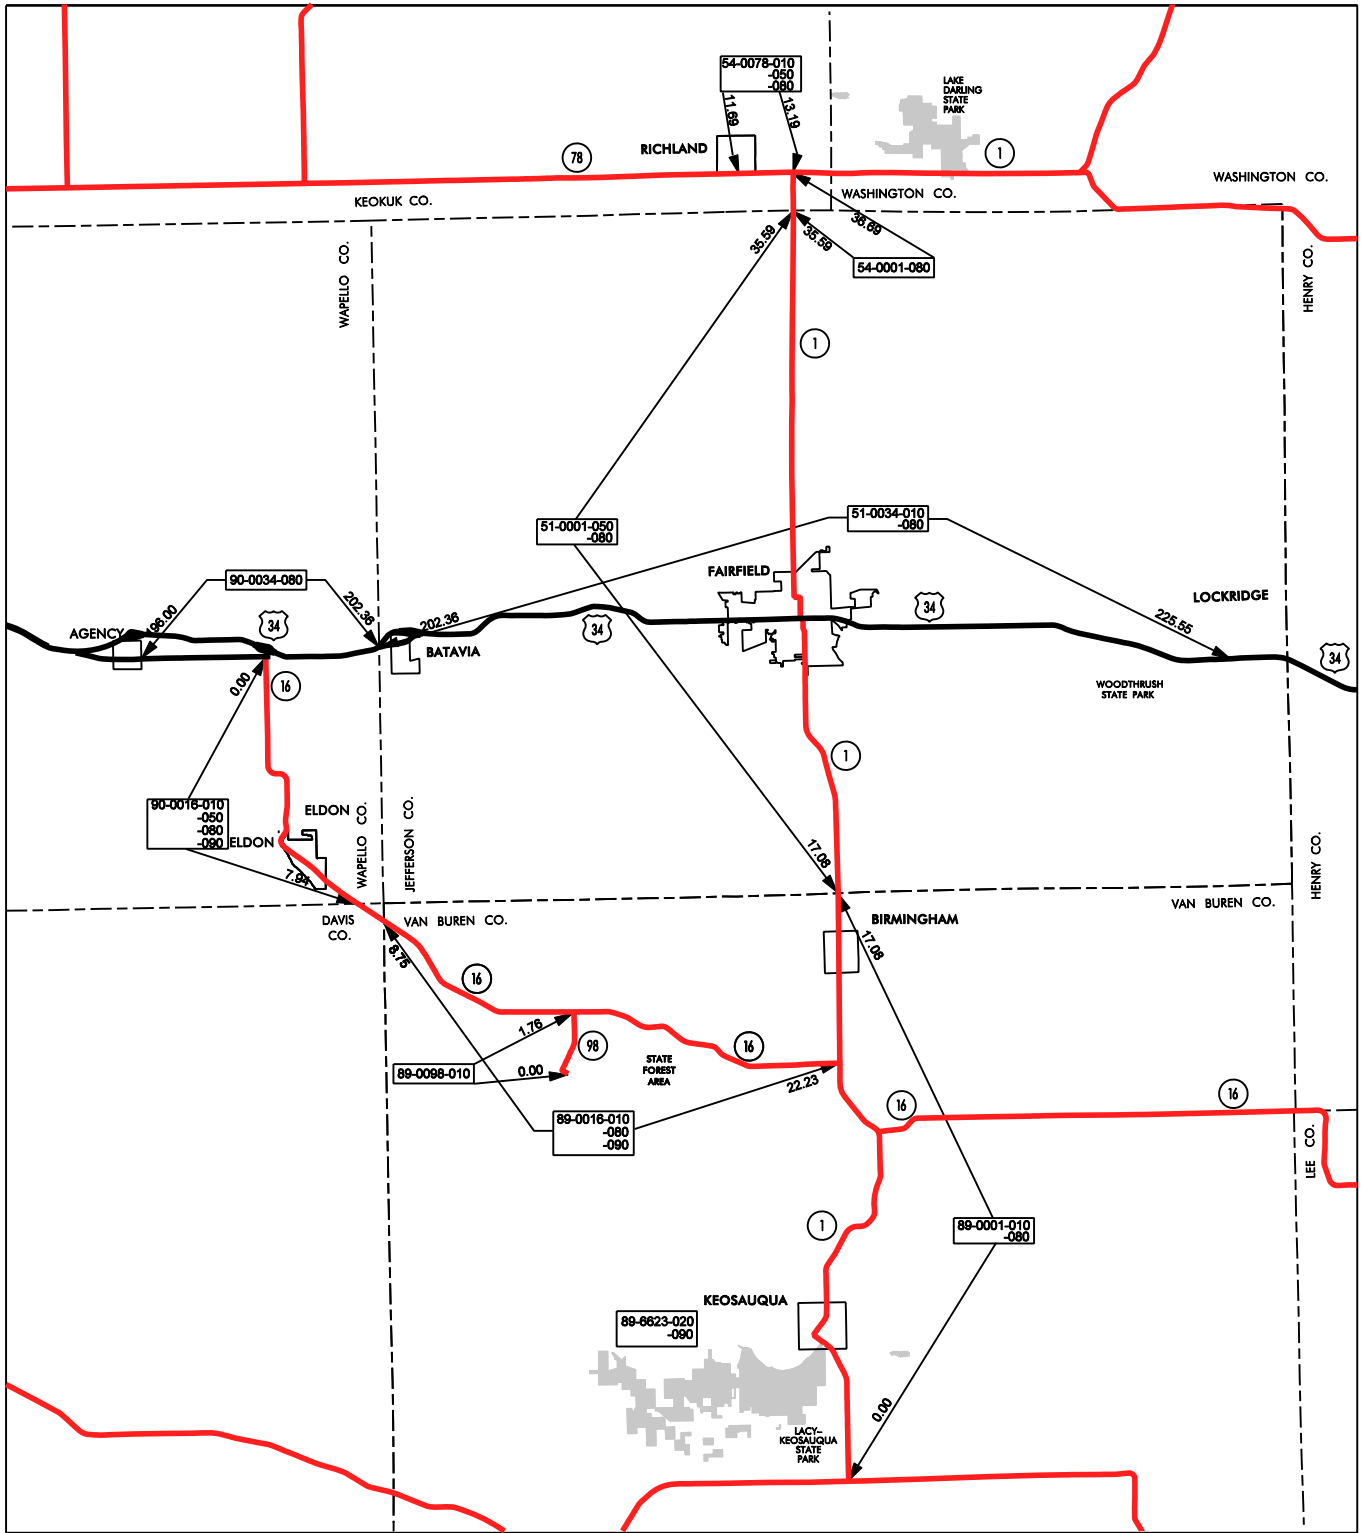

FAIRFIELD GARAGE AREA

Cost Center 555851

- Service Level A
- Service Level B
- Service Level C

JEFFERSON

51

COUNTY