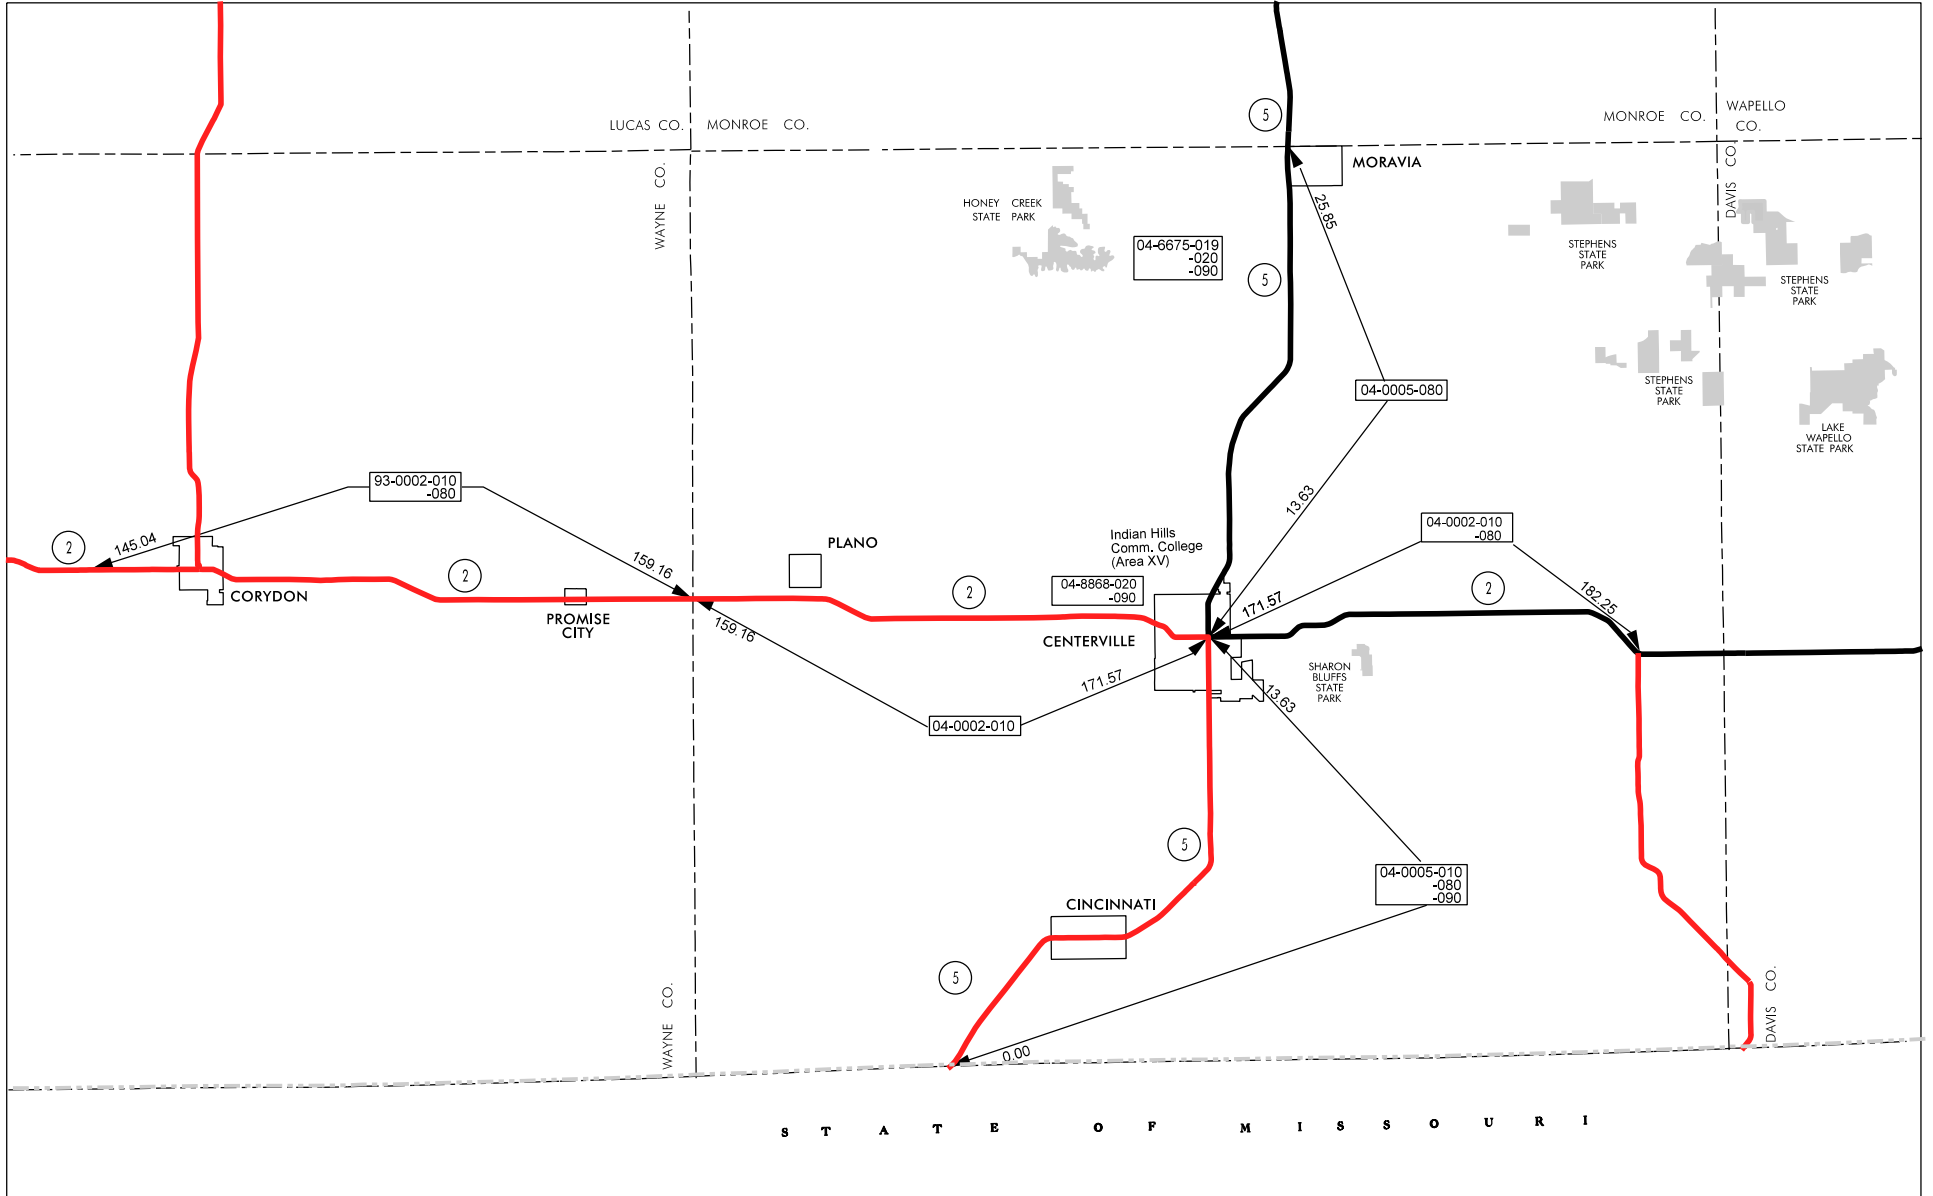

CENTERVILLE GARAGE AREA

Cost Center 555604

- █ Service Level A
- █ Service Level B
- █ Service Level C

APPANOOSE

4

COUNTY