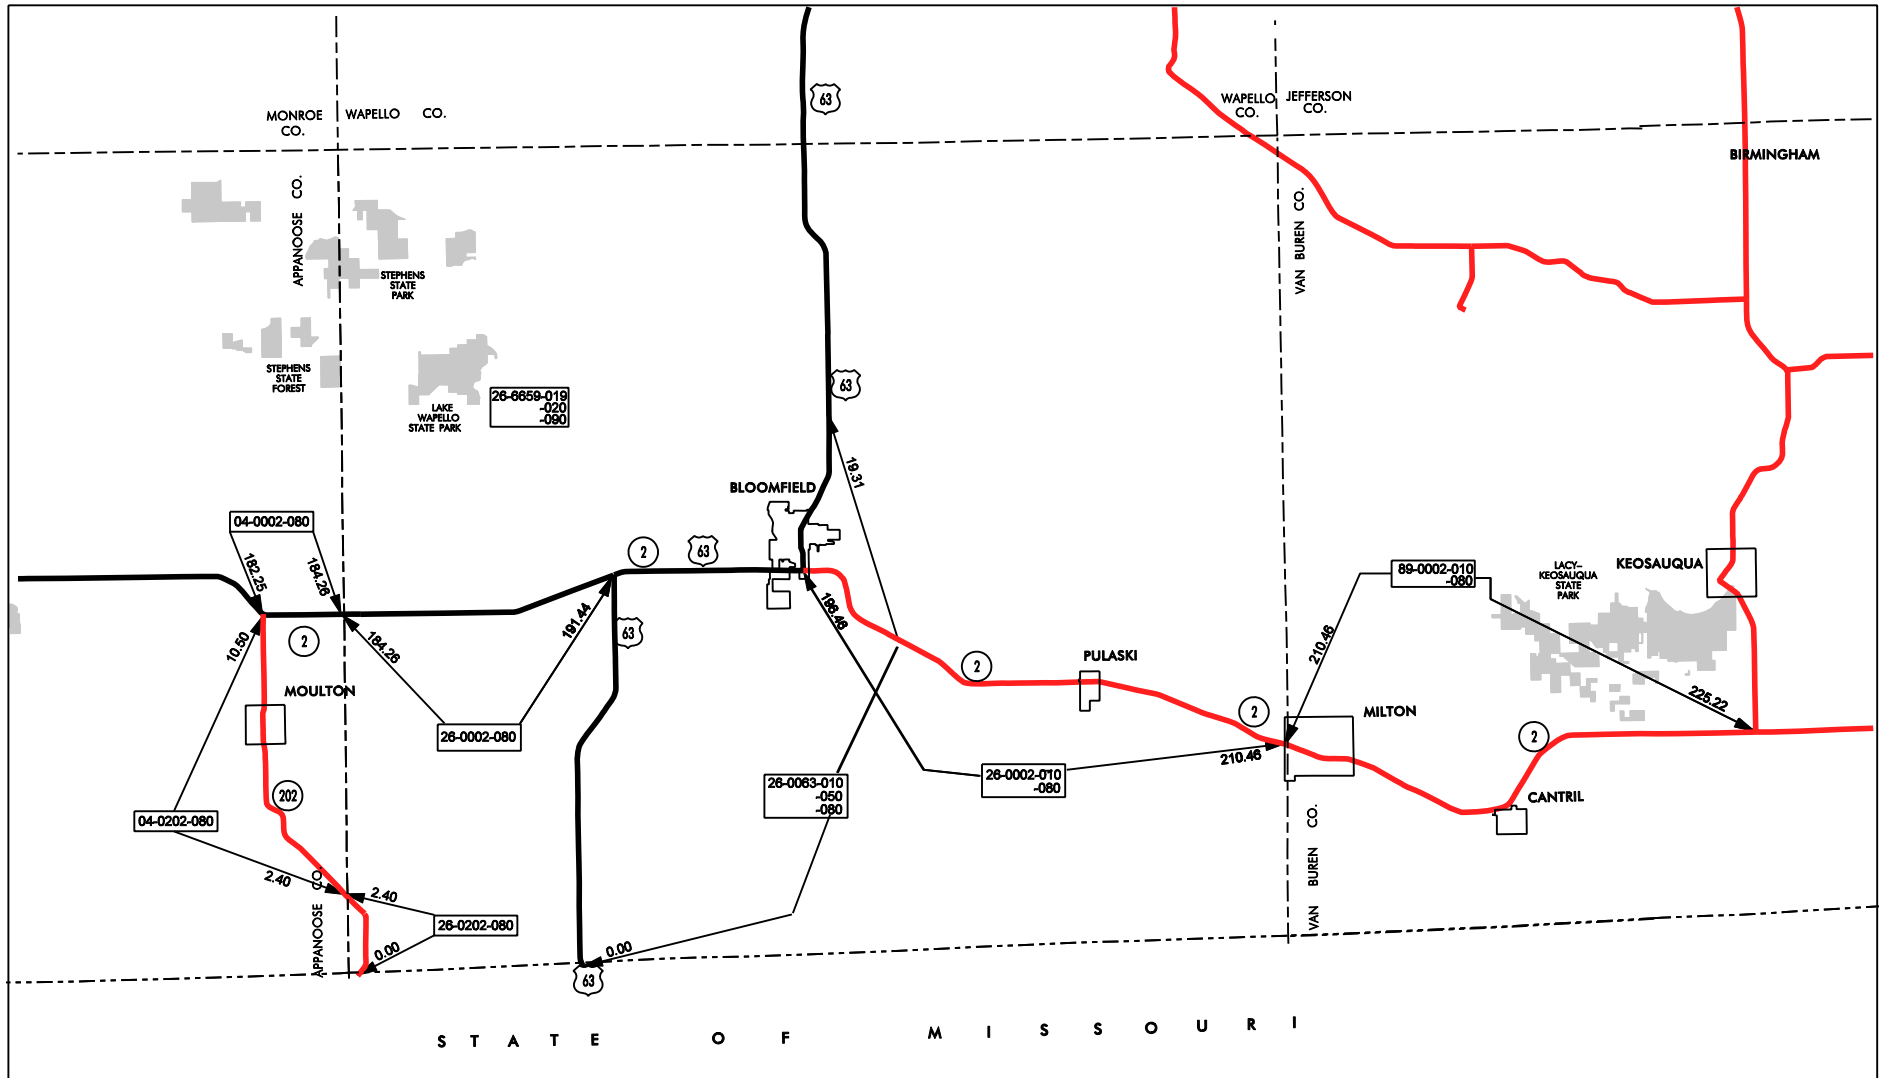

# BLOOMFIELD GARAGE AREA

## Cost Center 555826

- Service Level A
- Service Level B
- Service Level C