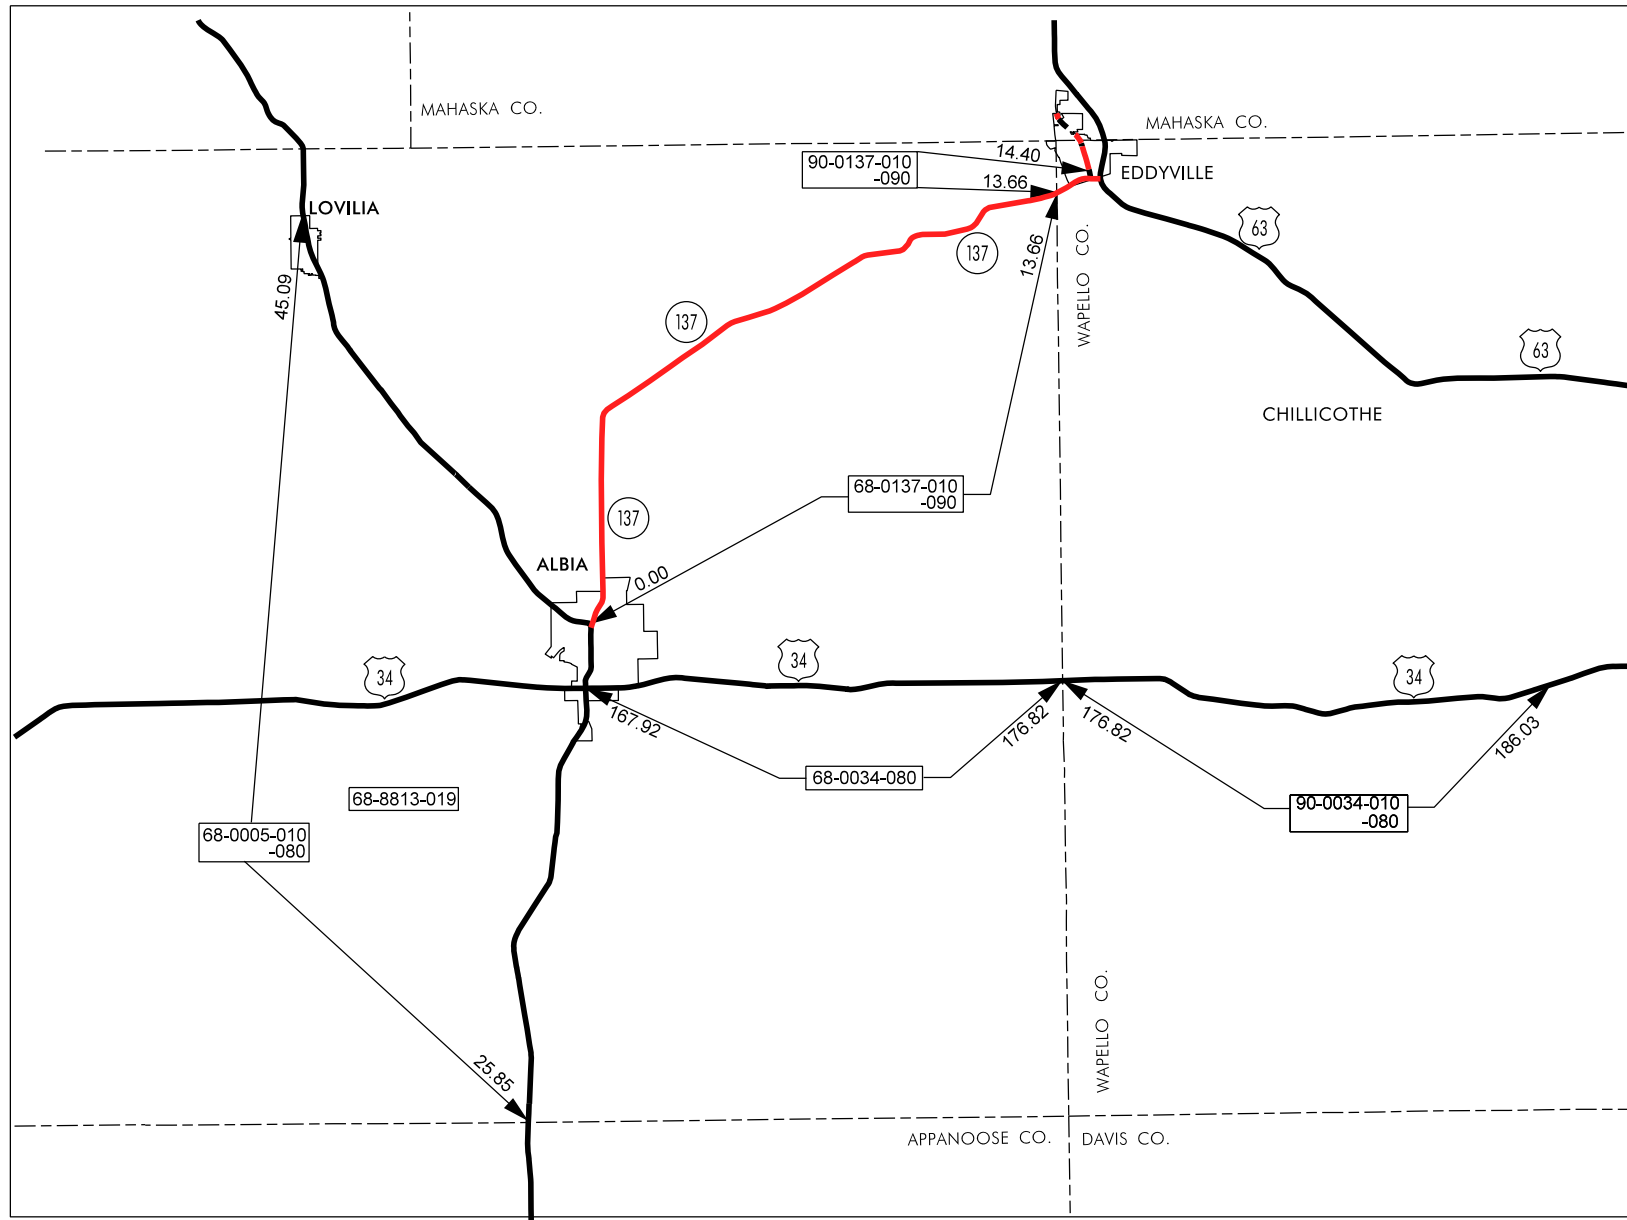

ALBIA GARAGE AREA - Cost Center 555668

- Service Level A
- Service Level B
- Service Level C