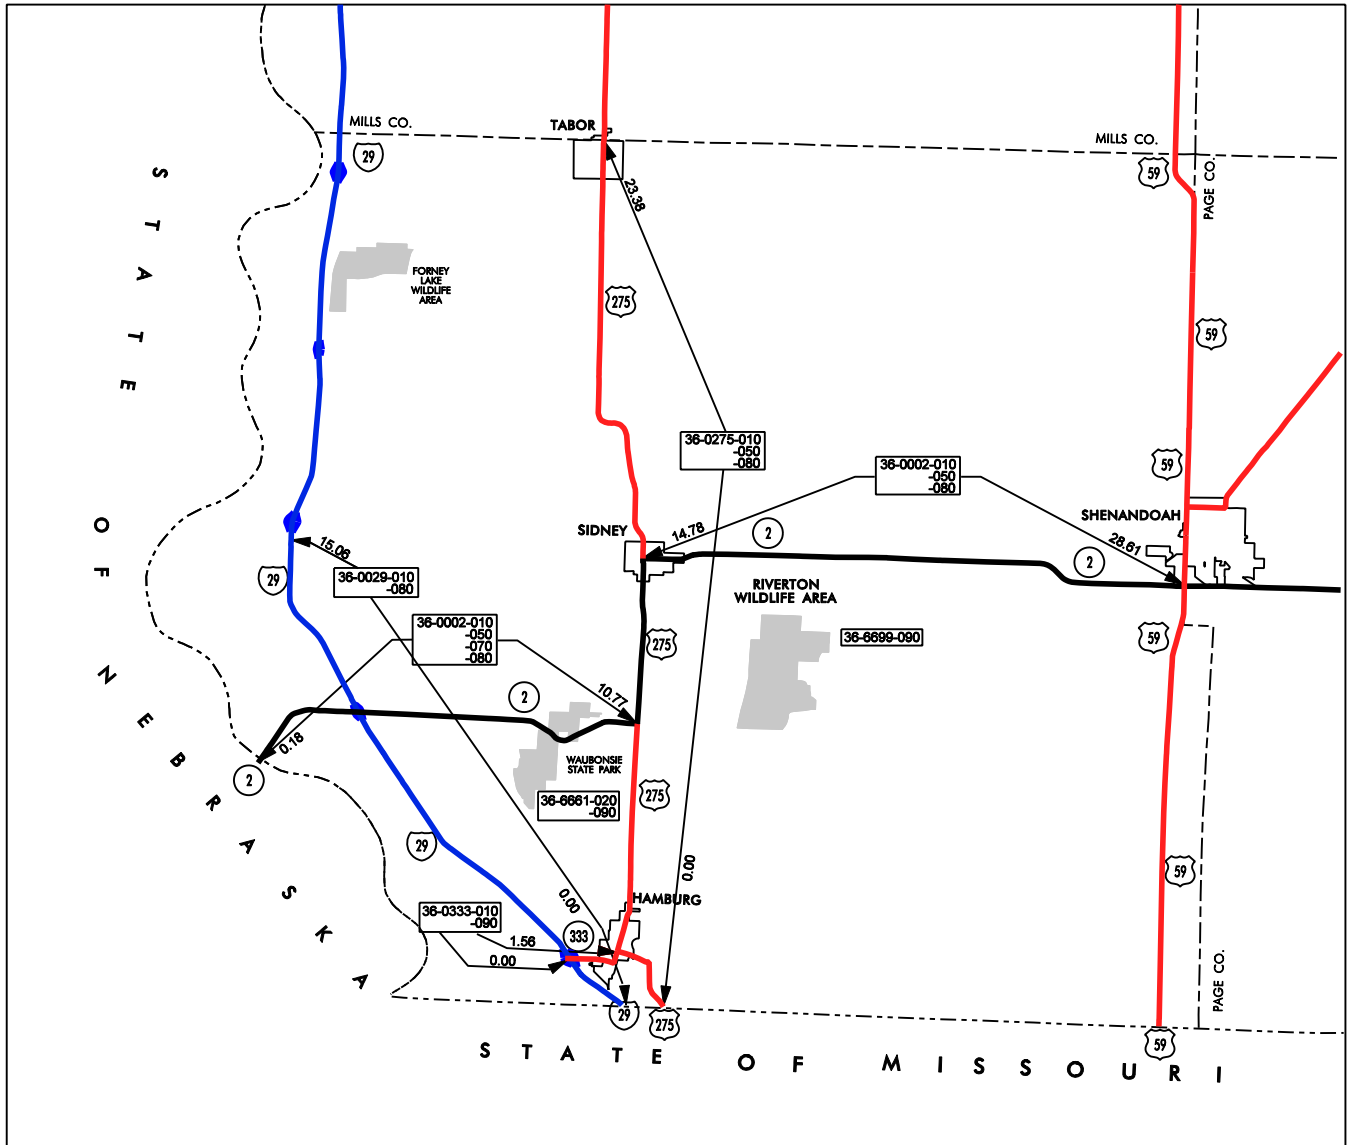

SIDNEY GARAGE AREA

Cost Center 554808

- Service Level A
- Service Level B
- Service Level C