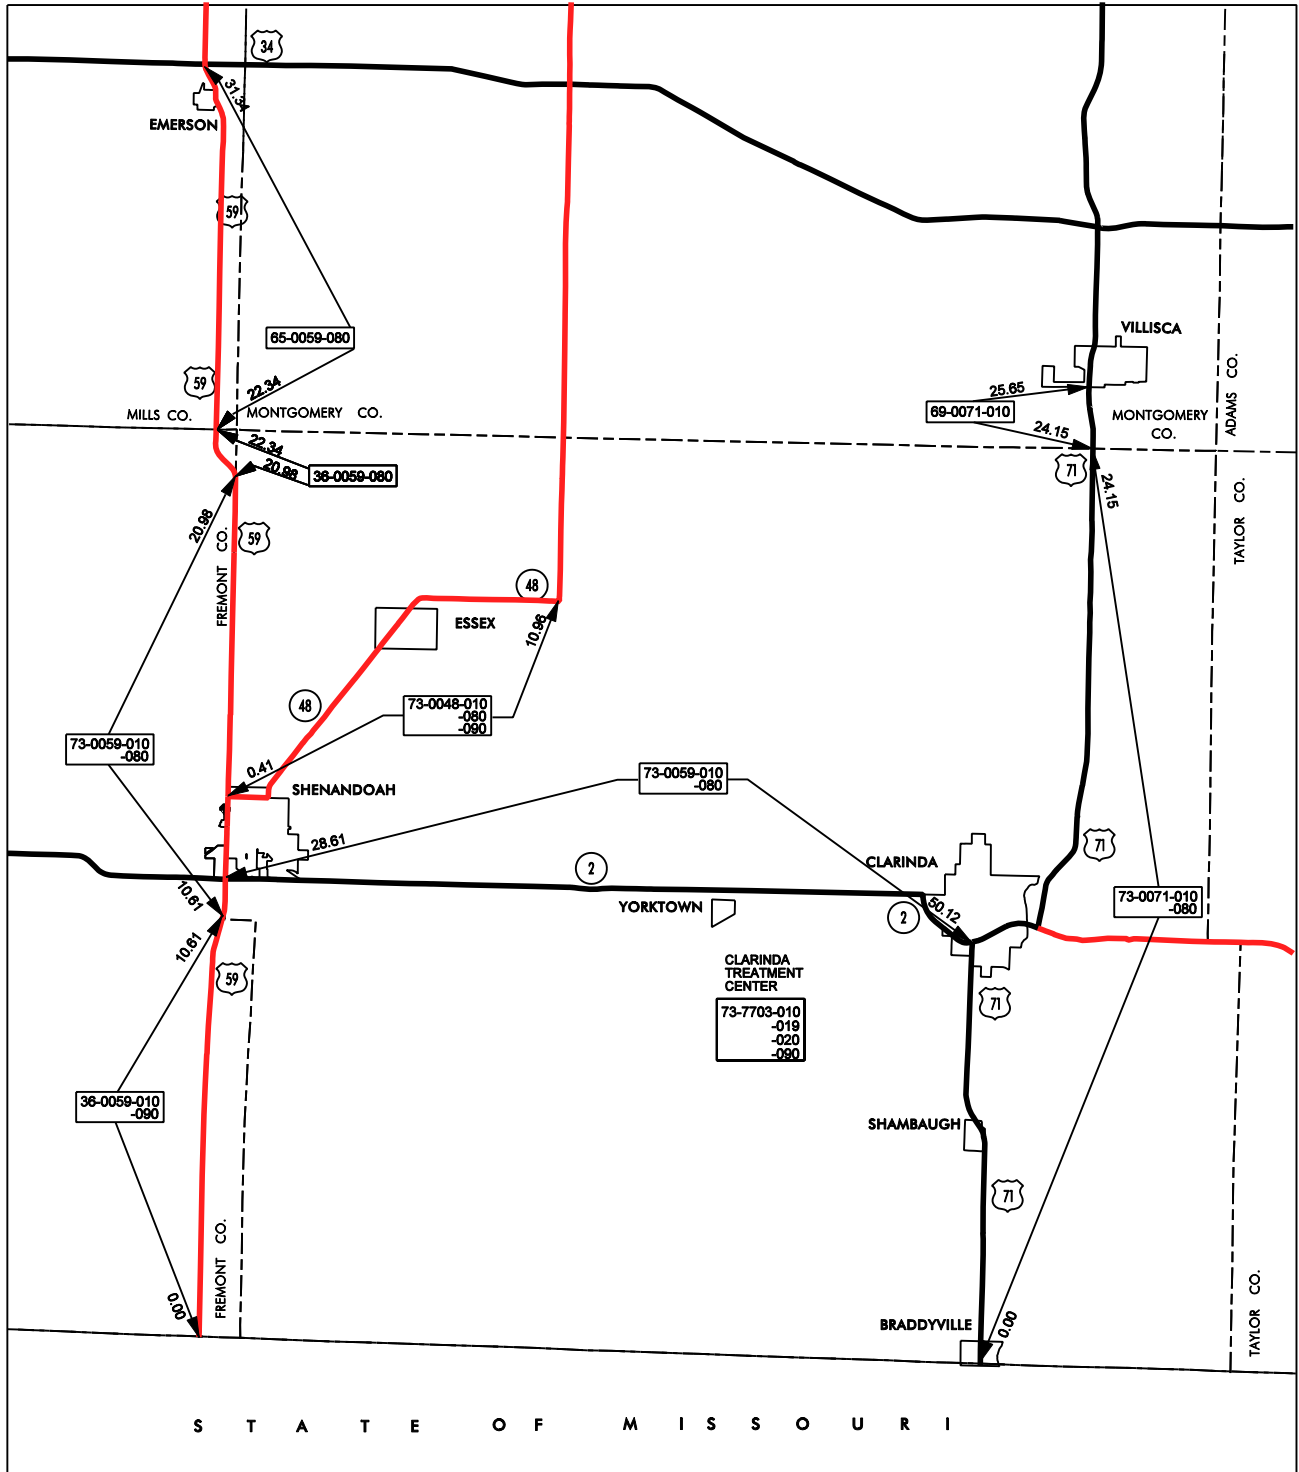

# SHENANDOAH GARAGE AREA

## Cost Center 554616

- Service Level A
- Service Level B
- Service Level C