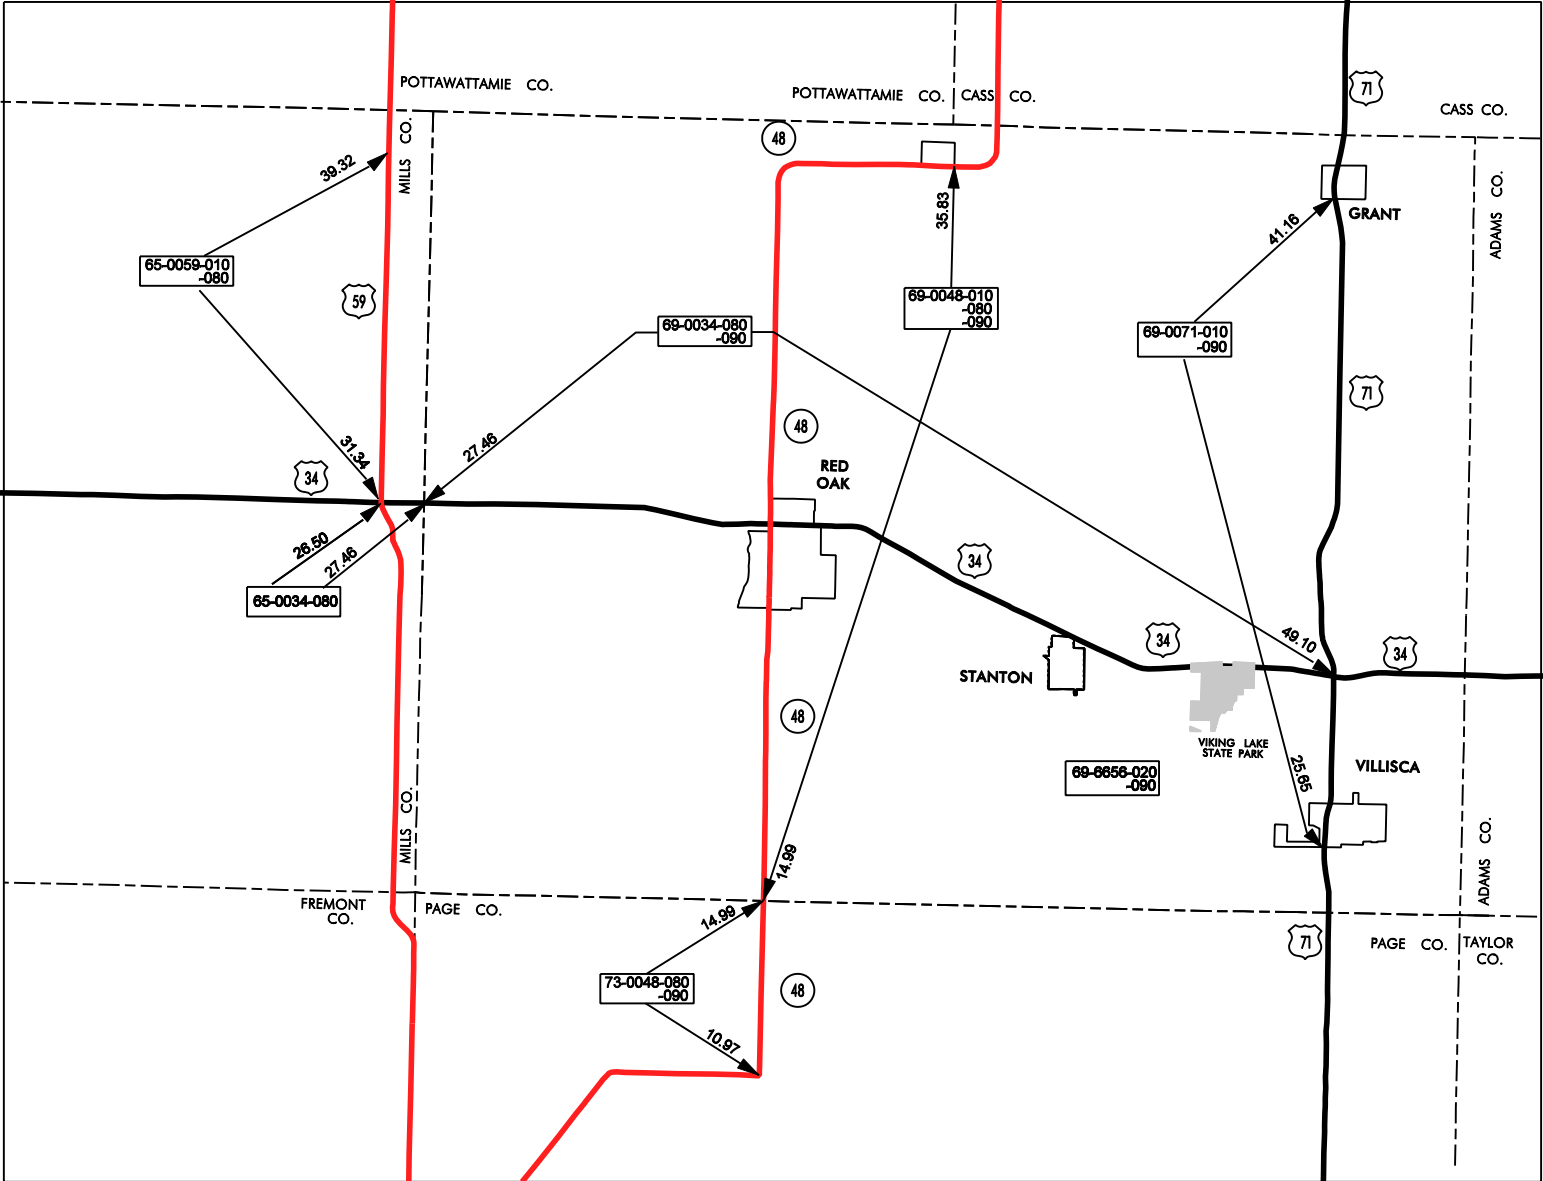

RED OAK GARAGE AREA - 554615

-  Service Level A
-  Service Level B
-  Service Level C

MONTGOMERY

69

COUNTY