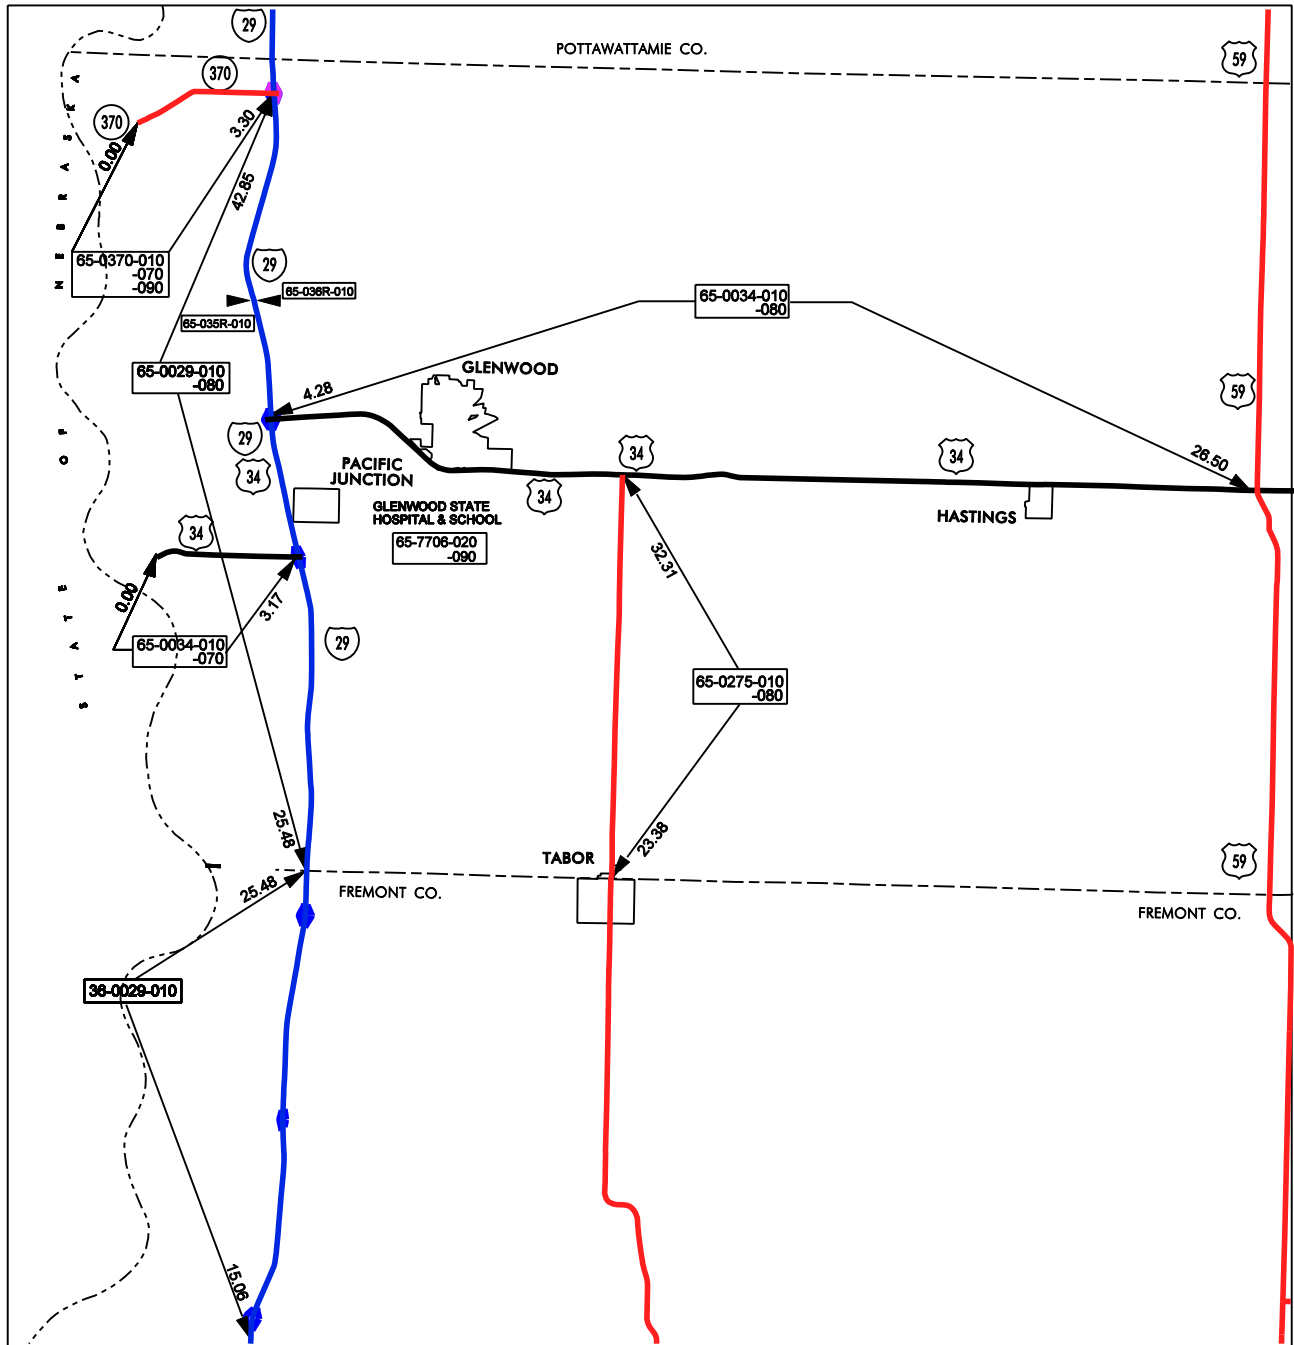

PACIFIC JUNCTION GARAGE AREA

Cost Center 554807

- Service Level A
- Service Level B
- Service Level C

MILLS

 COUNTY