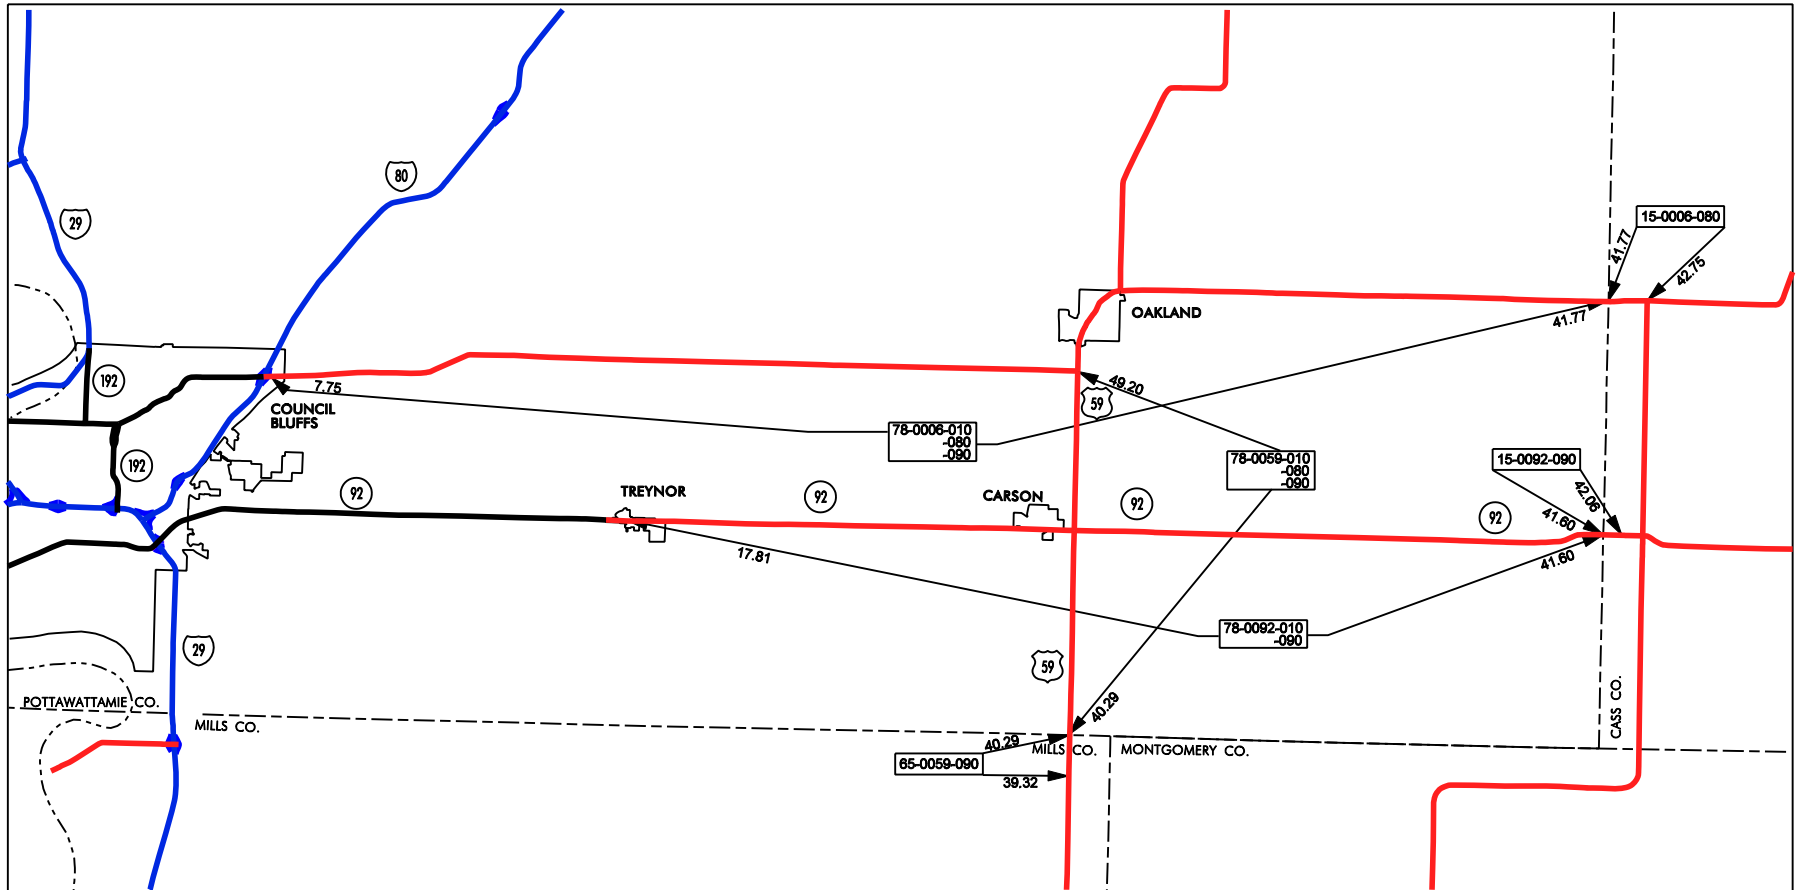

OAKLAND GARAGE AREA

Cost Center 554806

- Service Level A
- Service Level B
- Service Level C

POTTAWATTAMIE

78
COUNTY