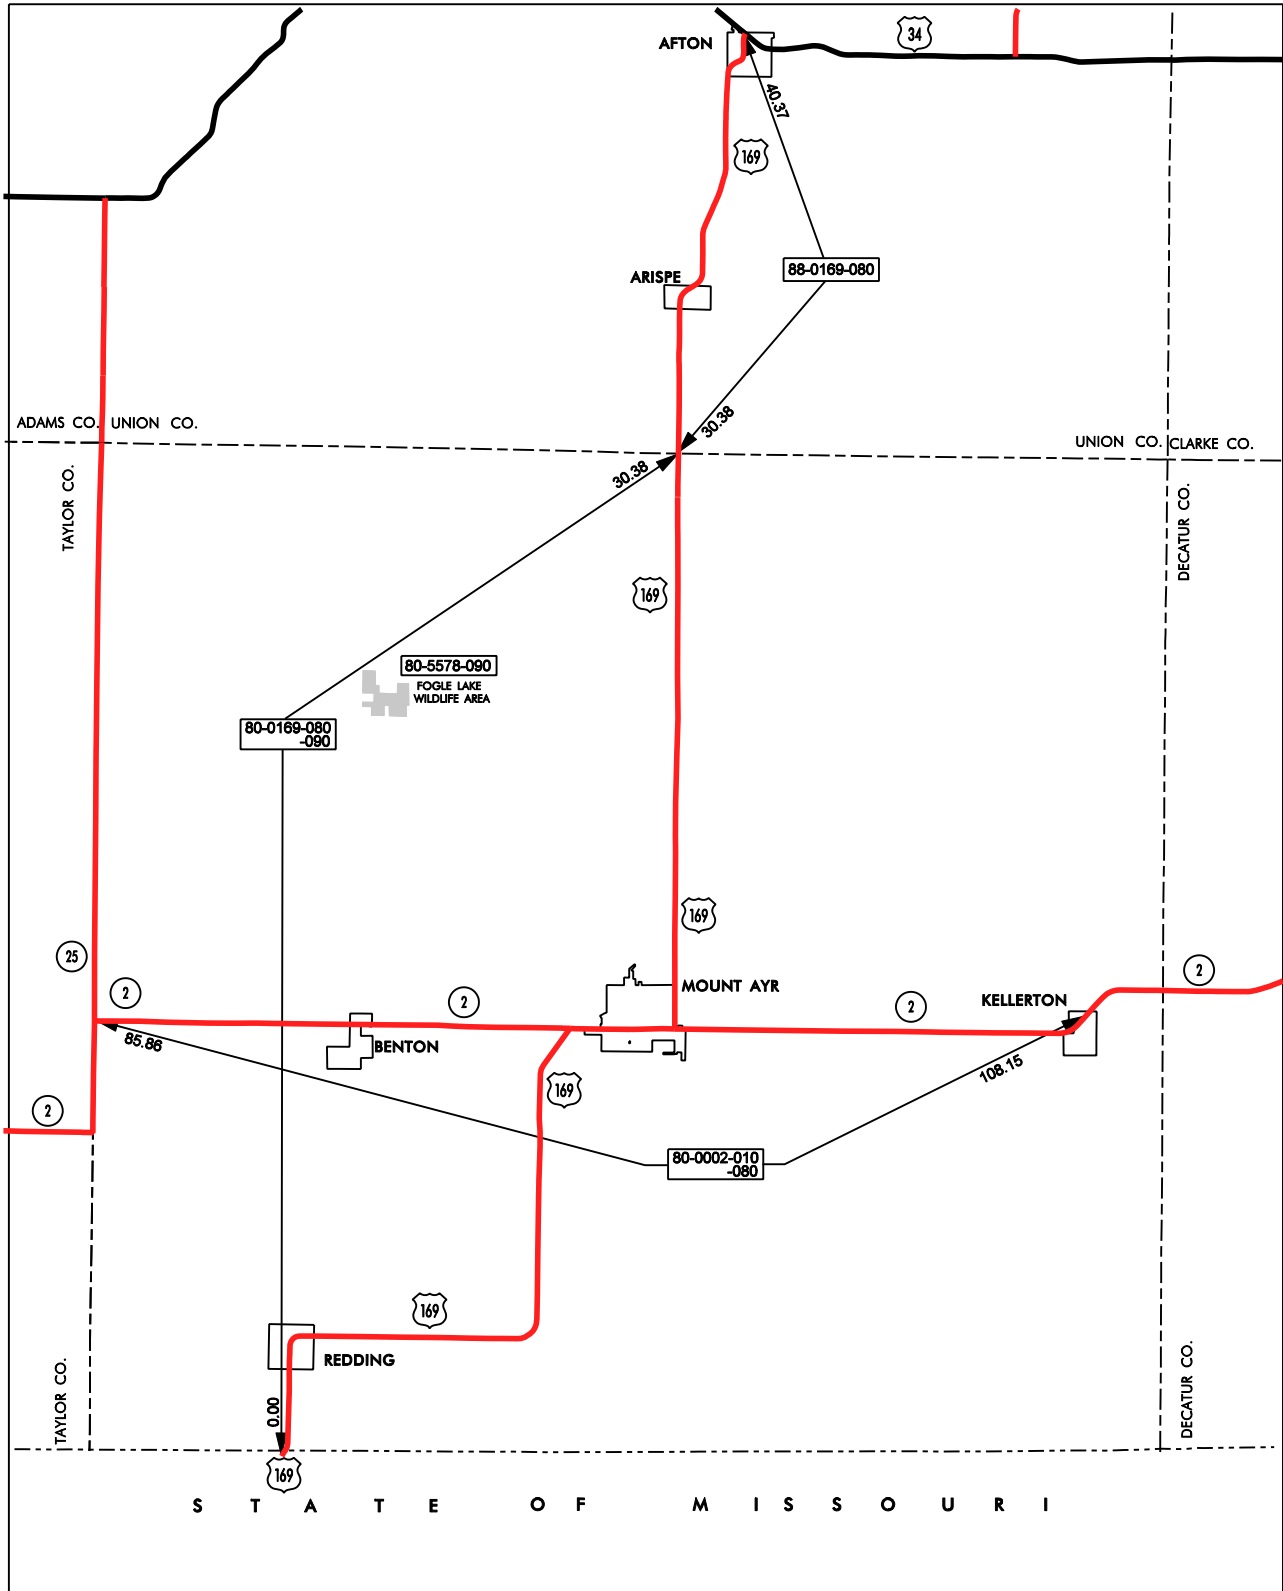

MOUNT AYR GARAGE AREA

Cost Center 554613

S T A T E O F M I S S O U R I

- Service Level A
- Service Level B
- Service Level C

RINGGOLD

COUNTY