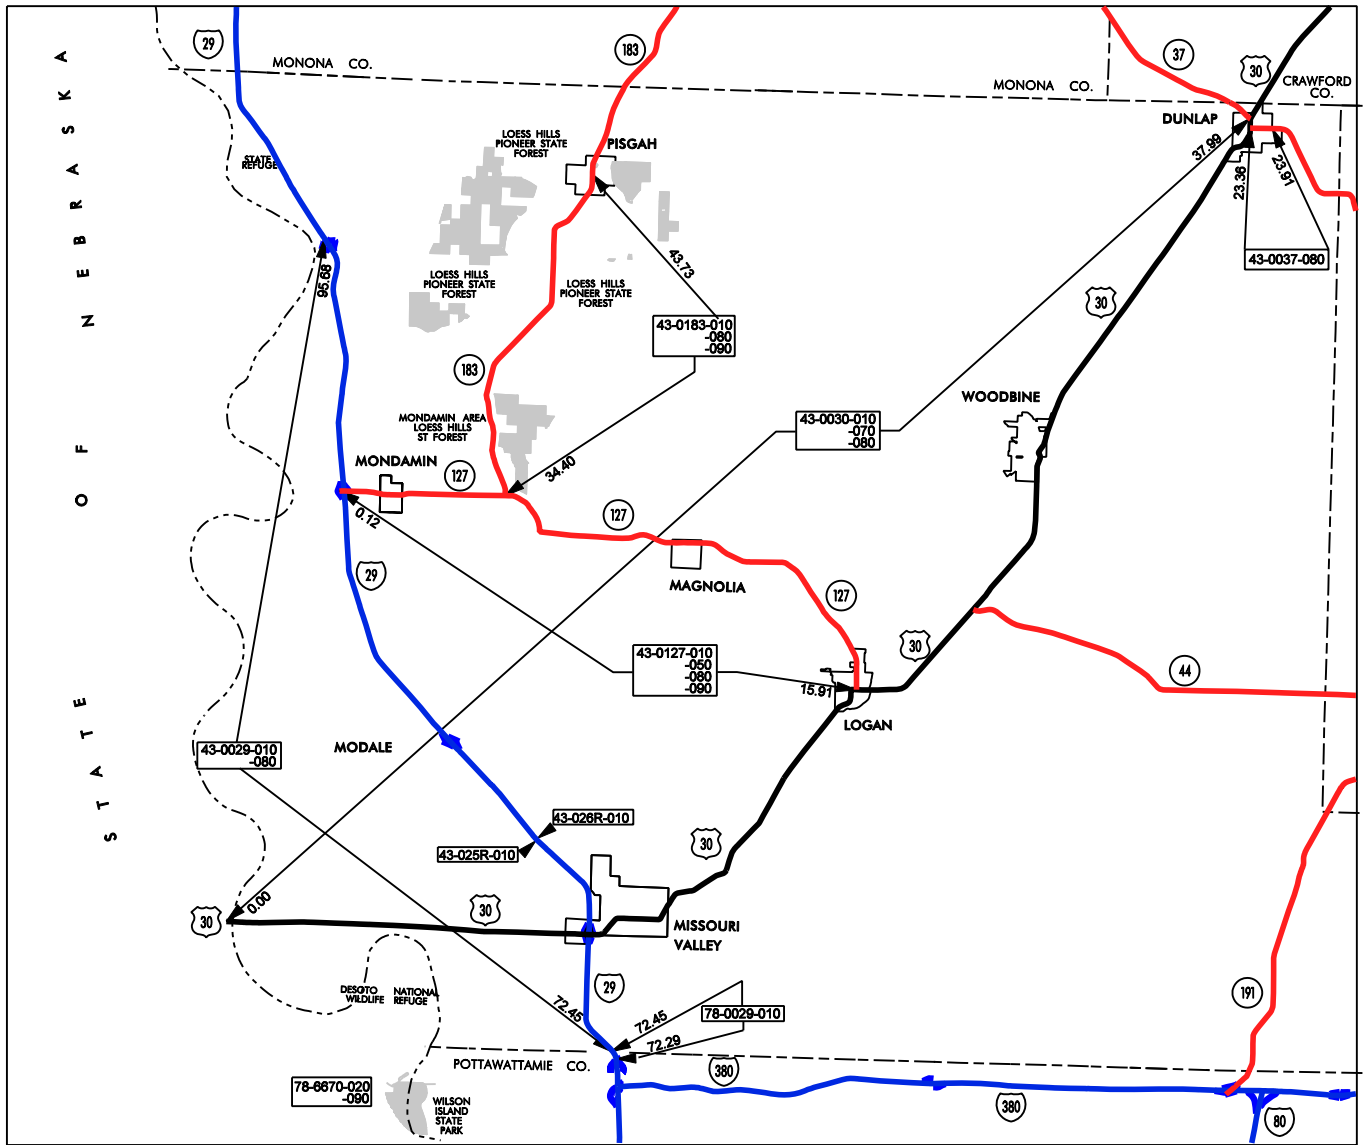

MISSOURI VALLEY GARAGE AREA

Cost Center 554810

- █ Service Level A
- █ Service Level B
- █ Service Level C

HARRISON

43

COUNTY