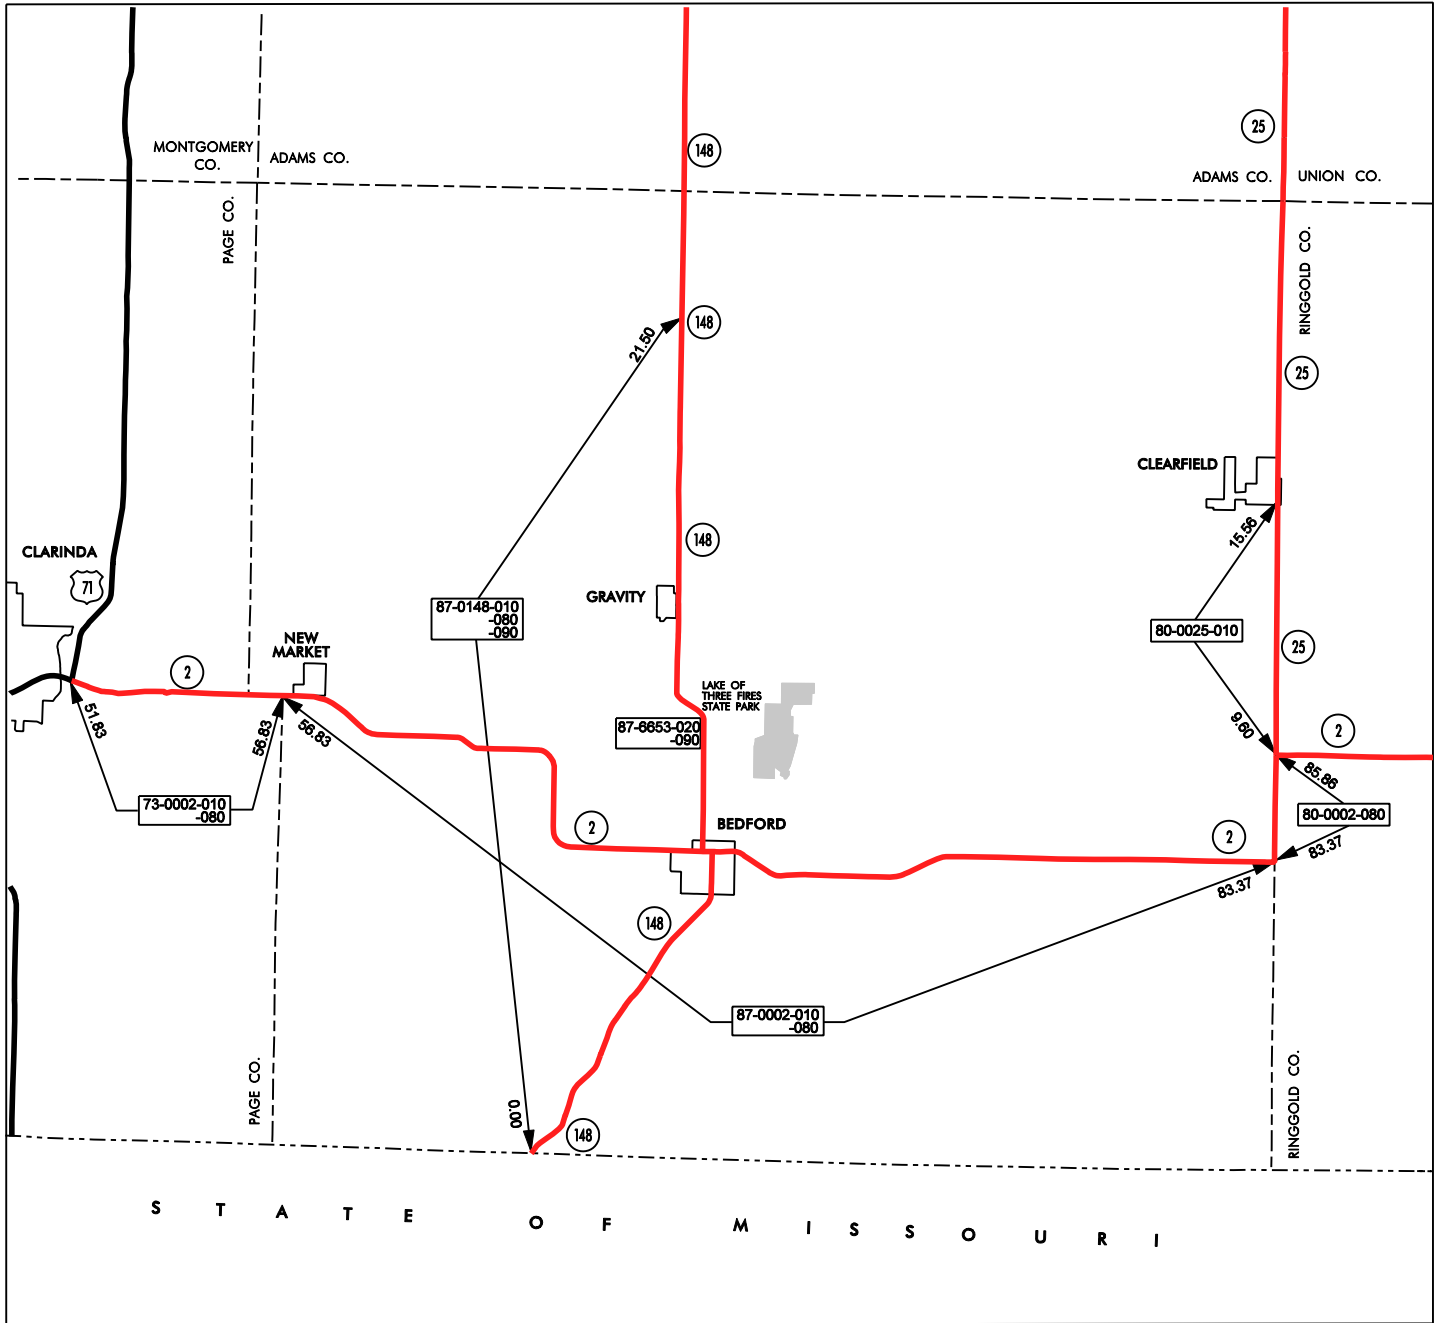

BEDFORD GARAGE AREA

Cost Center 554604

S T A T E O F M I S S O U R I

- Service Level A
- Service Level B
- Service Level C

TAYLOR

 COUNTY