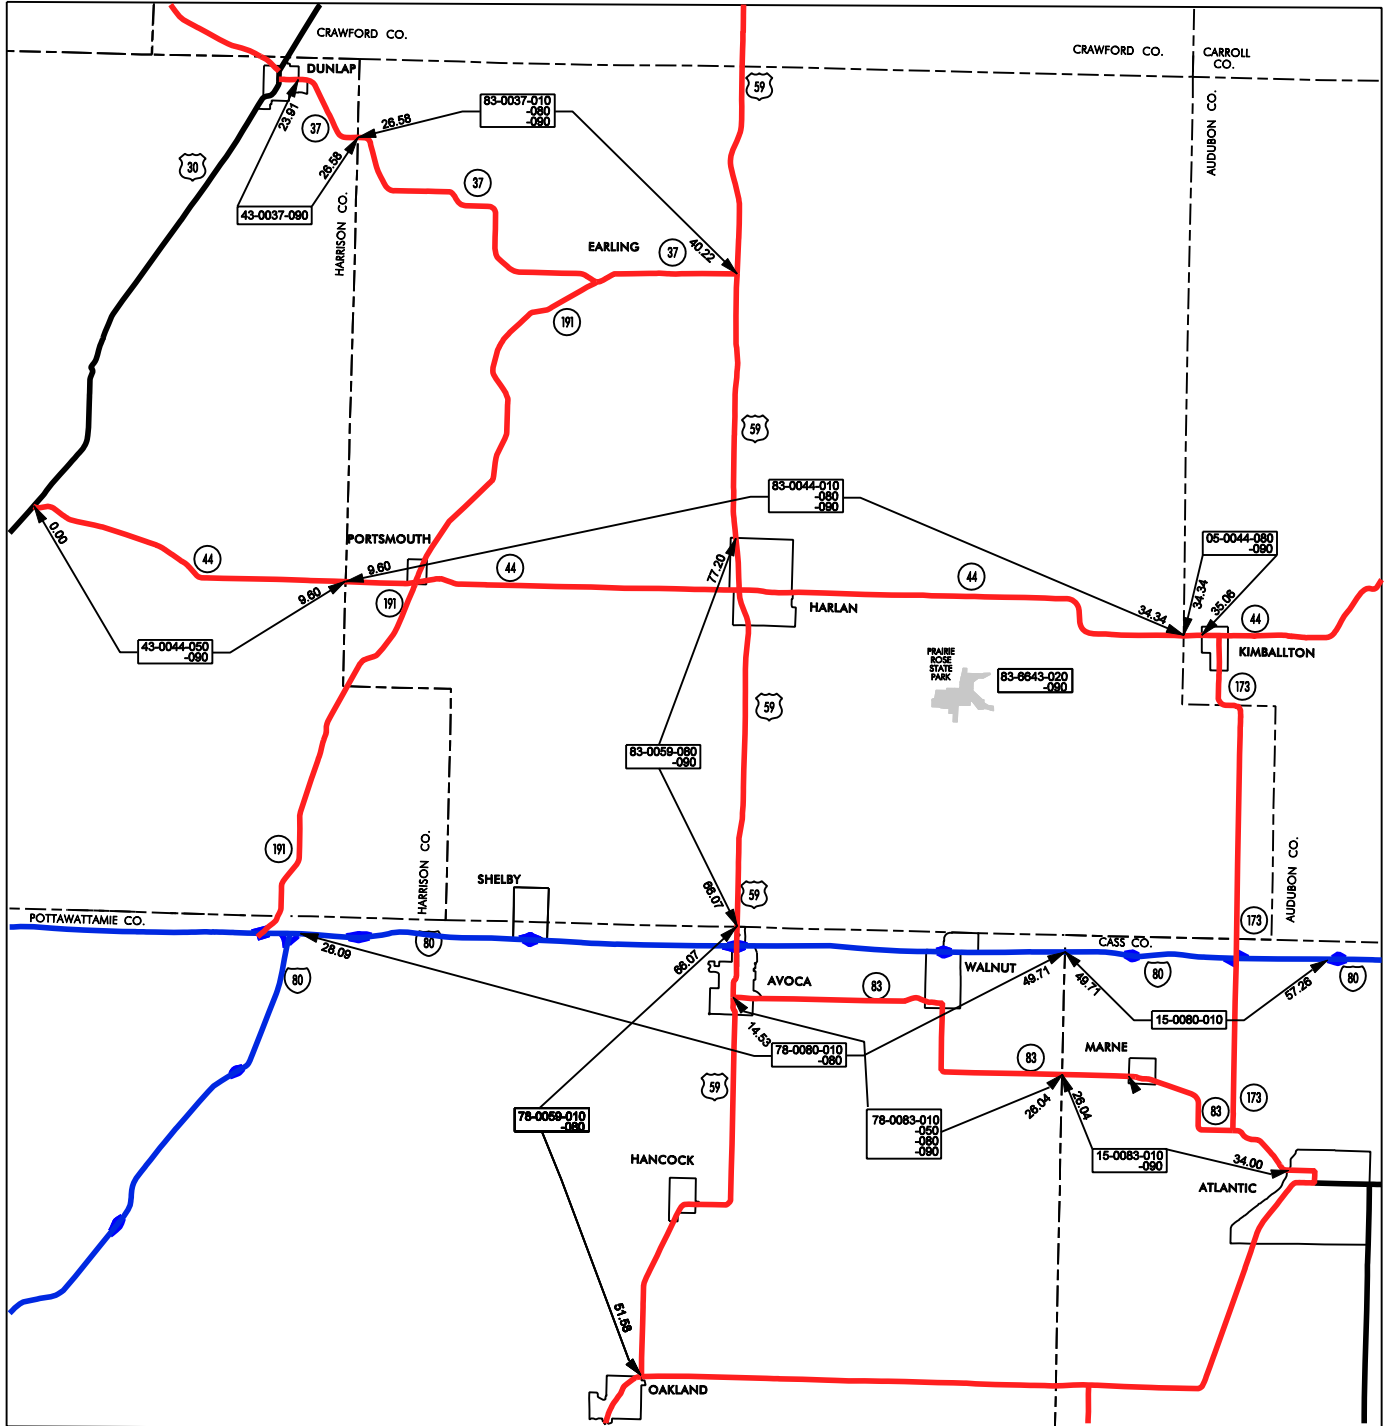

AVOCA GARAGE AREA

Cost Center 554802

- █ Service Level A
- █ Service Level B
- █ Service Level C

SHELBY
83
COUNTY