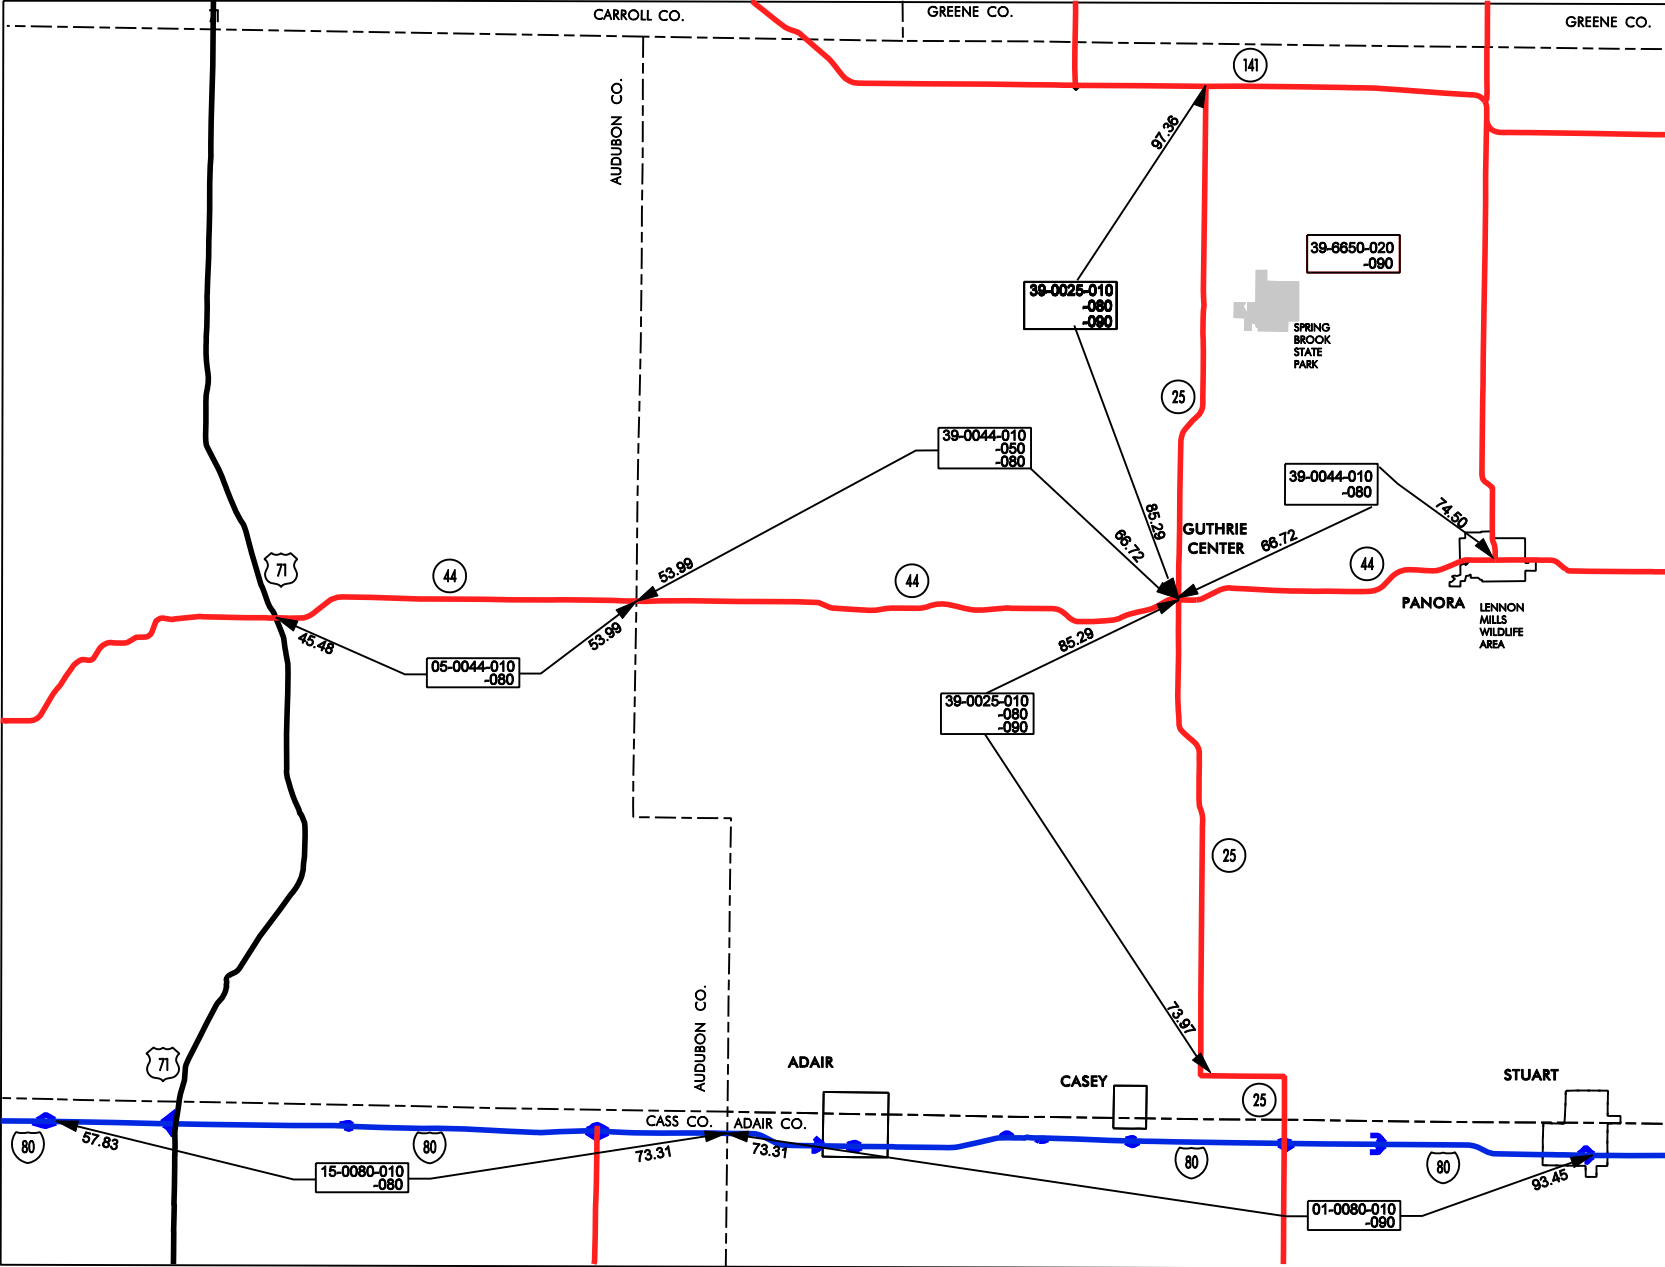

# ADAIR GARAGE AREA - Cost Center 554602

- Service Level A
- Service Level B
- Service Level C

GUTHRIE  
39  
 COUNTY