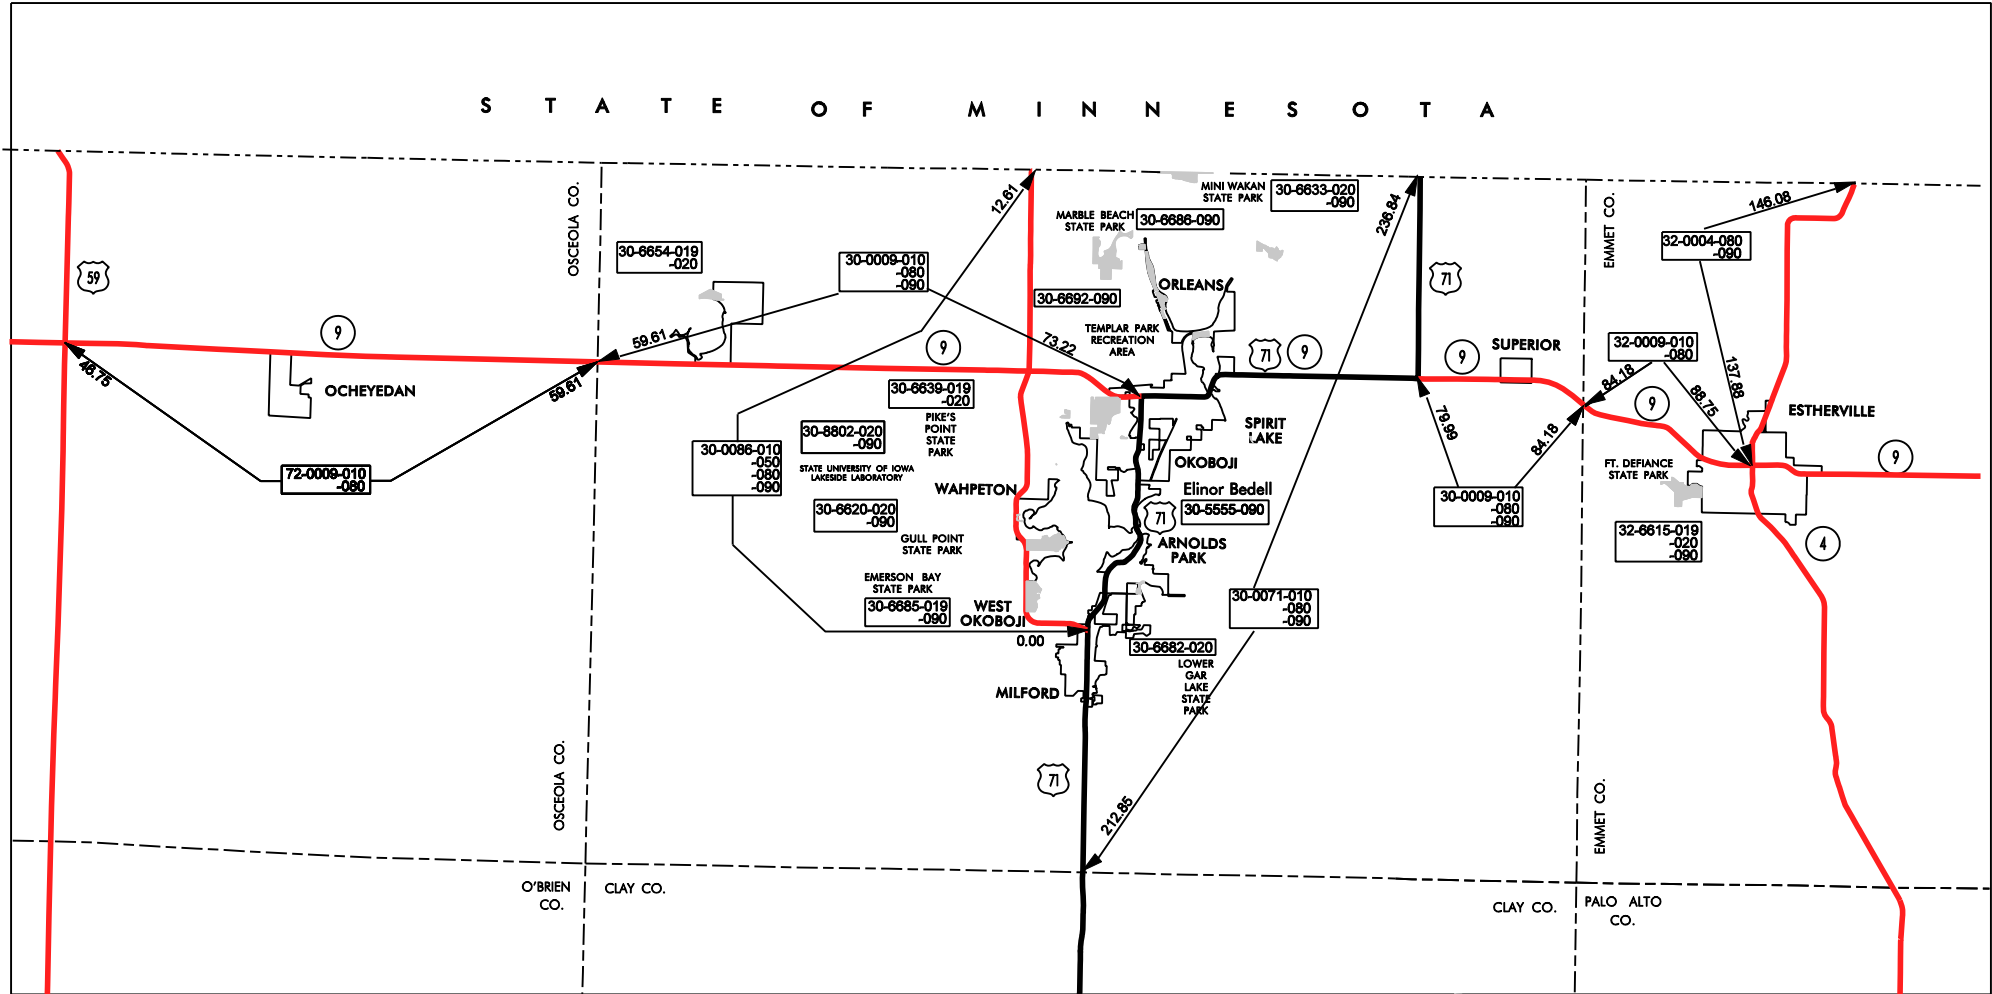

SPIRIT LAKE GARAGE AREA

Cost Center 553815

- Service Level A
- Service Level B
- Service Level C