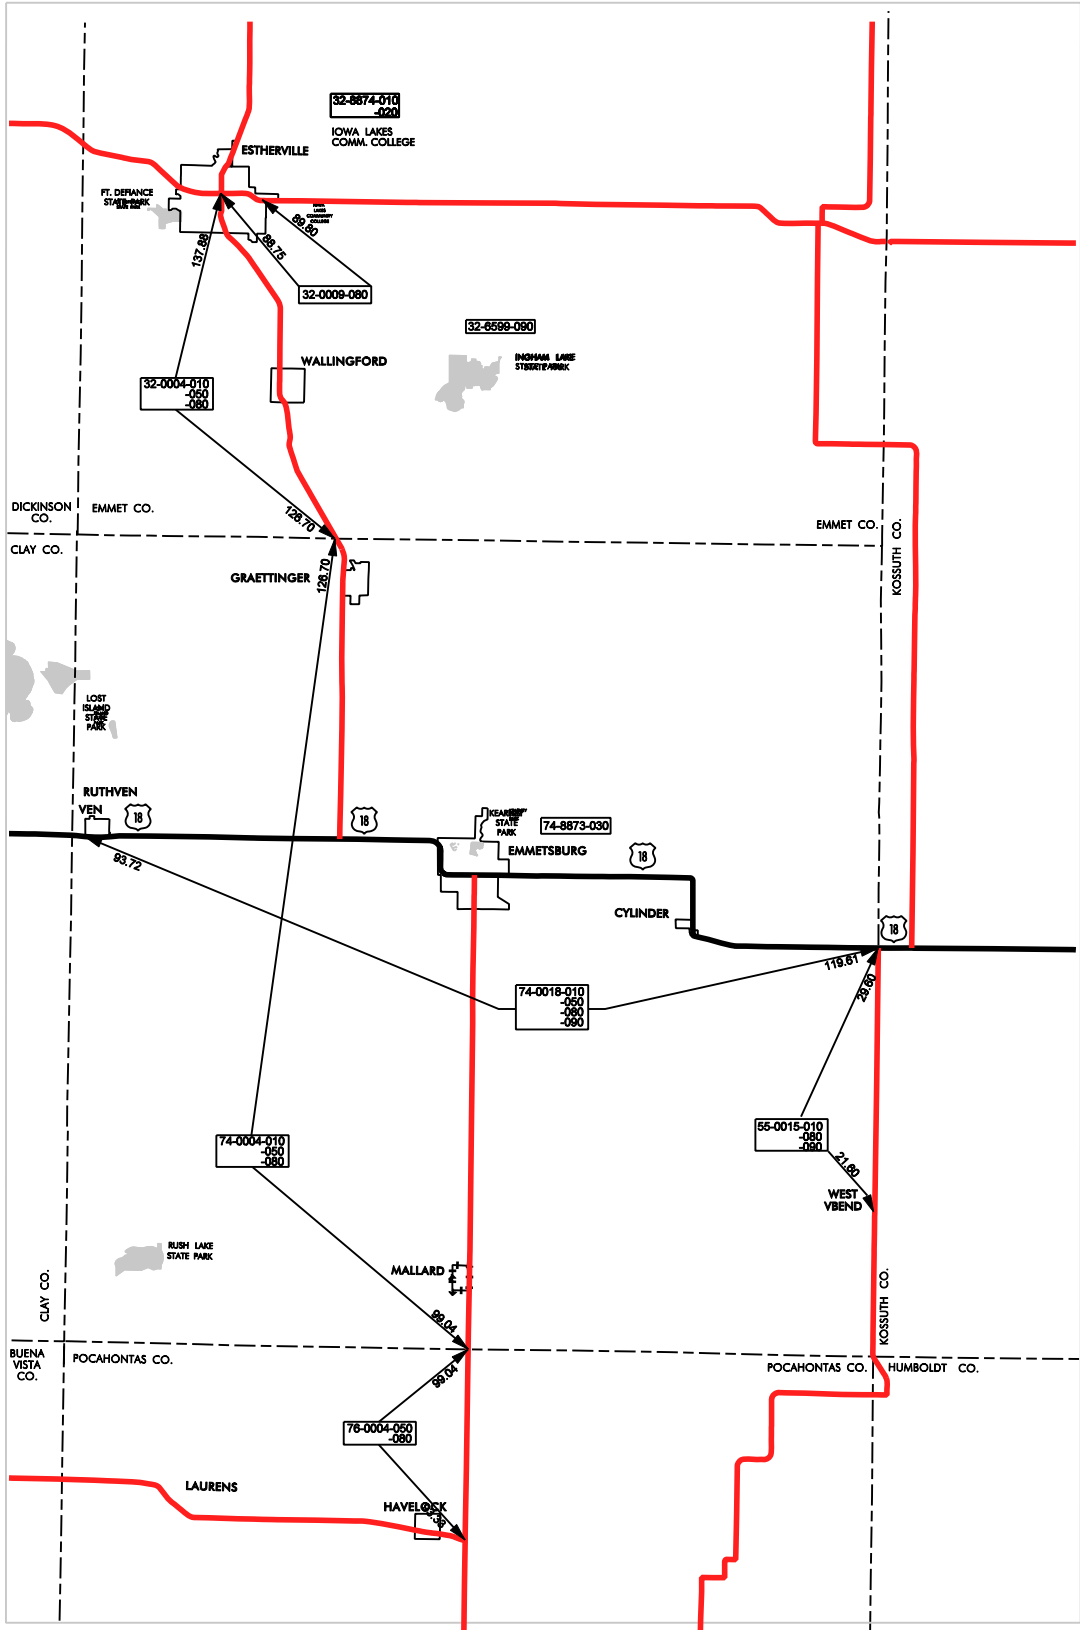

# EMMETSBURG GARAGE AREA - Cost Center 553814

- Service Level A
- Service Level B
- Service Level C

PALO ALTO  
74  
 COUNTY